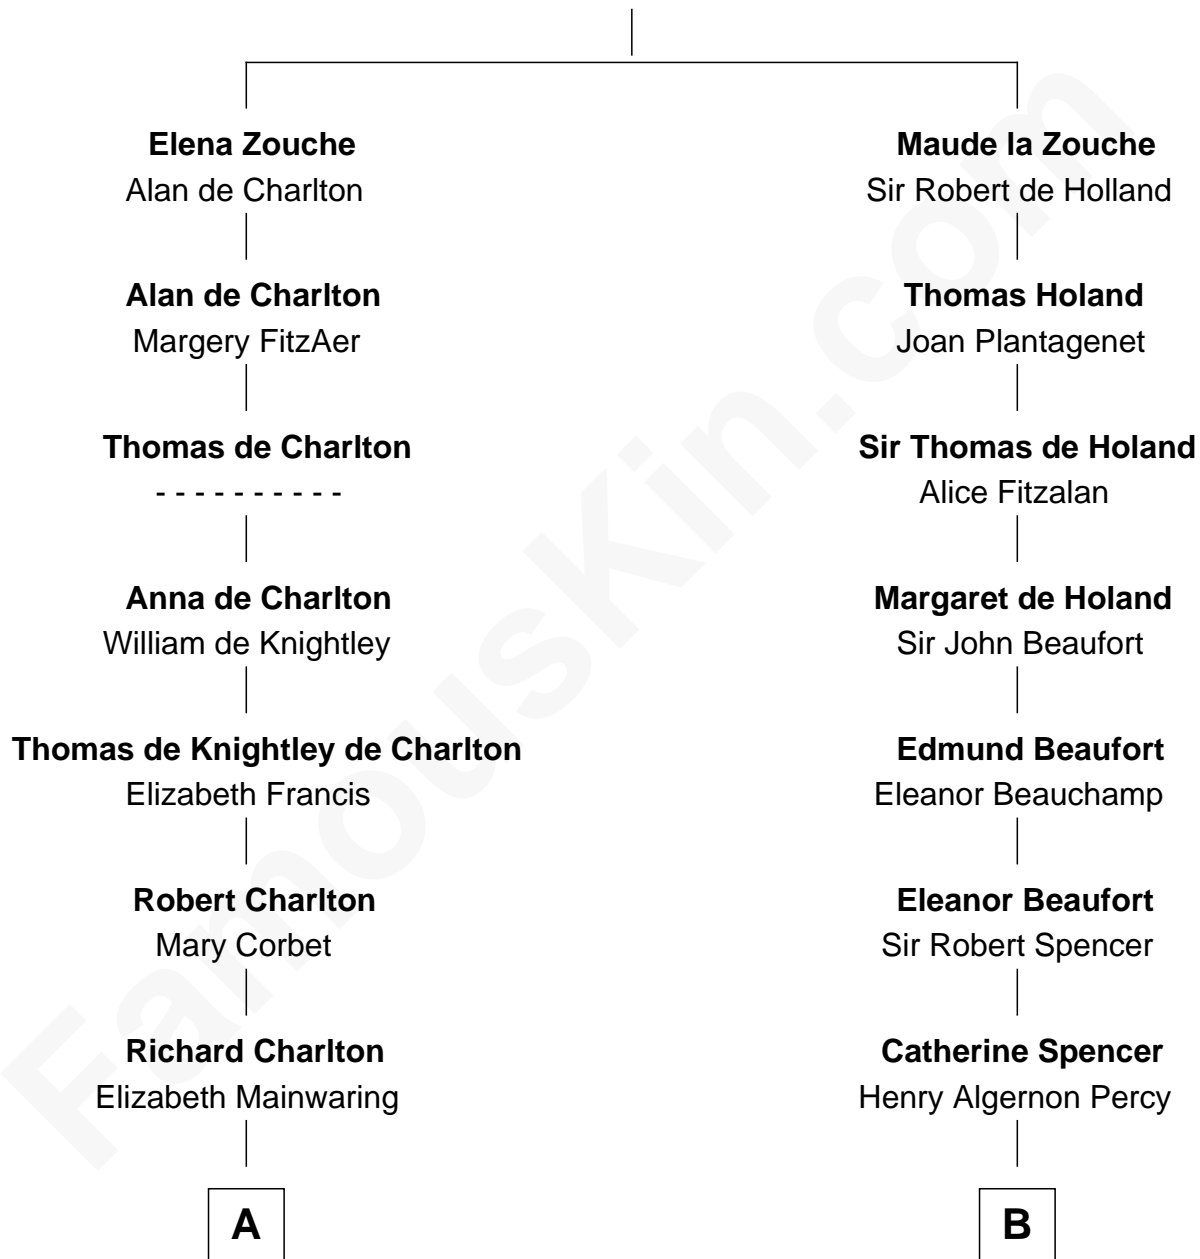

# FamousKin.com Relationship Chart of

**John Hancock**

*Signer of the Declaration of Independence*

15th cousin 6 times removed of

**Princess Diana**

*Princess of Wales*

**Sir Alan la Zouche**

Eleanor de Segrave

**C**

**Frederick Spencer**

Adelaide Horatia Elizabeth Seymour

**Charles Robert Spencer**

Margaret Baring

**Albert Edward John Spencer**

Cynthia Elinor Beatrix Hamilton

**Edward John Spencer**

Frances Ruth Burke Roche

**Princess Diana**

*Princess of Wales*

FamousKin.com