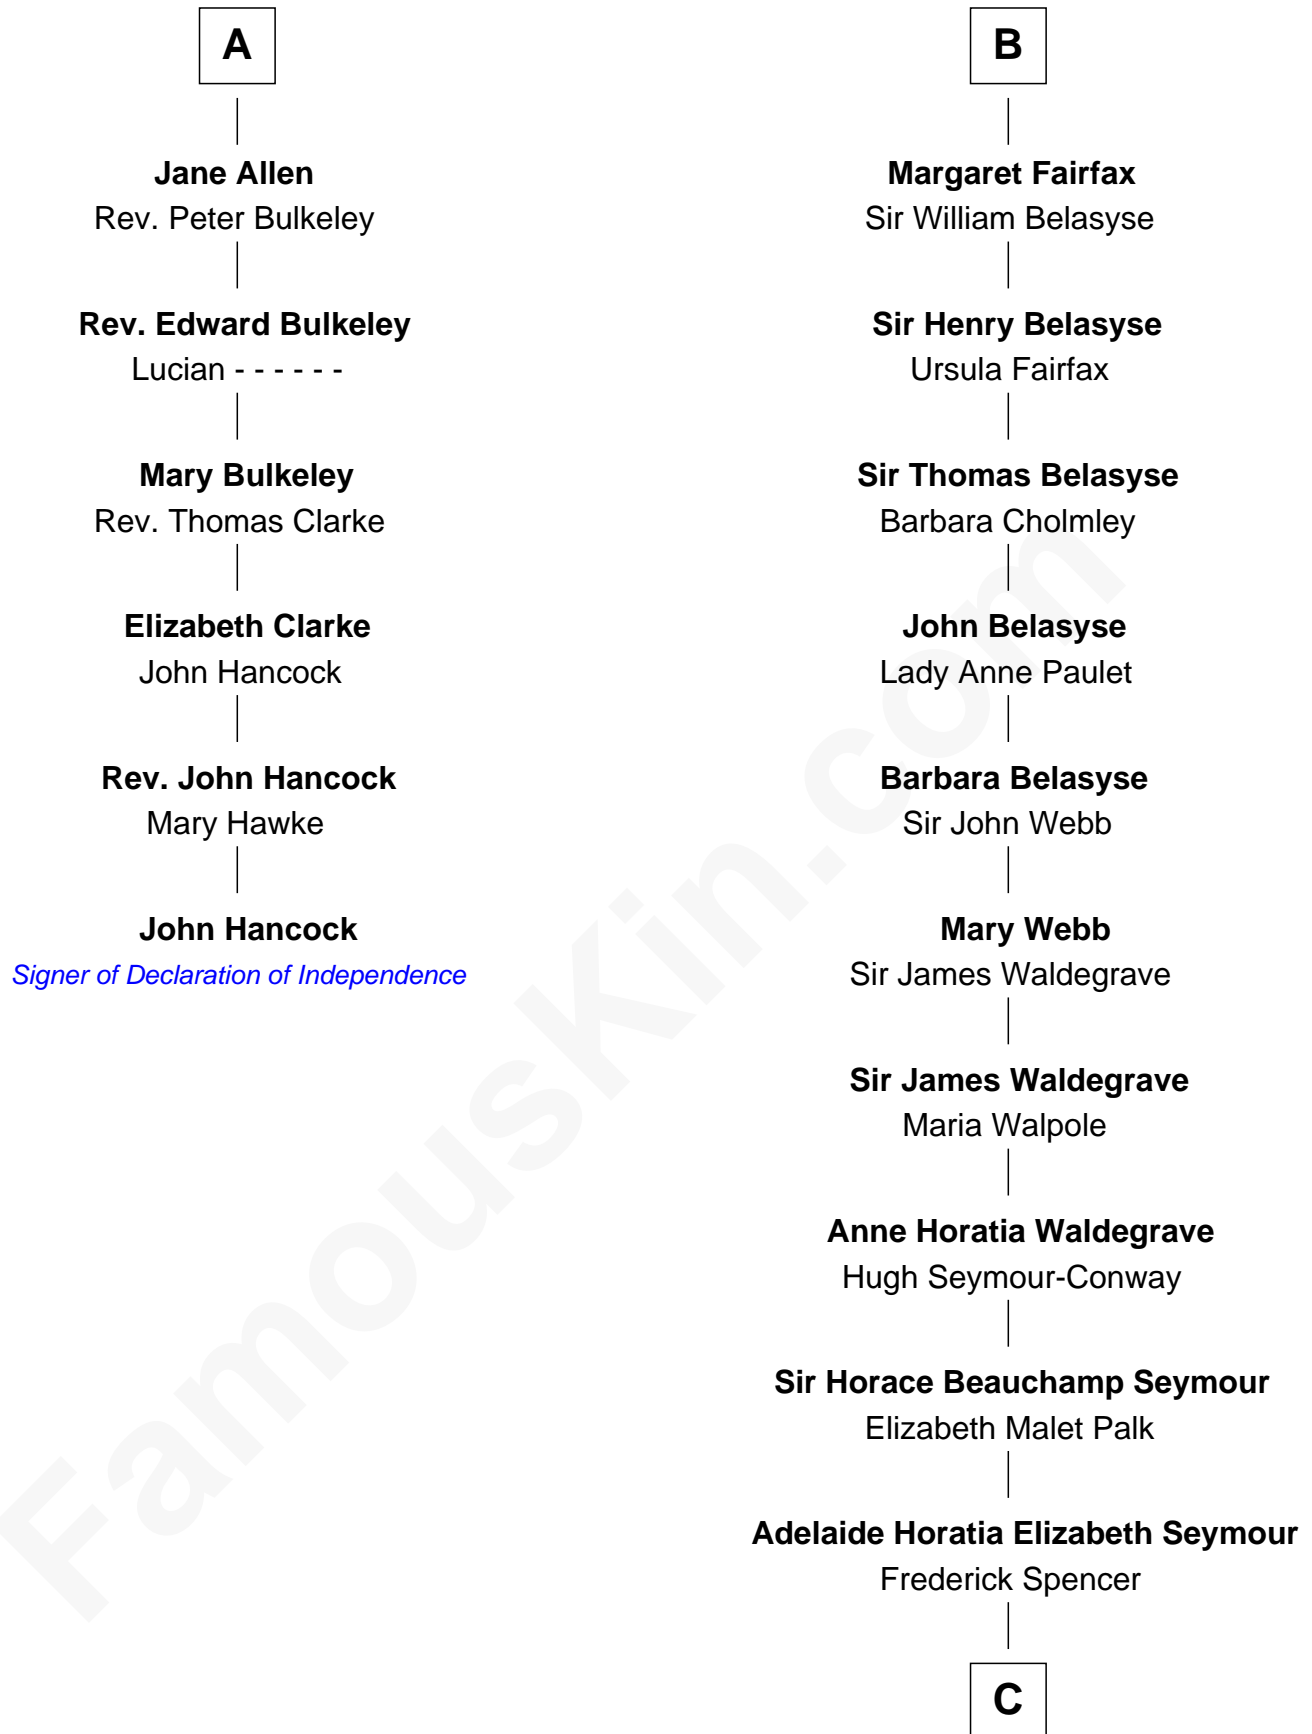

# FamousKin.com Relationship Chart of

**John Hancock**

*Signer of the Declaration of Independence*

12th cousin 9 times removed of

**Prince William**

*Prince of Wales*

**Alice Plumpton**

*with husband*  
Sir John Boteler

**Thomas Faircloth**  
Millicent Barr

**Mary Faircloth**  
Thomas Allen

**Margaret de Sherburne**  
Richard de Bayley

**Richard Sherburne**  
Agnes Harington

**Richard Sherburne**  
Alice Hamerton

**Sir Robert Sherburne**  
Joan Radcliffe

**Elizabeth Sherburne**  
Sir Thomas Fairfax

**Sir Thomas Fairfax**  
Agnes Gascoigne

**Sir Nicholas Fairfax**  
Jane Palmes

**A**

**B**

C

**Charles Robert Spencer**

Margaret Baring