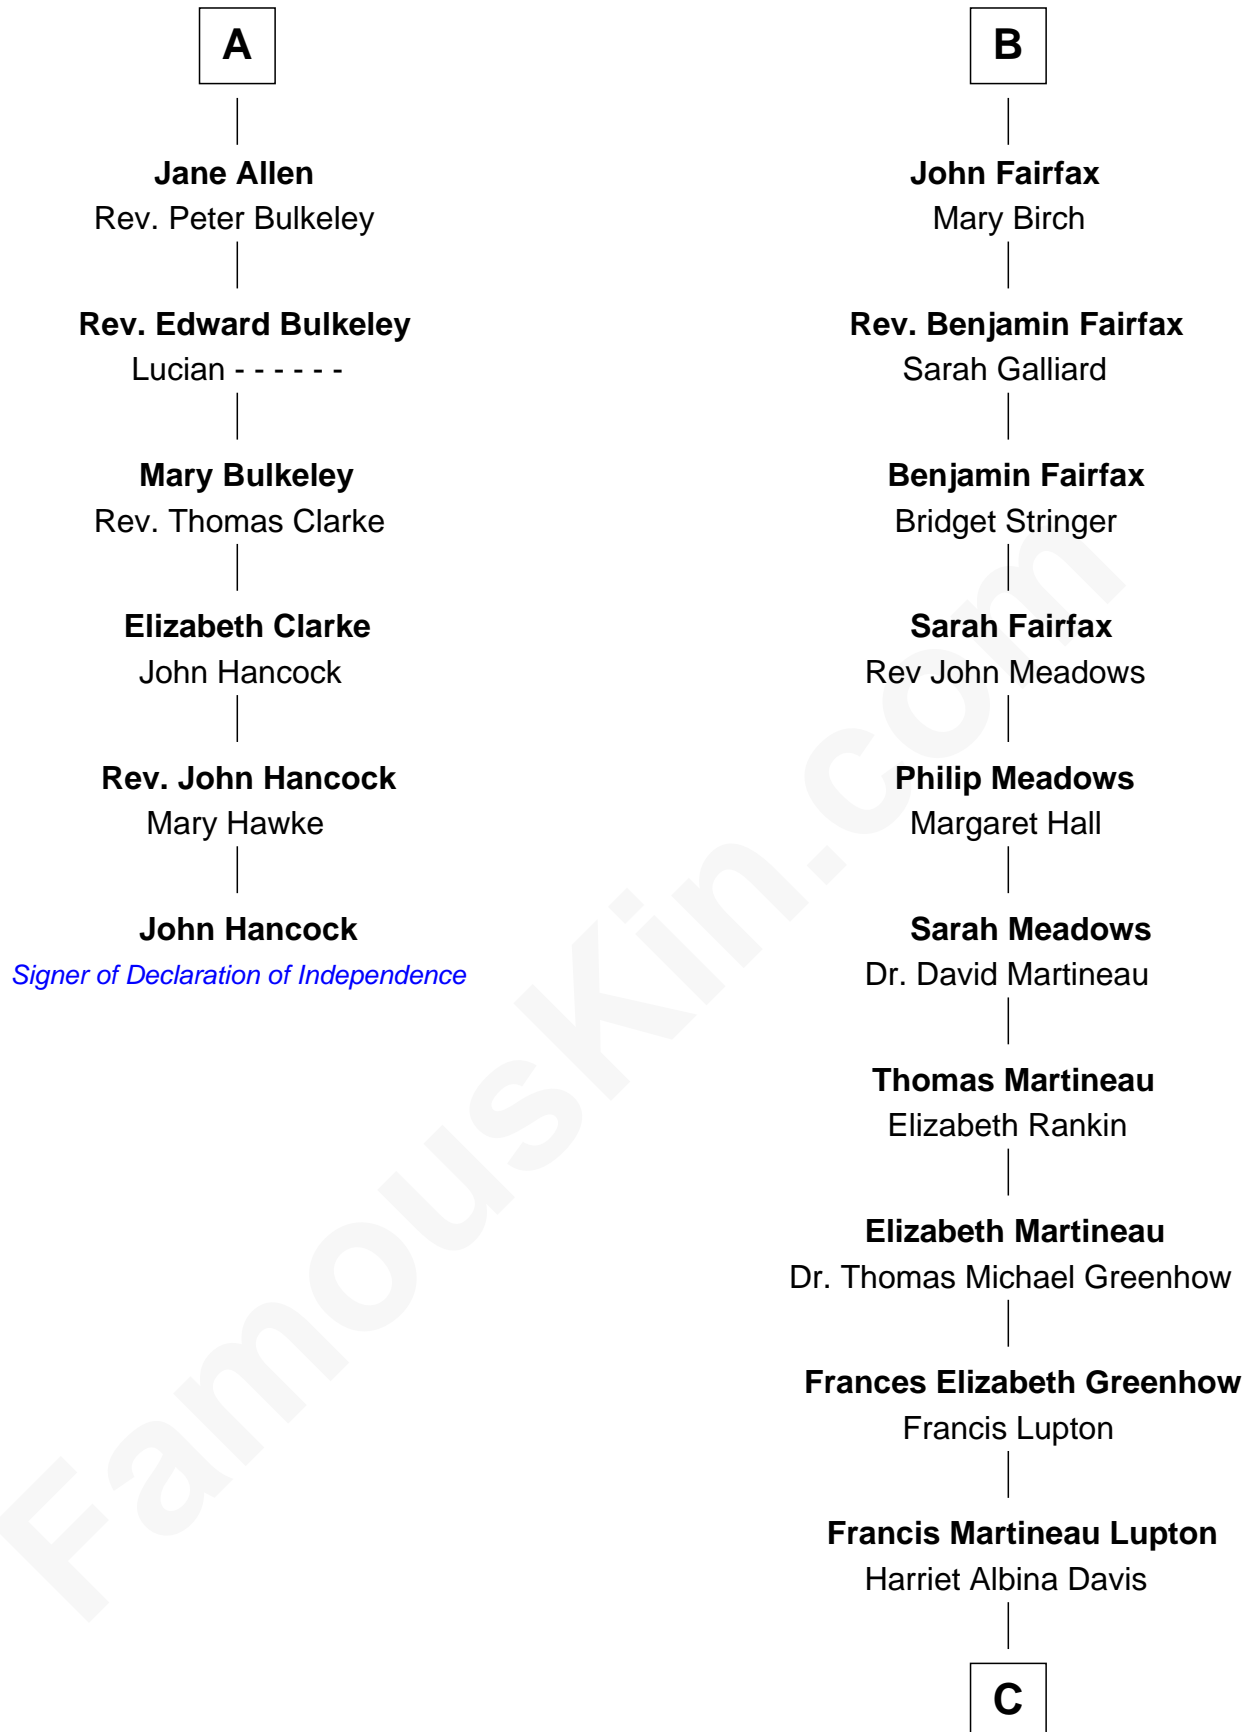

## Relationship Chart of

### John Hancock

*Signer of the Declaration of Independence*

12th cousin 8 times removed of

**Catherine Middleton**  
*Princess of Wales*

C

**Olive Christina Lupton**

Richard Noel Middleton

**Peter Francis Middleton**