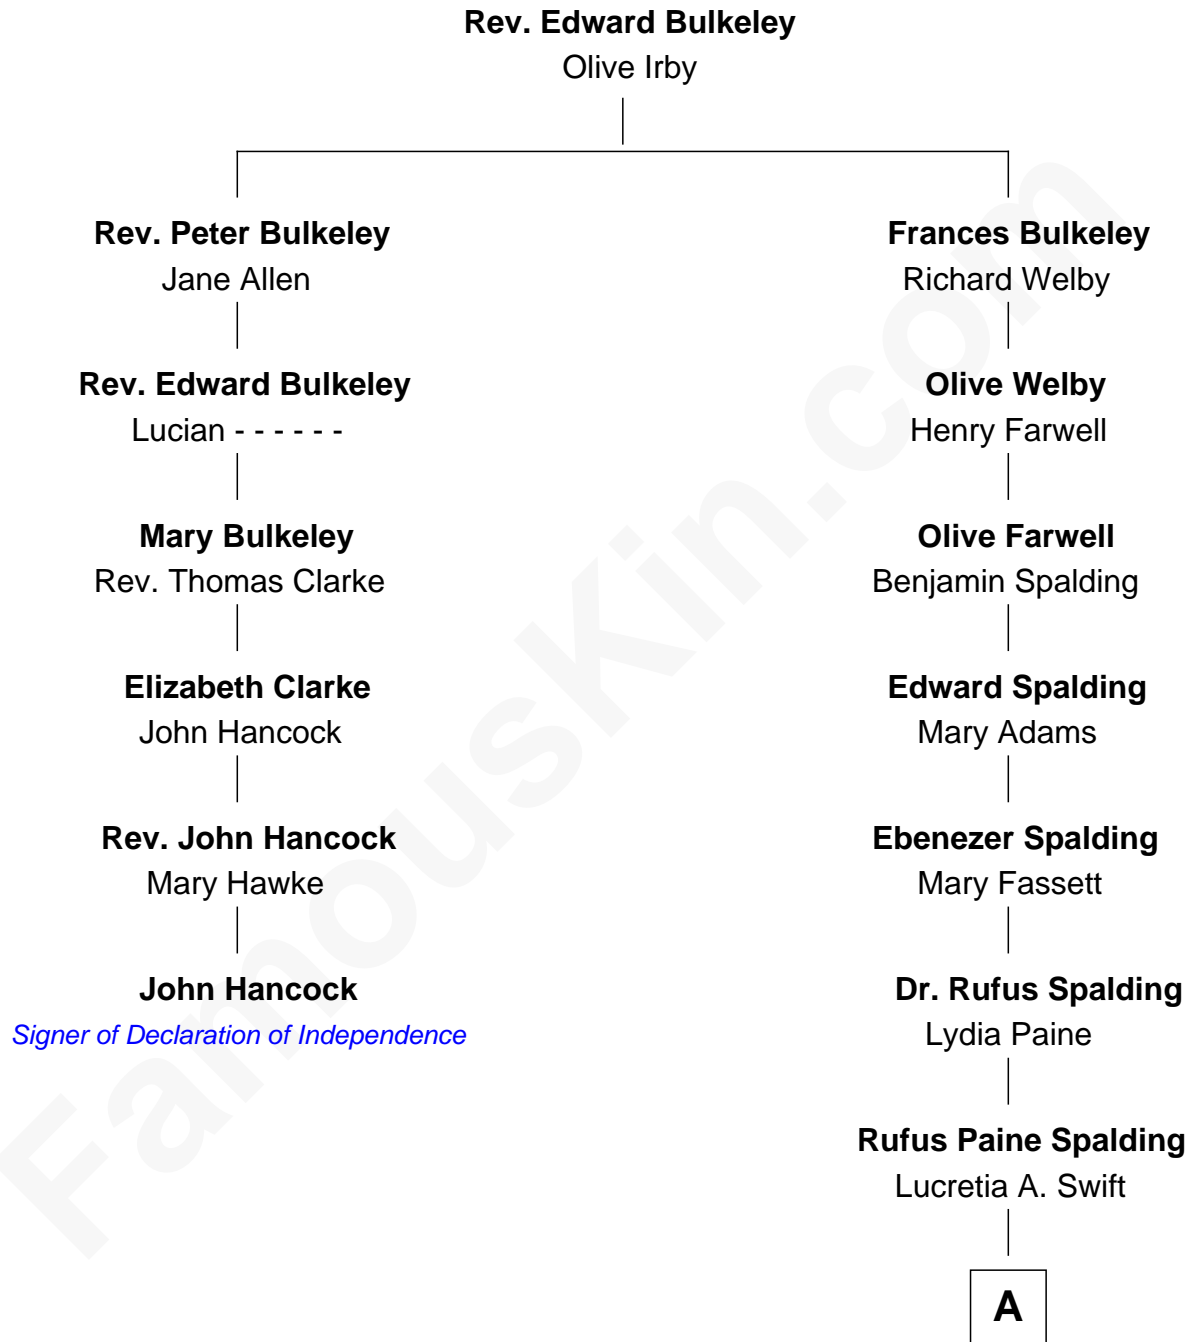

FamousKin.com

Relationship Chart of

John Hancock

Signer of the Declaration of Independence

5th cousin 3 times removed of

William Rufus Day

36th U.S. Secretary of State

A

Emily Swift Spalding

Luther Day

William Rufus Day

36th U.S. Secretary of State

FamousKin.com