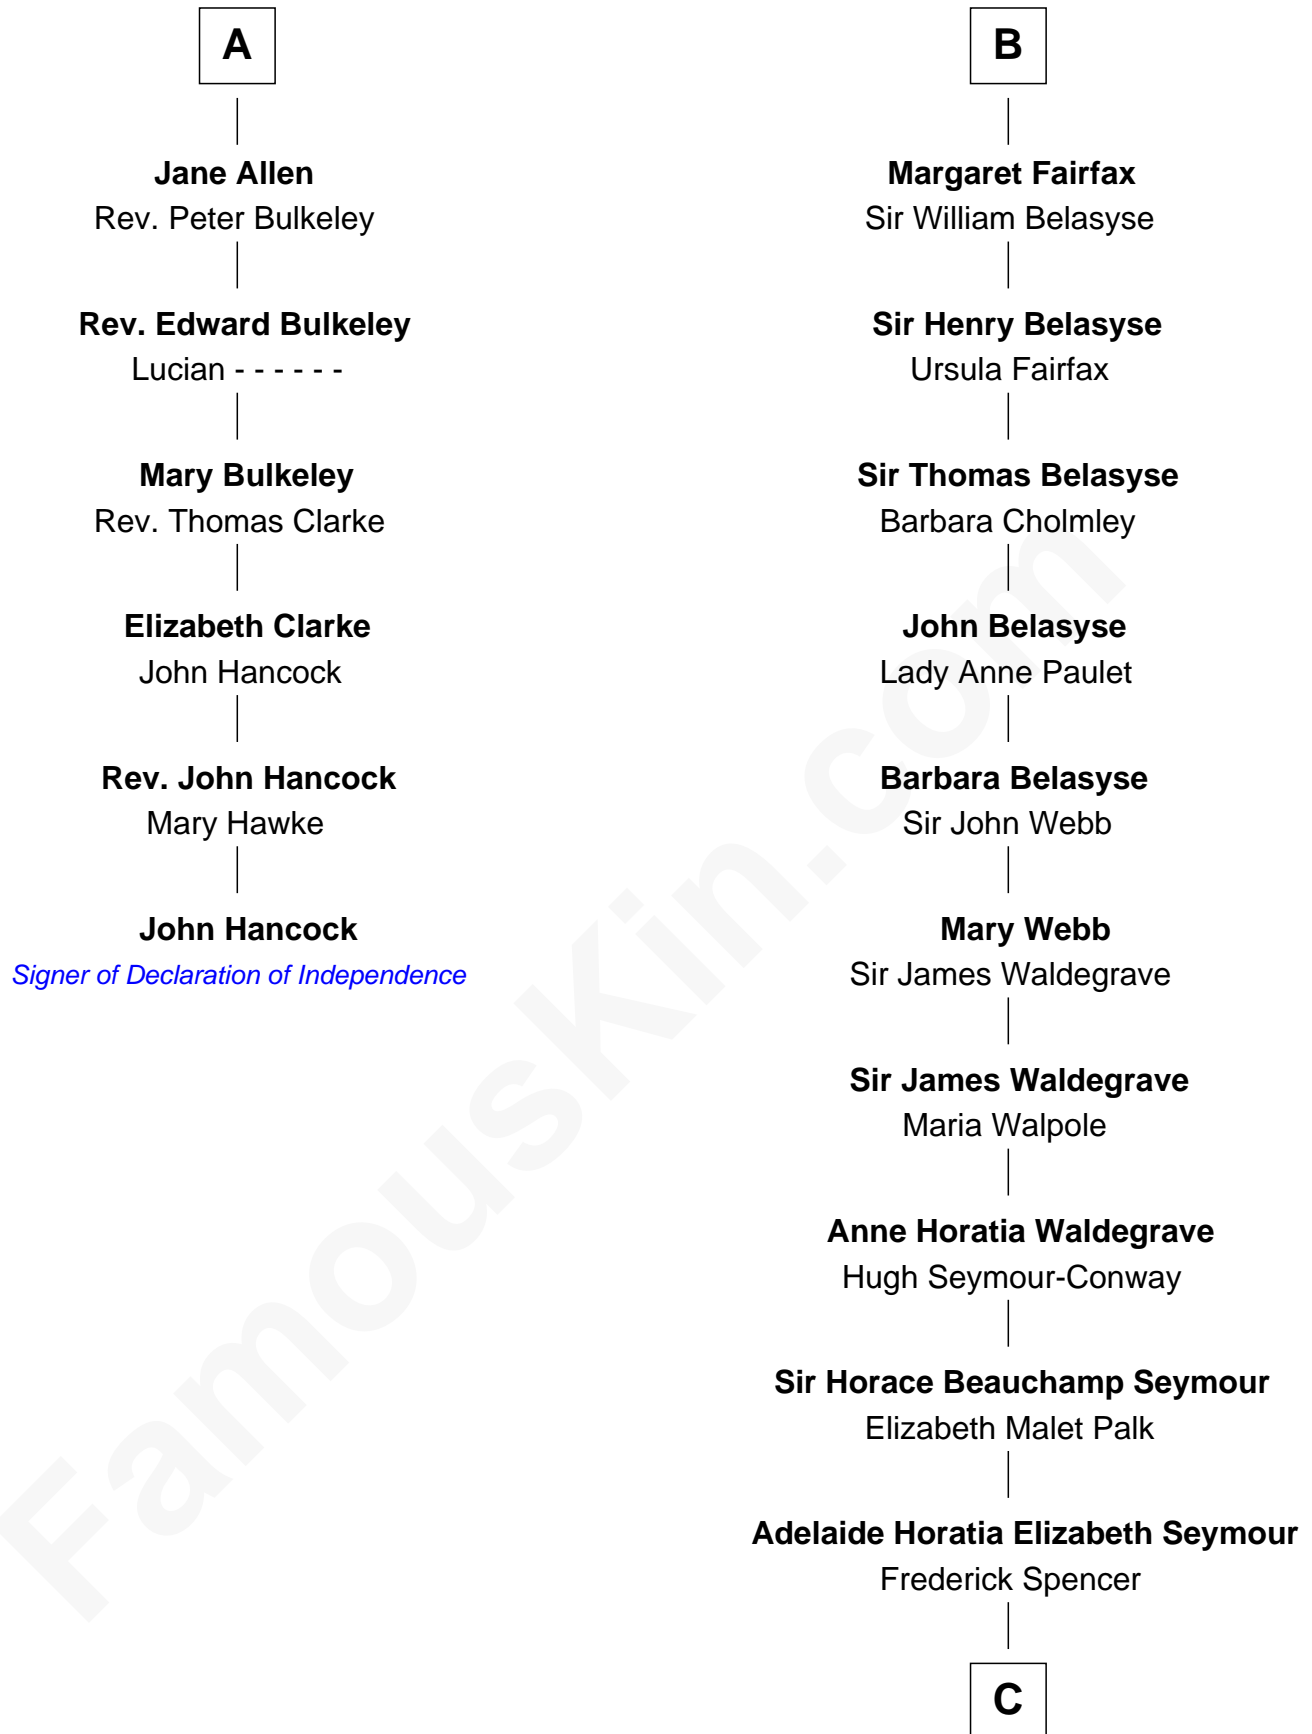

## Relationship Chart of

### John Hancock

*Signer of the Declaration of Independence*

12th cousin 9 times removed of

**Prince Harry**  
*Duke of Sussex*

**C**

**Charles Robert Spencer**

Margaret Baring

**Albert Edward John Spencer**