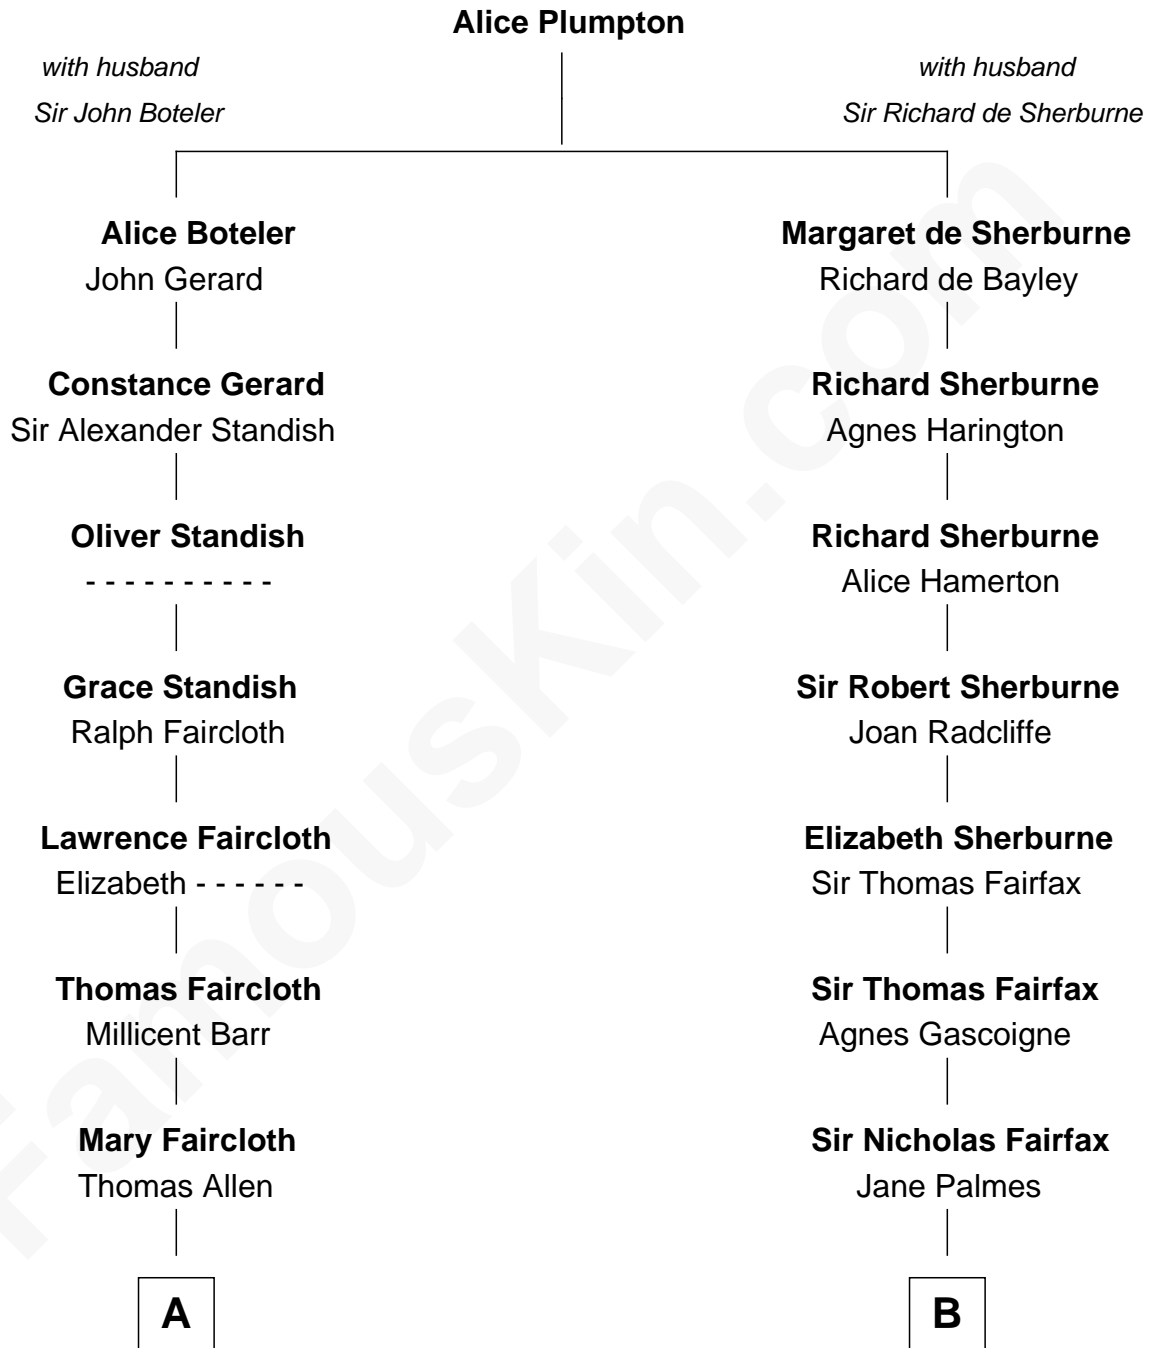

# FamousKin.com

## Relationship Chart of

### John Hancock

*Signer of the Declaration of Independence*

12th cousin 9 times removed of

**Prince Harry**  
*Duke of Sussex*

**C**

**Charles Robert Spencer**

Margaret Baring

**Albert Edward John Spencer**

Cynthia Elinor Beatrix Hamilton

**Edward John Spencer**

Frances Ruth Burke Roche

**Princess Diana Frances Spencer**

Charles III, King of the United Kingdom

**Prince Harry**

*Duke of Sussex*

FamousKin.com