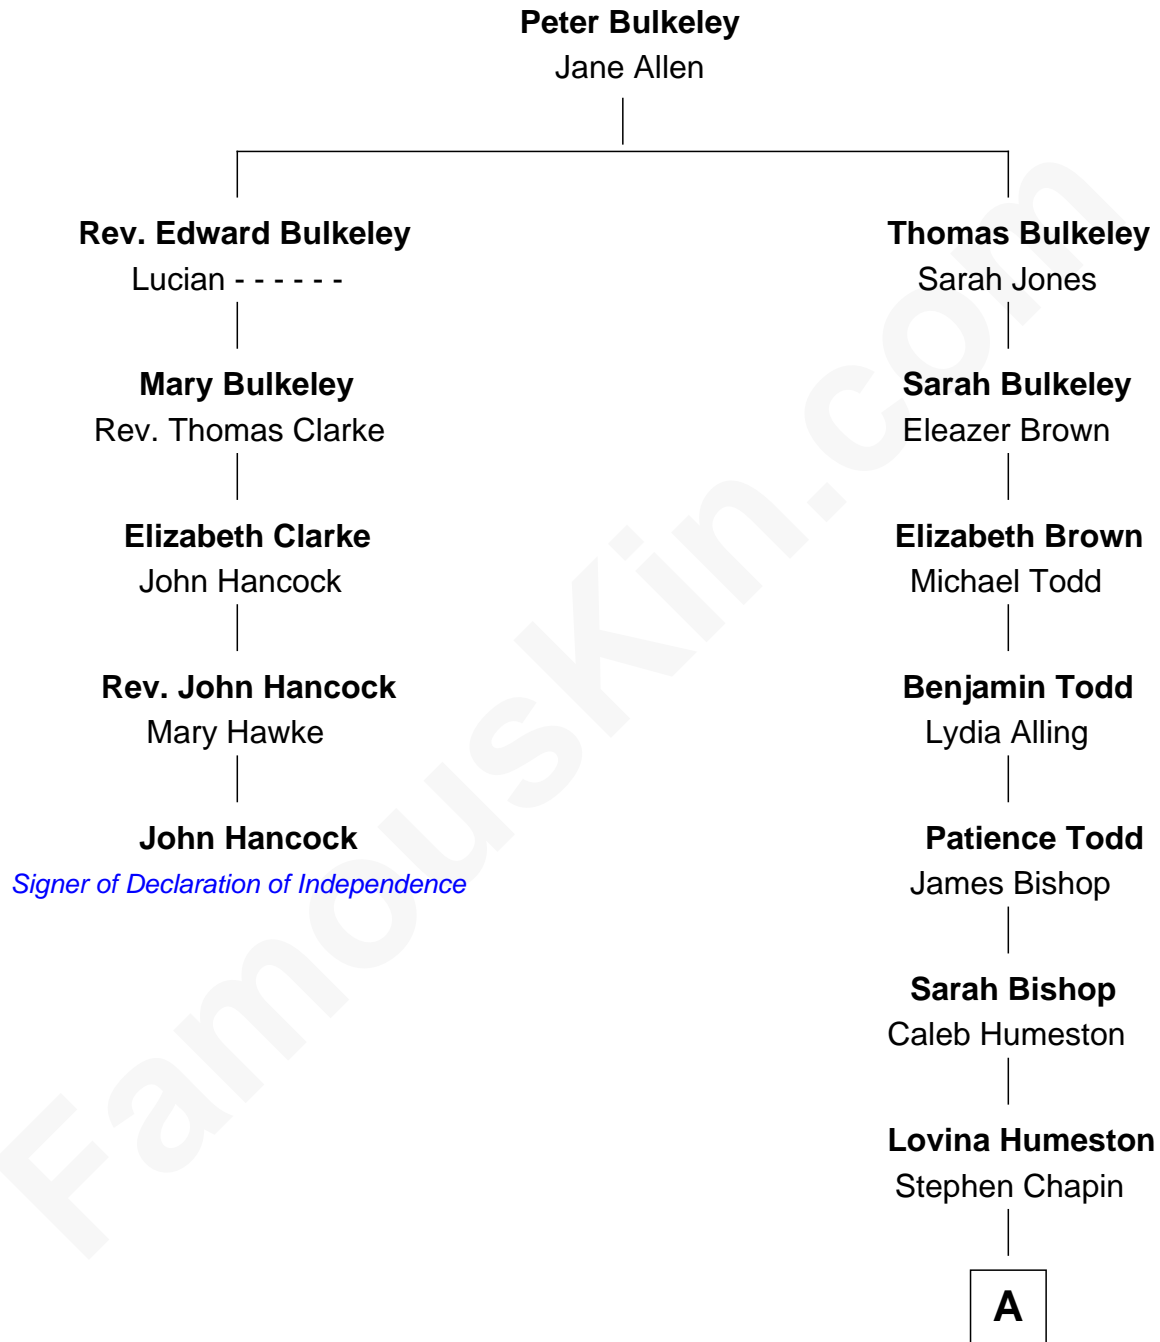

# FamousKin.com Relationship Chart of

**John Hancock**

*Signer of the Declaration of Independence*

4th cousin 7 times removed of

**Harry Chapin**

*Singer and Songwriter*

A

**Humeston Chapin**

Sarah Hunt Wing

**James Ayrault Chapin**

Delia Stout Ryder

**James Ormsbee Chapin**

Abigail Beal Forbes

**James Forbes Chapin**

Jeanne Elspeth Burke

**Harry Chapin**