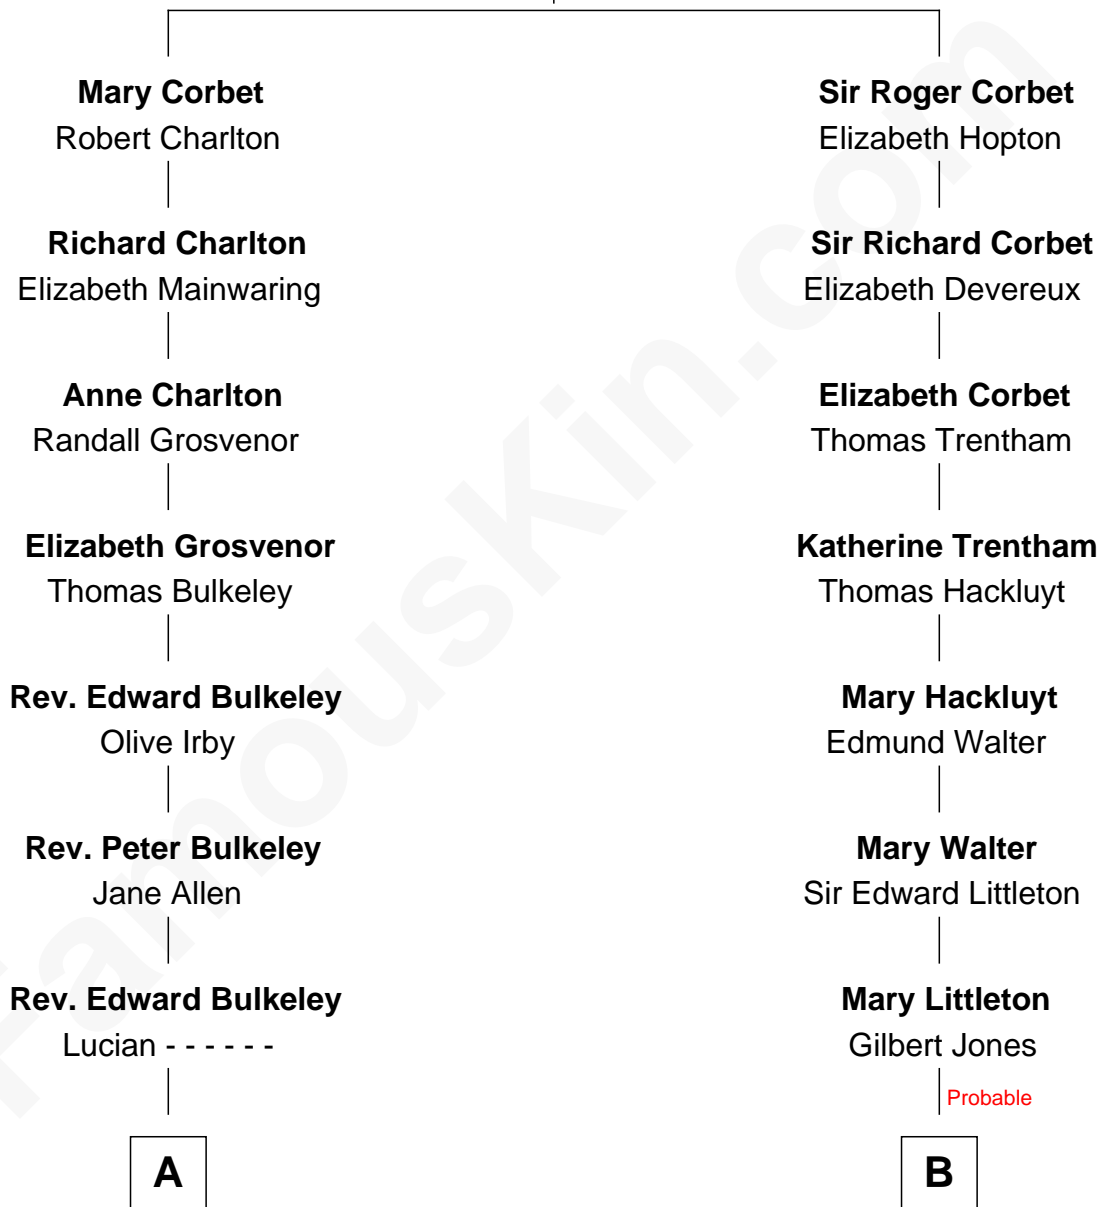

# FamousKin.com Relationship Chart of

**John Hancock**

*Signer of the Declaration of Independence*

10th cousin 8 times removed of

**Mary Chapin Carpenter**

*Singer and Songwriter*

**Sir Robert Corbet**

Margaret - - - - -

**C**

**Chapin Carpenter**  
Mary Bowie Robertson

**Mary Chapin Carpenter**  
*Singer and Songwriter*

FamousKin.com