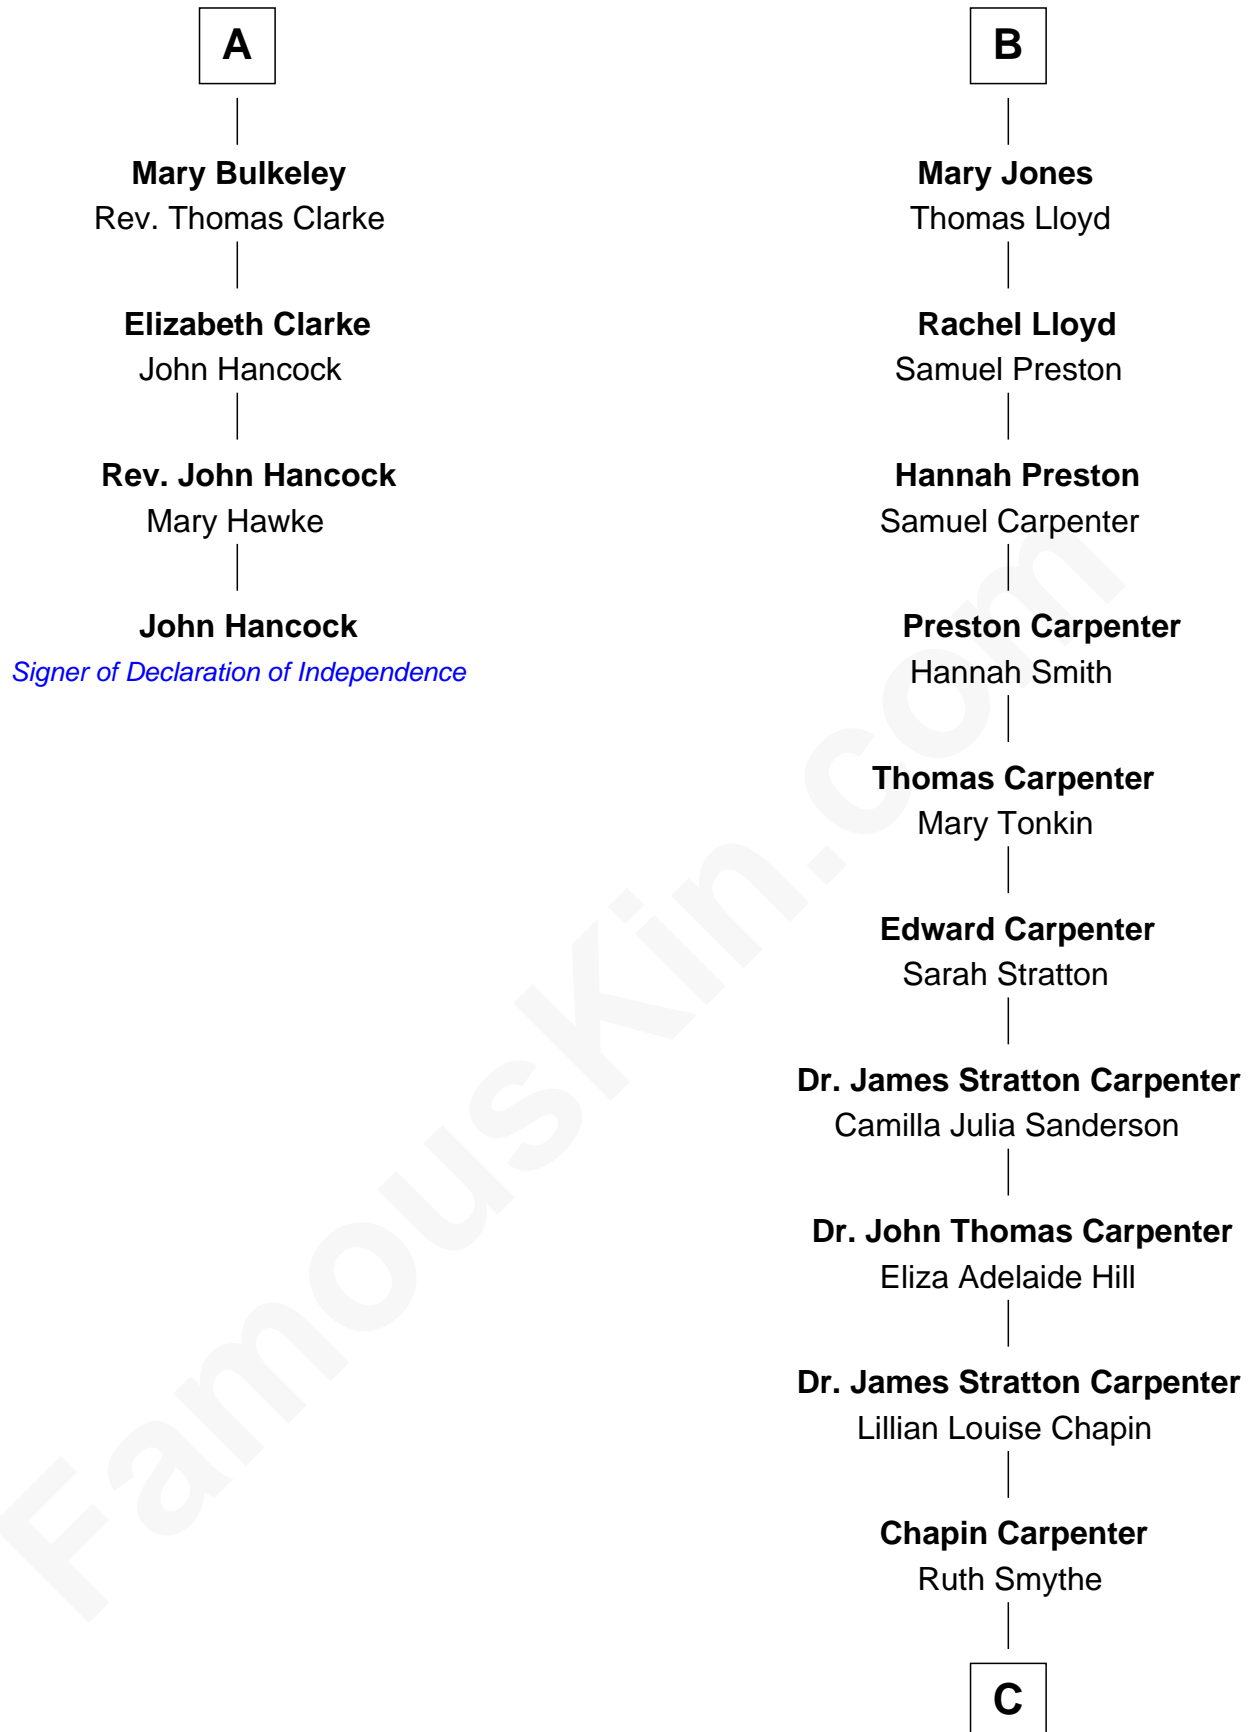

# FamousKin.com Relationship Chart of

**John Hancock**

*Signer of the Declaration of Independence*

10th cousin 8 times removed of

**Mary Chapin Carpenter**

*Singer and Songwriter*

**Sir Robert Corbet**

Margaret - - - - -

**C**

**Chapin Carpenter**  
Mary Bowie Robertson

**Mary Chapin Carpenter**  
*Singer and Songwriter*

FamousKin.com