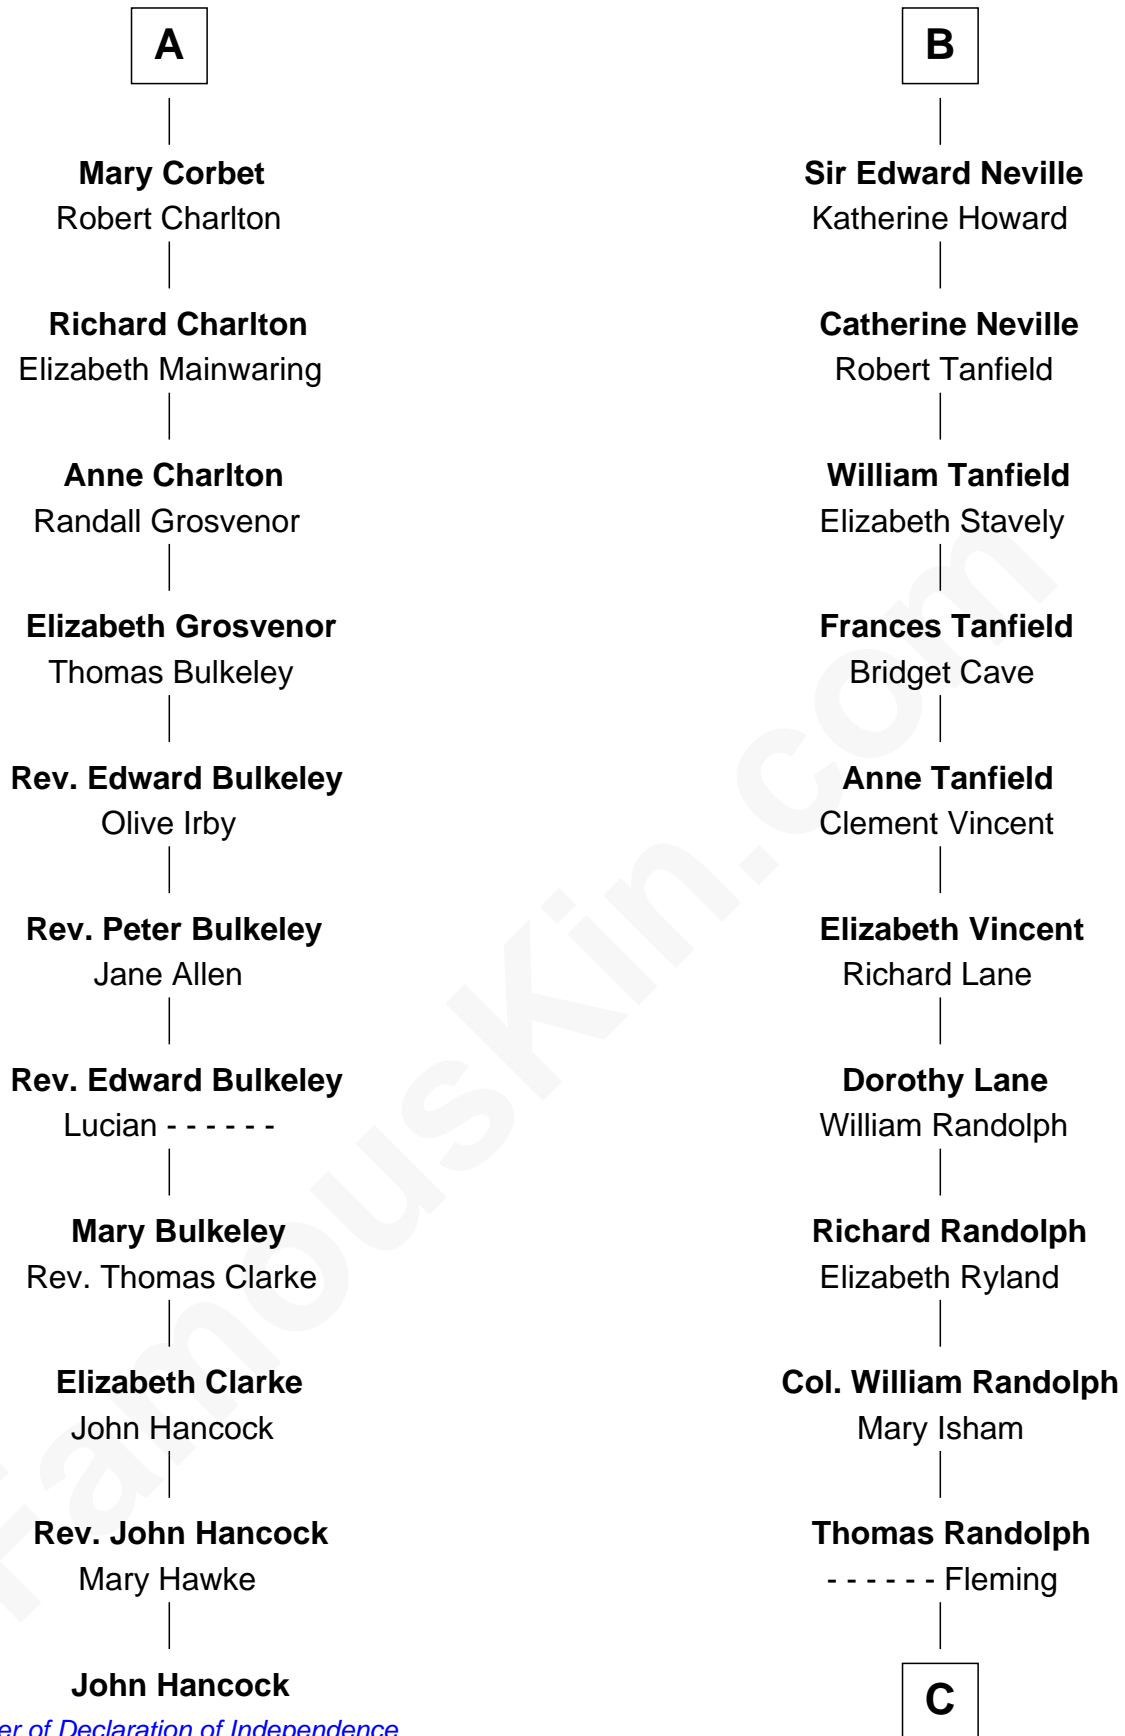

FamousKin.com Relationship Chart of

John Hancock

Signer of the Declaration of Independence

17th cousin 2 times removed of

John Marshall

4th Chief Justice of the U.S. Supreme Court

C

—
Mary Isham Randolph