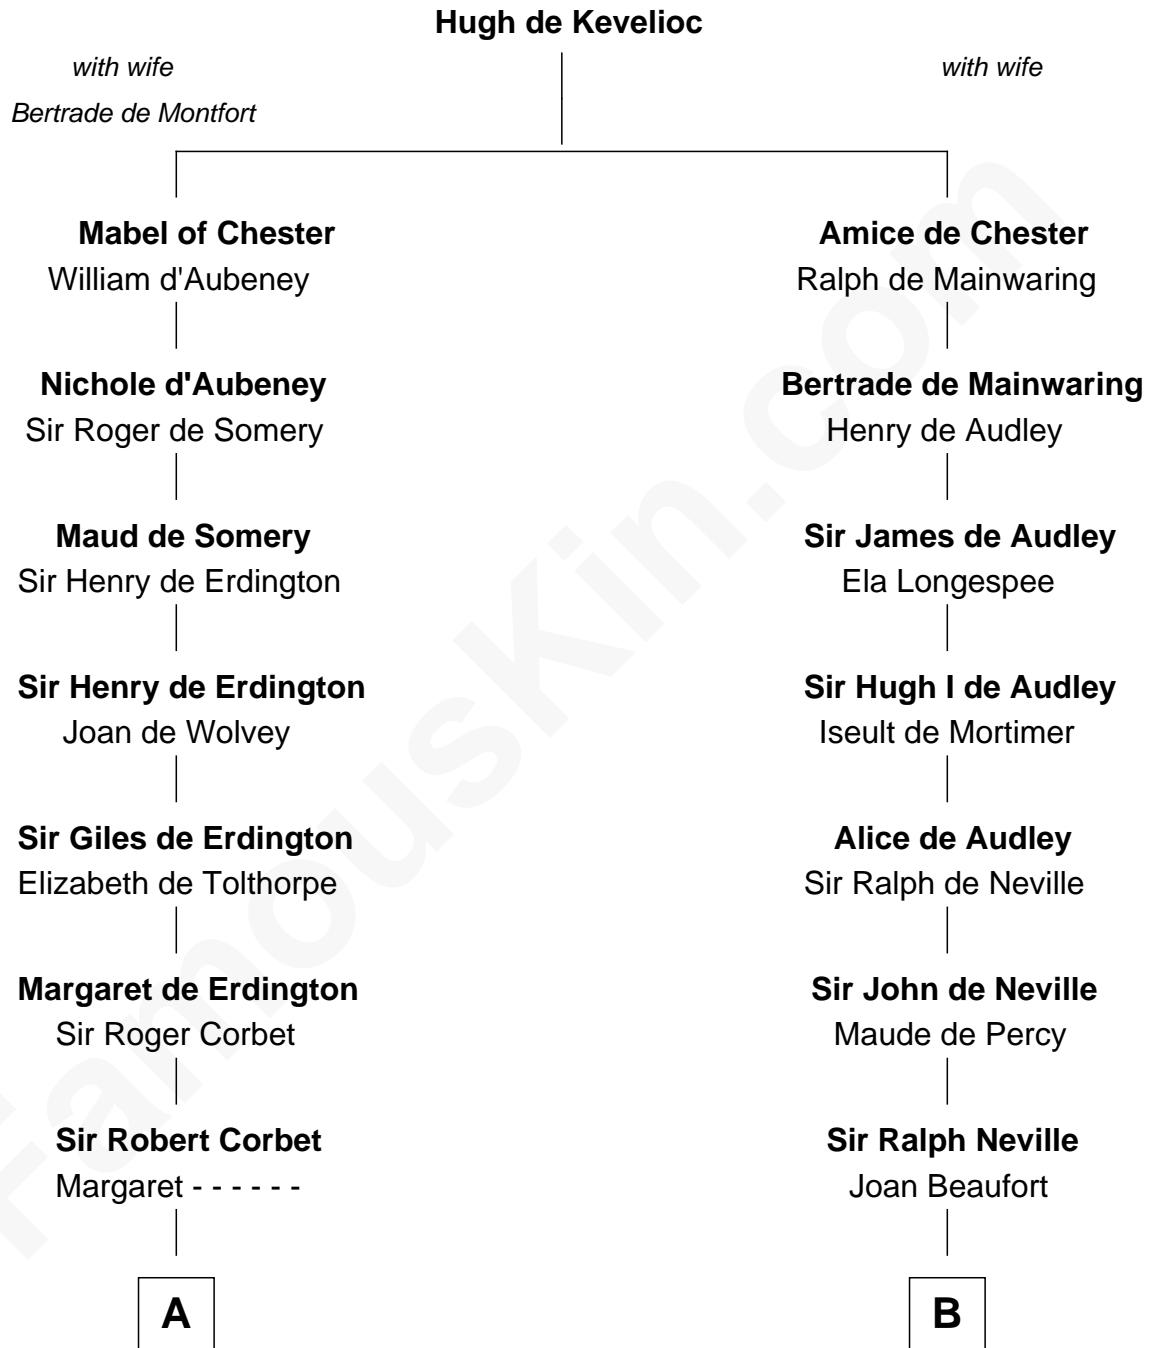

FamousKin.com Relationship Chart of

John Hancock

Signer of the Declaration of Independence

17th cousin 2 times removed of

John Marshall

4th Chief Justice of the U.S. Supreme Court

C

—
Mary Isham Randolph

Rev. James Keith

—
Mary Randolph Keith

Col. Thomas Marshall

—
John Marshall

U.S. Supreme Court Chief Justice

FamousKin.com