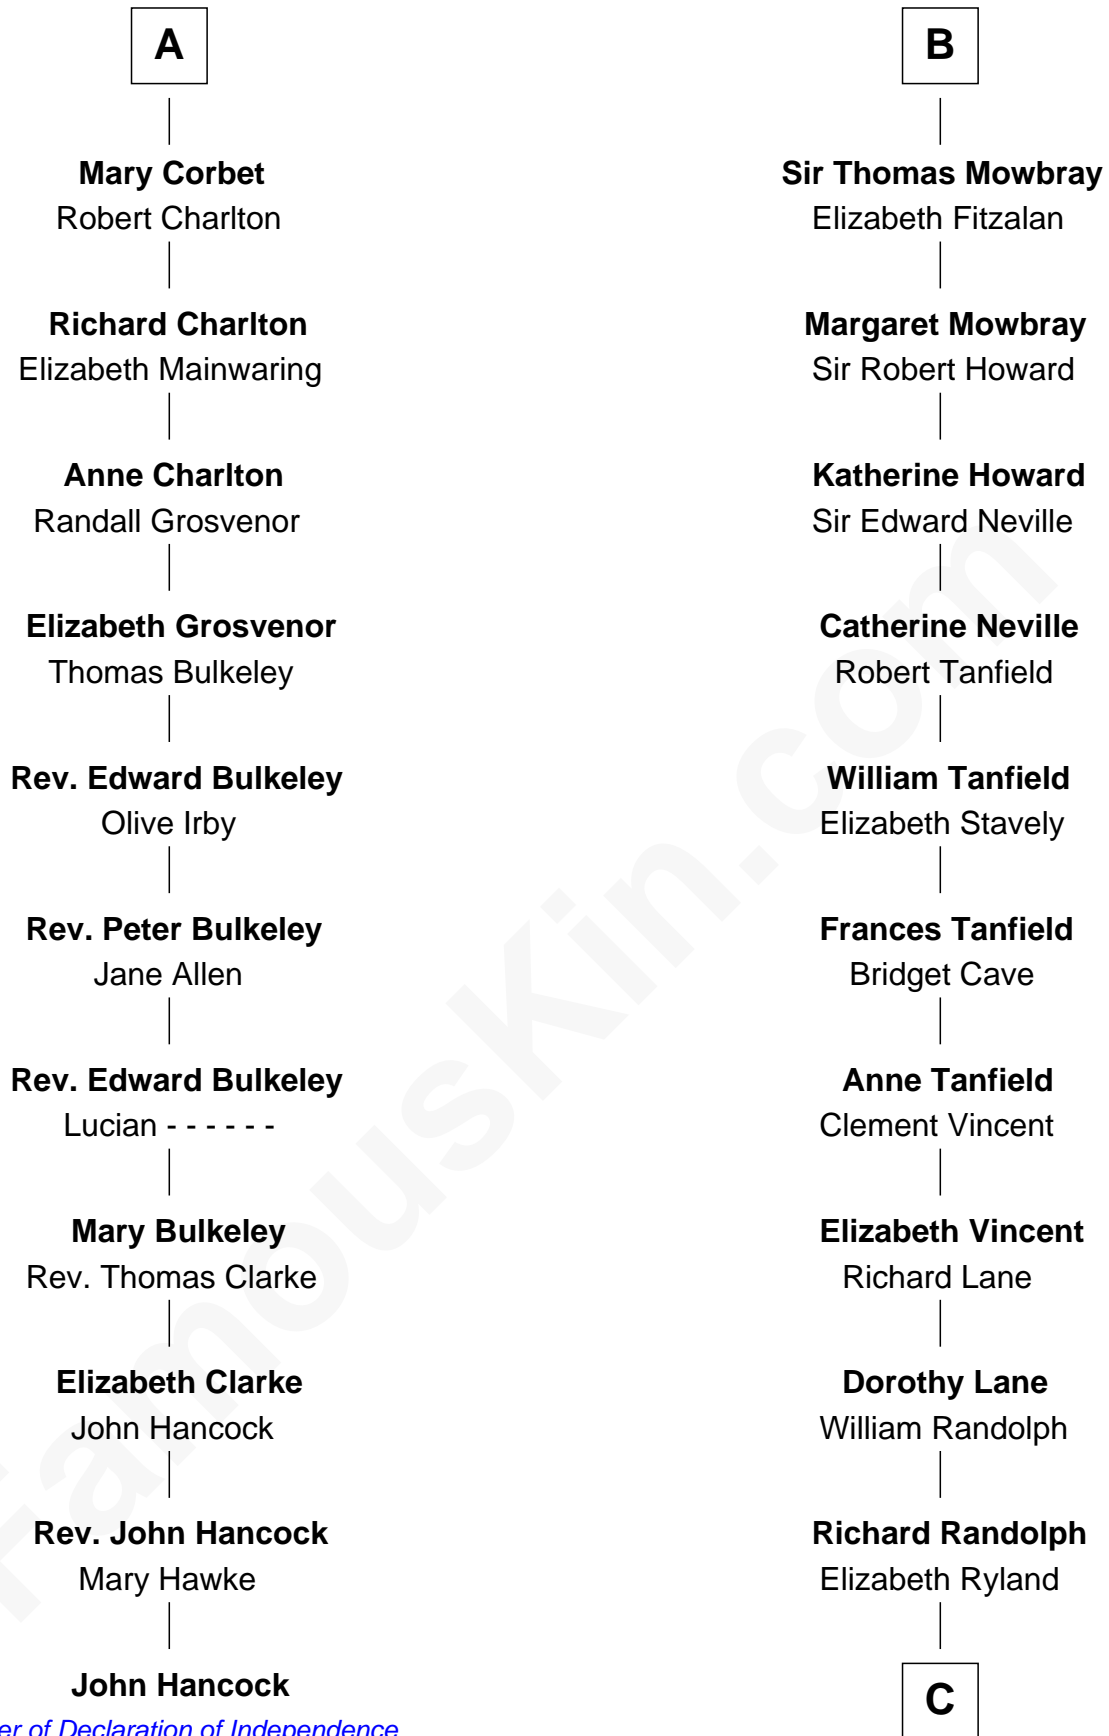

# FamousKin.com Relationship Chart of

**John Hancock**

*Signer of the Declaration of Independence*

17th cousin 4 times removed of

**John Marshall**

*4th Chief Justice of the U.S. Supreme Court*

**C**

Col. William Randolph