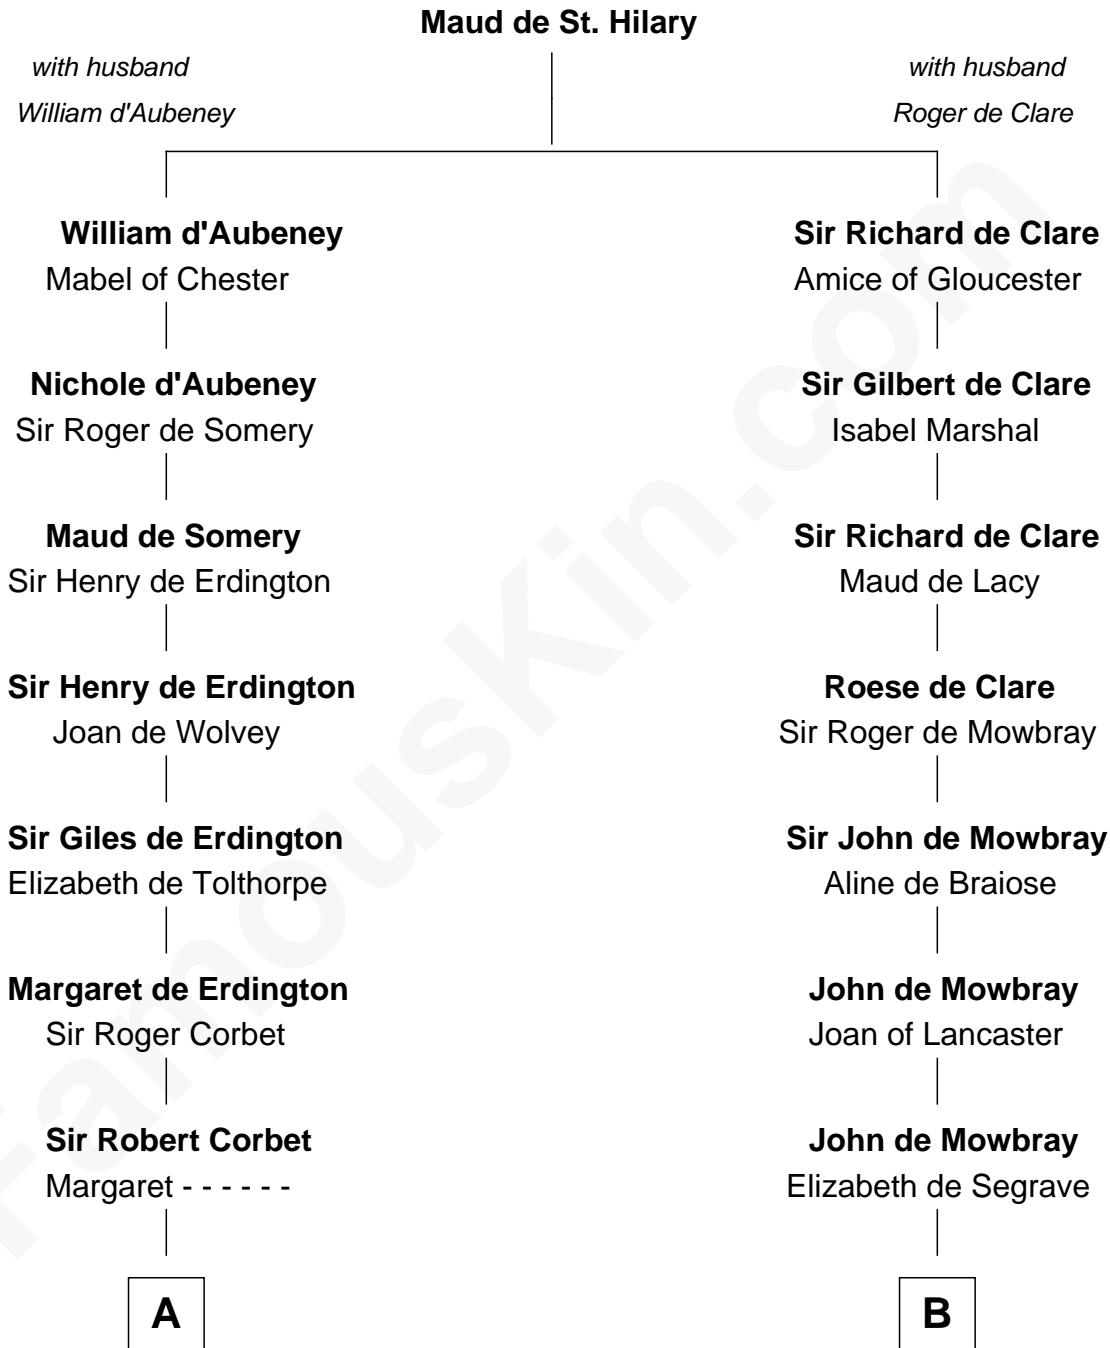

# FamousKin.com Relationship Chart of

**John Hancock**

*Signer of the Declaration of Independence*

17th cousin 4 times removed of

**John Marshall**

*4th Chief Justice of the U.S. Supreme Court*

**C**

Col. William Randolph

Mary Isham

Thomas Randolph

----- Fleming

Mary Isham Randolph

Rev. James Keith

Mary Randolph Keith

Col. Thomas Marshall

**John Marshall**