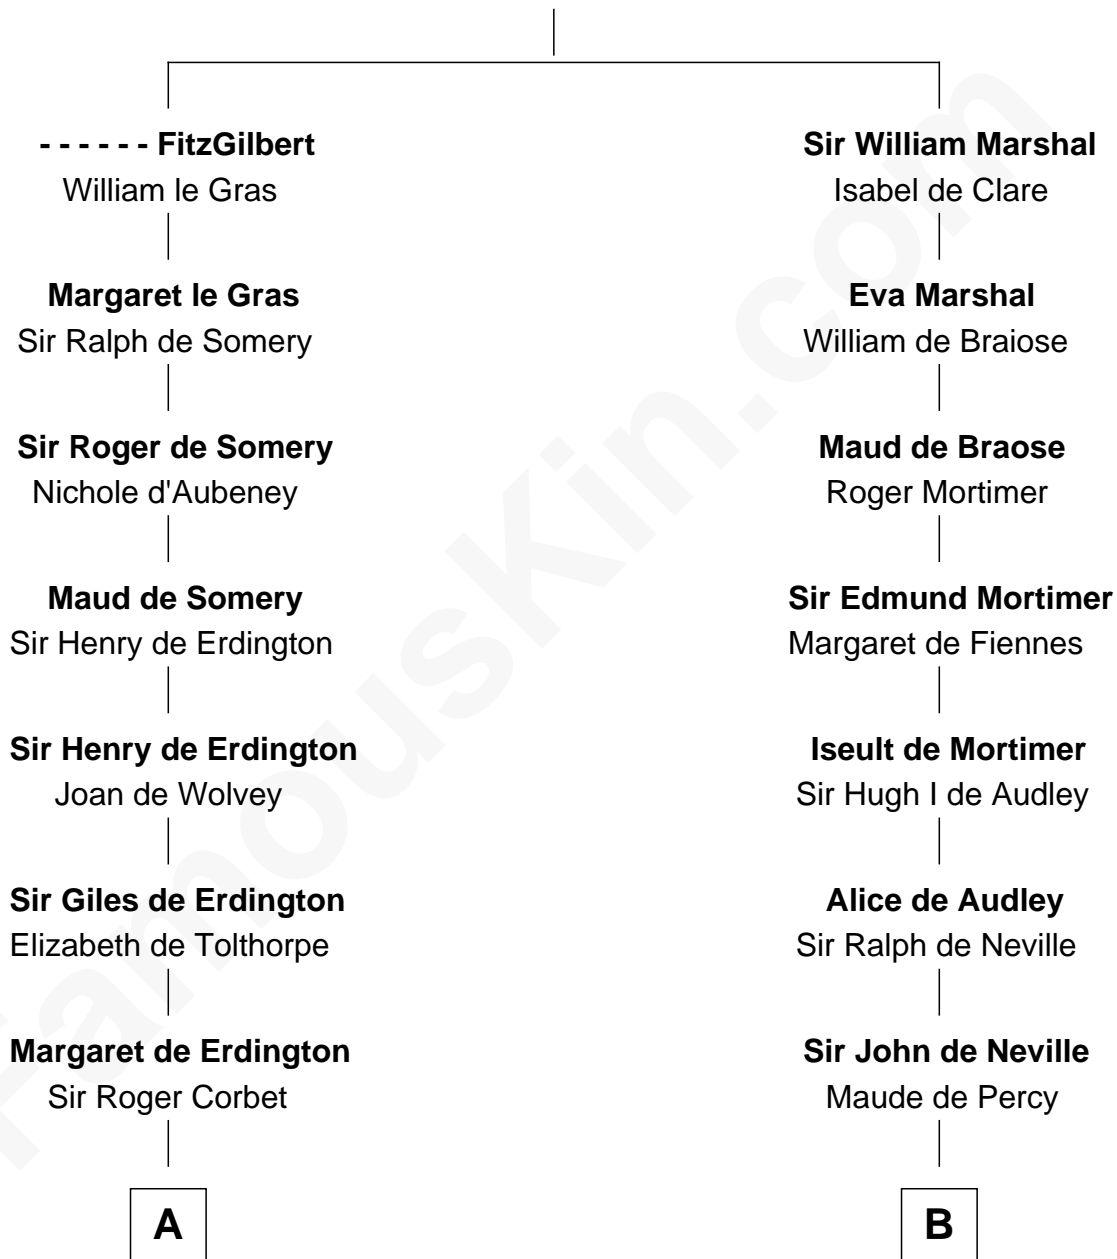

FamousKin.com Relationship Chart of

John Hancock

Signer of the Declaration of Independence

18th cousin 2 times removed of

John Marshall

4th Chief Justice of the U.S. Supreme Court

John FitzGilbert
Sybilla of Salisbury

C

Rev. John Hancock

Mary Hawke

John Hancock

Signer of Declaration of Independence

D

Thomas Randolph

----- Fleming