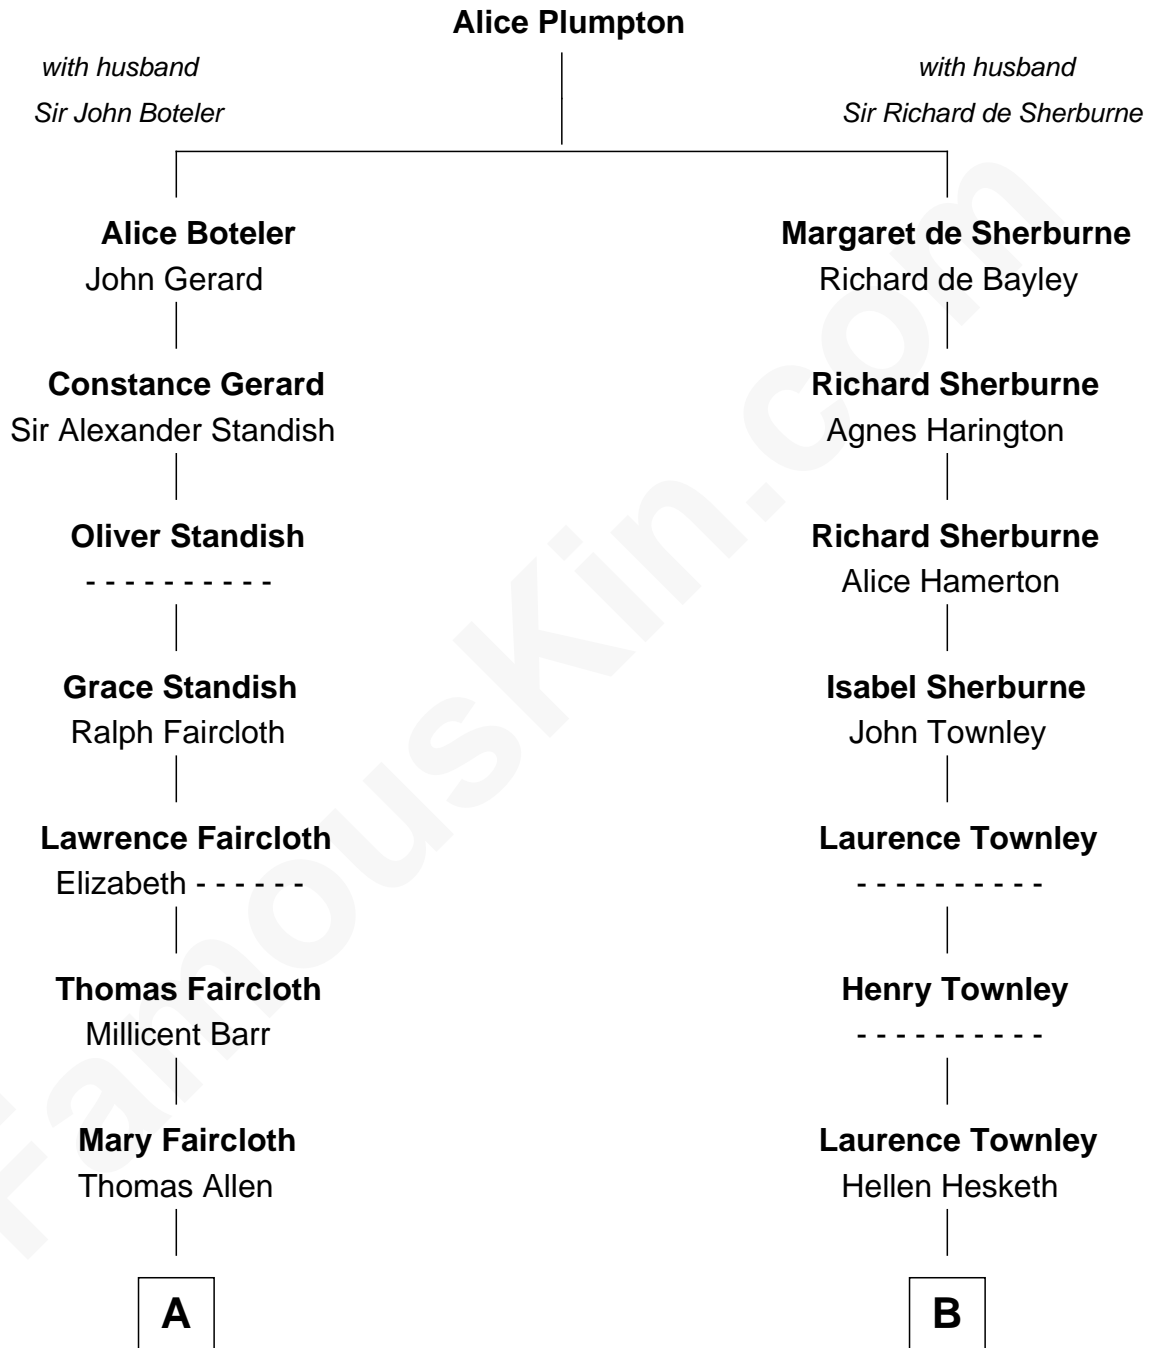

FamousKin.com Relationship Chart of

John Hancock

Signer of the Declaration of Independence

12th cousin 9 times removed of

Edward Norton

Movie Actor

C

Mary Mercer Long
Dr. Henry Wilson Somerville

Cornelia Long Somerville
Joseph Kent Harrison

Betty Kent Harrison
Edward Mower Norton

Edward Mower Norton
Lydia Robinson Rouse

Edward Norton
Movie Actor