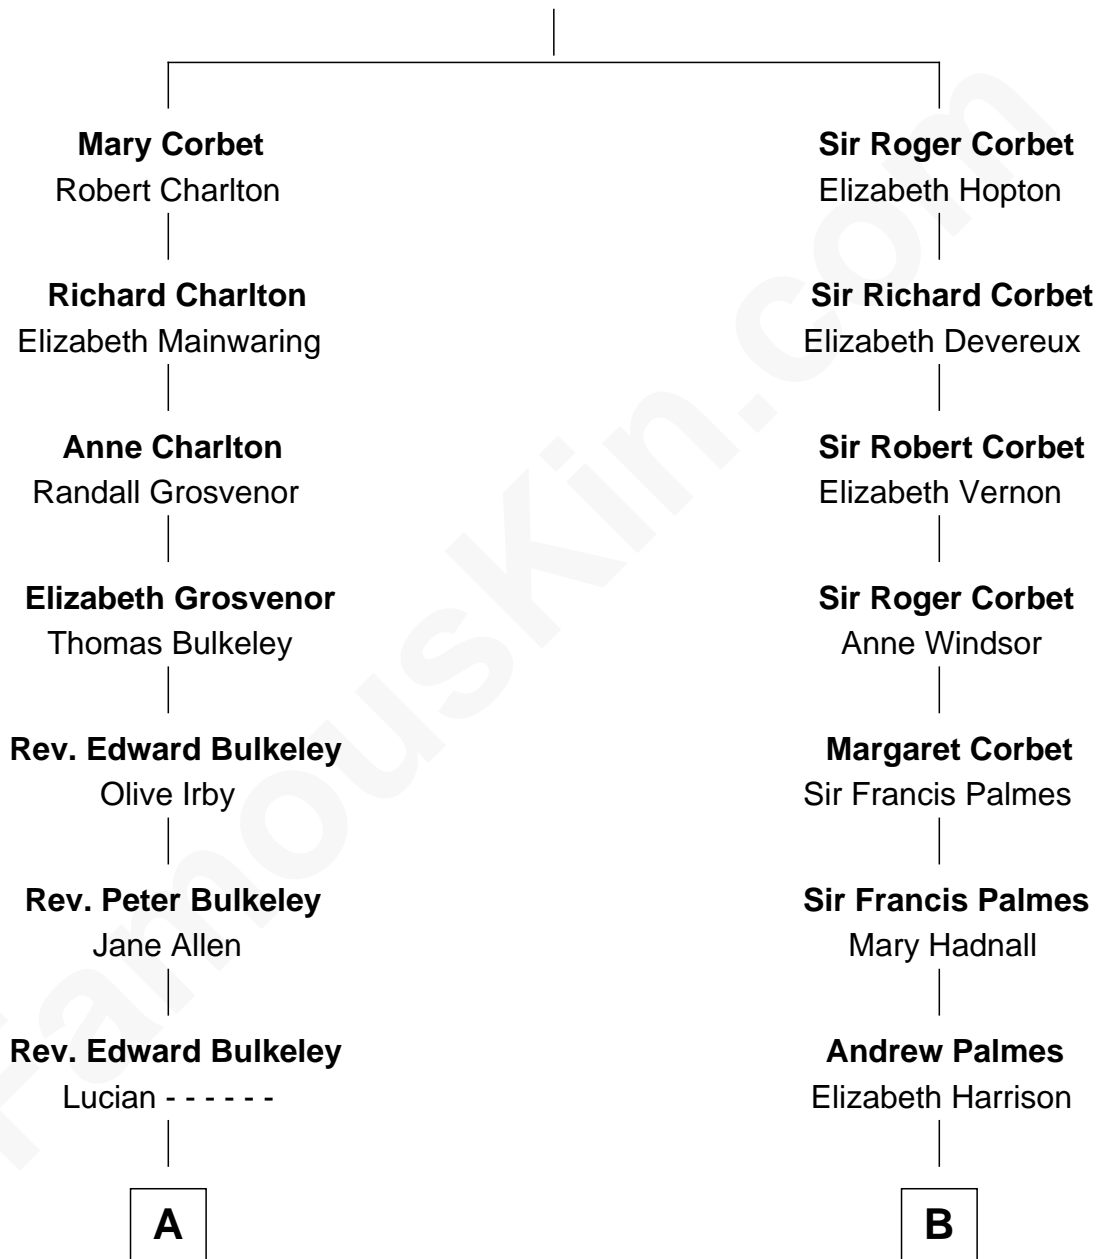

FamousKin.com

Relationship Chart of

John Hancock

Signer of the Declaration of Independence

10th cousin 3 times removed of

James Russell Lowell
American "Fireside" Poet

Sir Robert Corbet

Margaret - - - - -

A

Mary Bulkeley
Rev. Thomas Clarke

Elizabeth Clarke
John Hancock

Rev. John Hancock
Mary Hawke

John Hancock
Signer of Declaration of Independence

B

Elizabeth Palmes
Robert Chambers

Charles Chambers
Rebecca Patefield