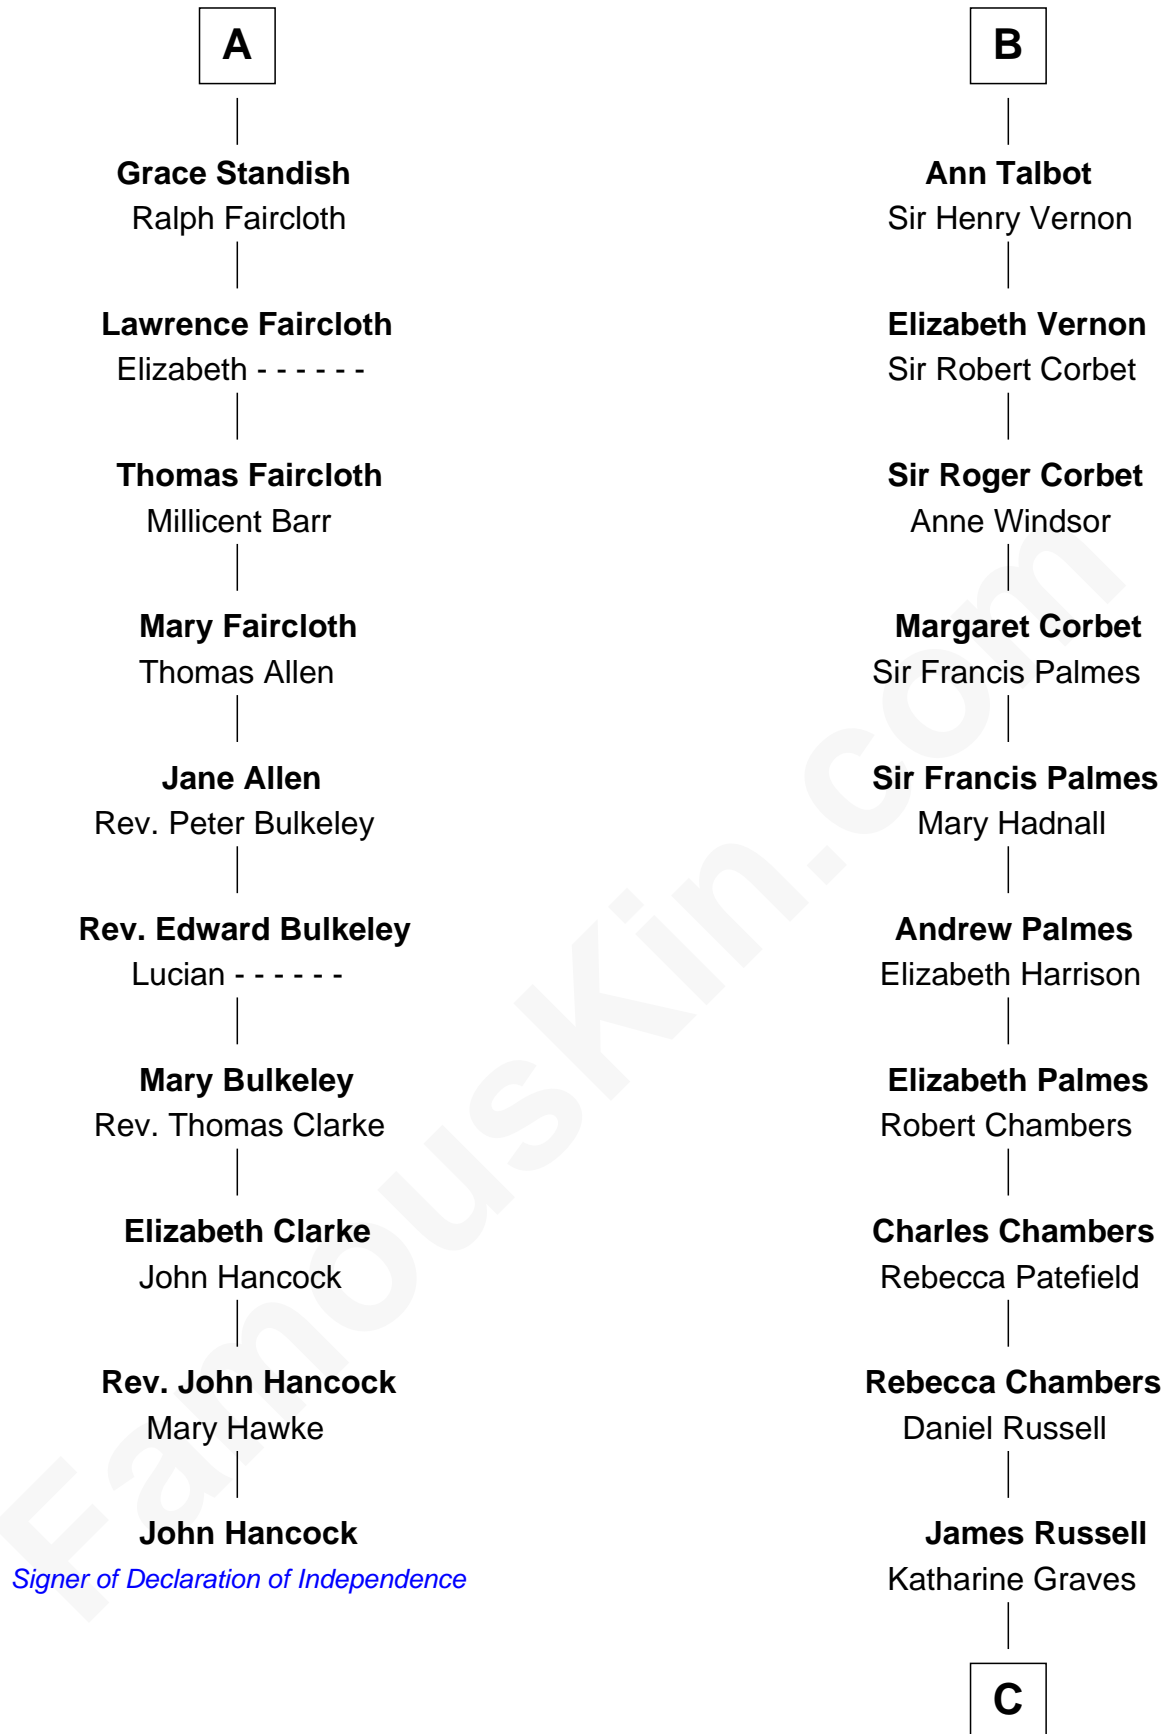

## Relationship Chart of

### John Hancock

*Signer of the Declaration of Independence*

16th cousin 3 times removed of

**James Russell Lowell**  
*American "Fireside" Poet*

**Sir William de Ros**  
Lucy FitzPiers

**C**

**Rebecca Russell**