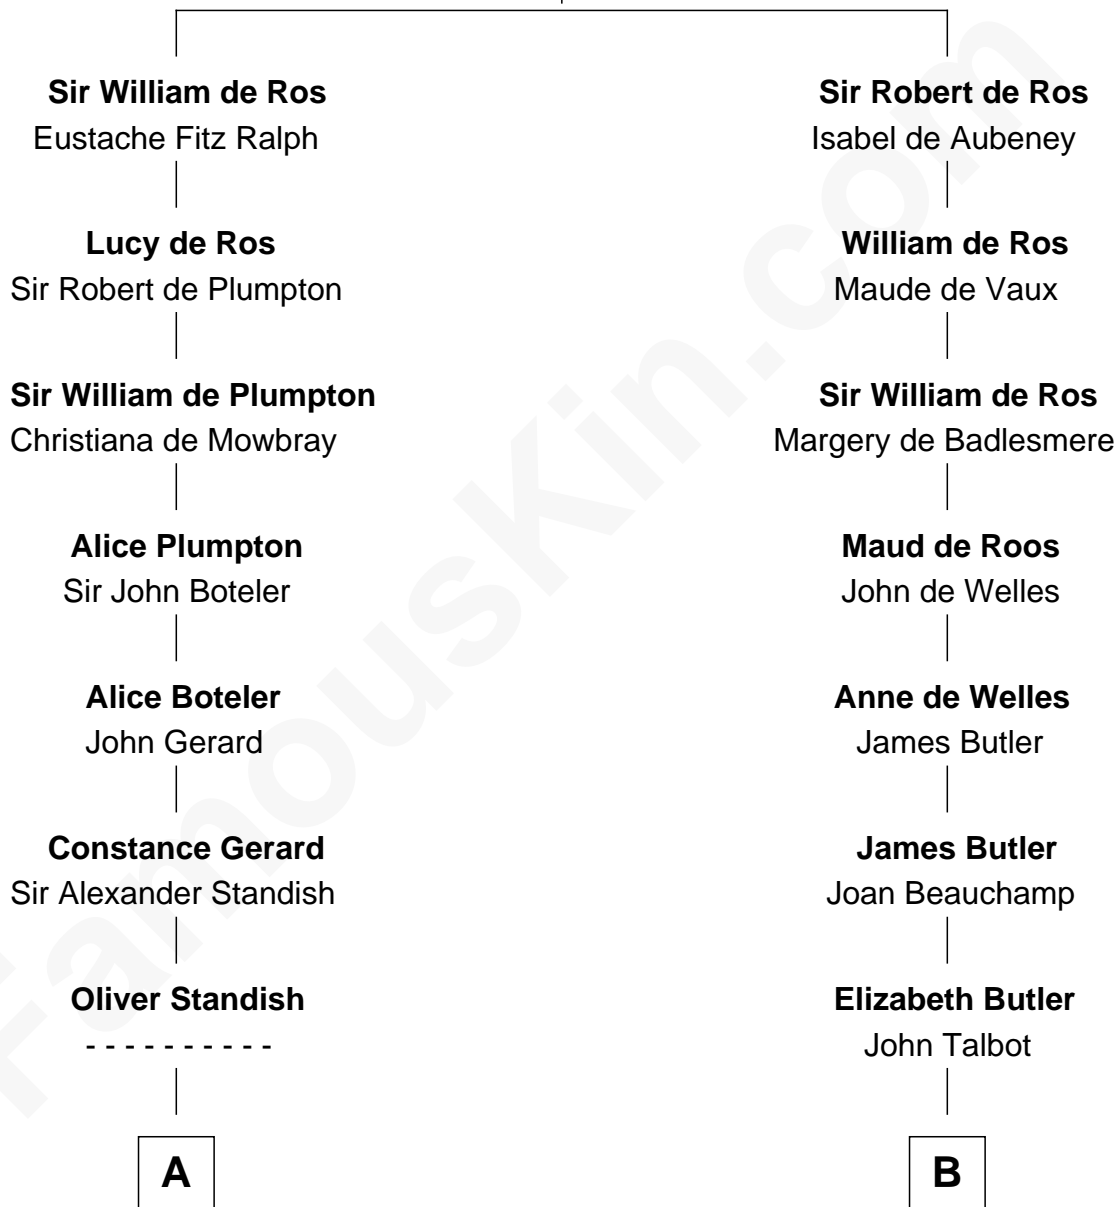

## Relationship Chart of

### John Hancock

*Signer of the Declaration of Independence*

16th cousin 3 times removed of

**James Russell Lowell**  
*American "Fireside" Poet*

**Sir William de Ros**  
Lucy FitzPiers

**C**

**Rebecca Russell**