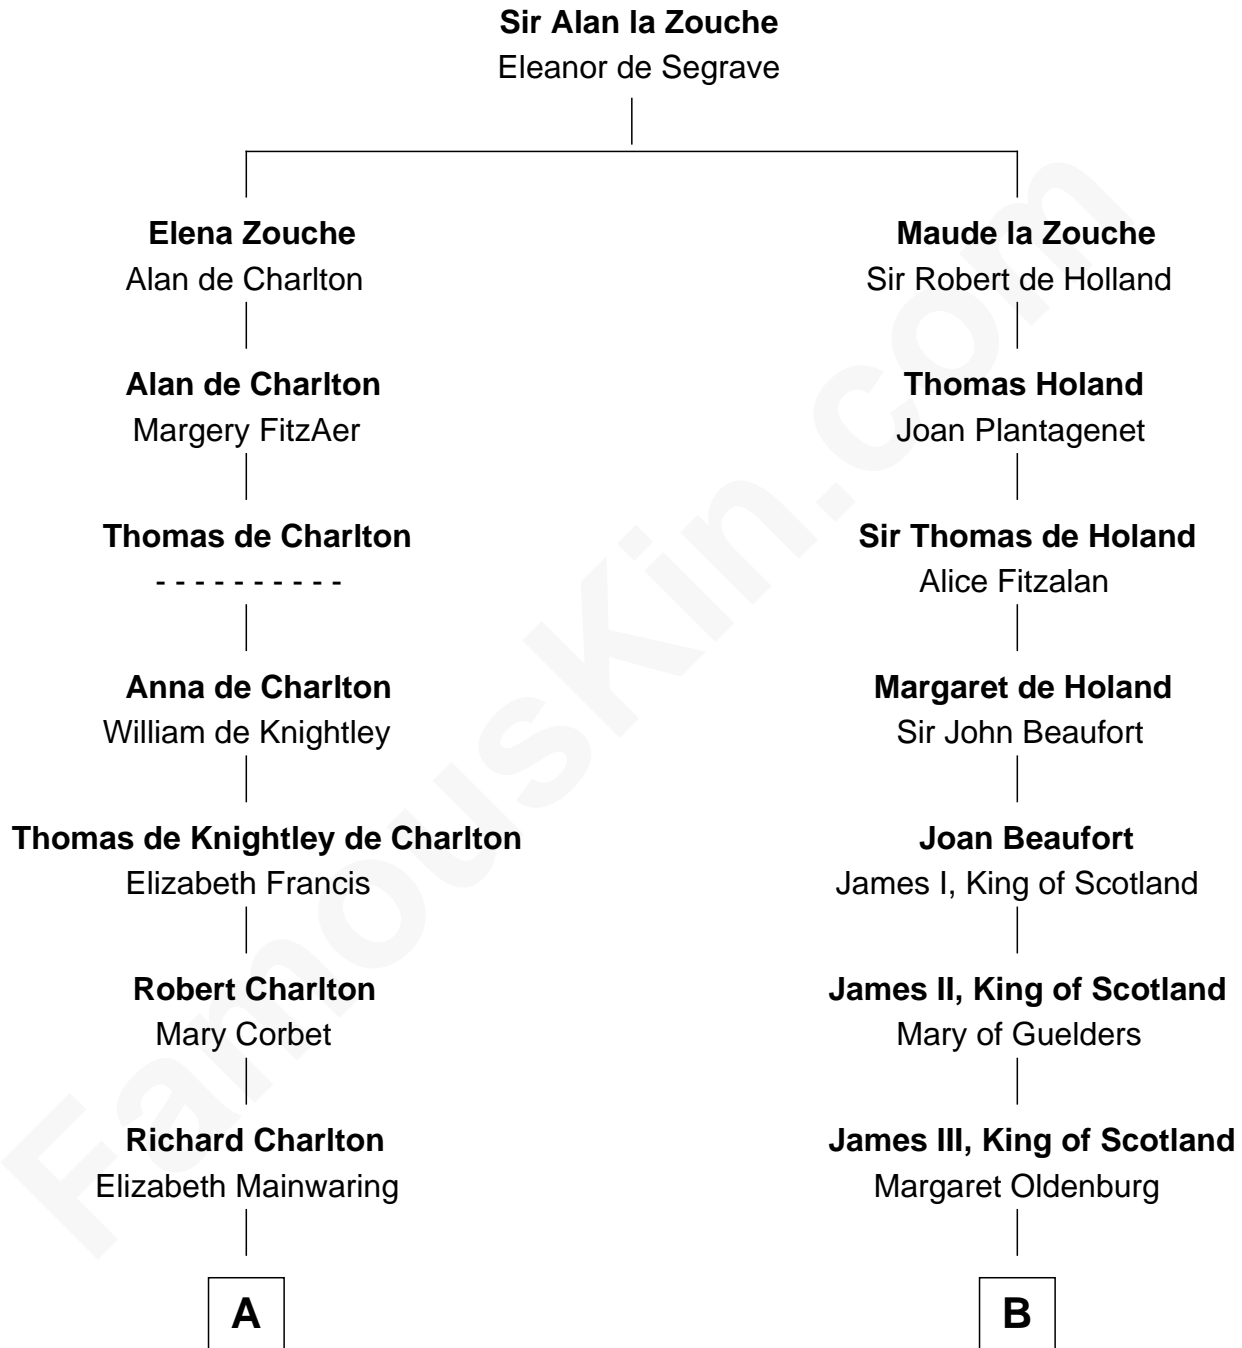

FamousKin.com

Relationship Chart of

John Hancock

Signer of the Declaration of Independence

15th cousin 4 times removed of

James Russell Lowell

American "Fireside" Poet

C

—
Mary Whipple Trail

Keith Spence
—

Harriet Brackett Spence

Rev. Charles Lowell
—

James Russell Lowell

American "Fireside" Poet

FamousKin.com