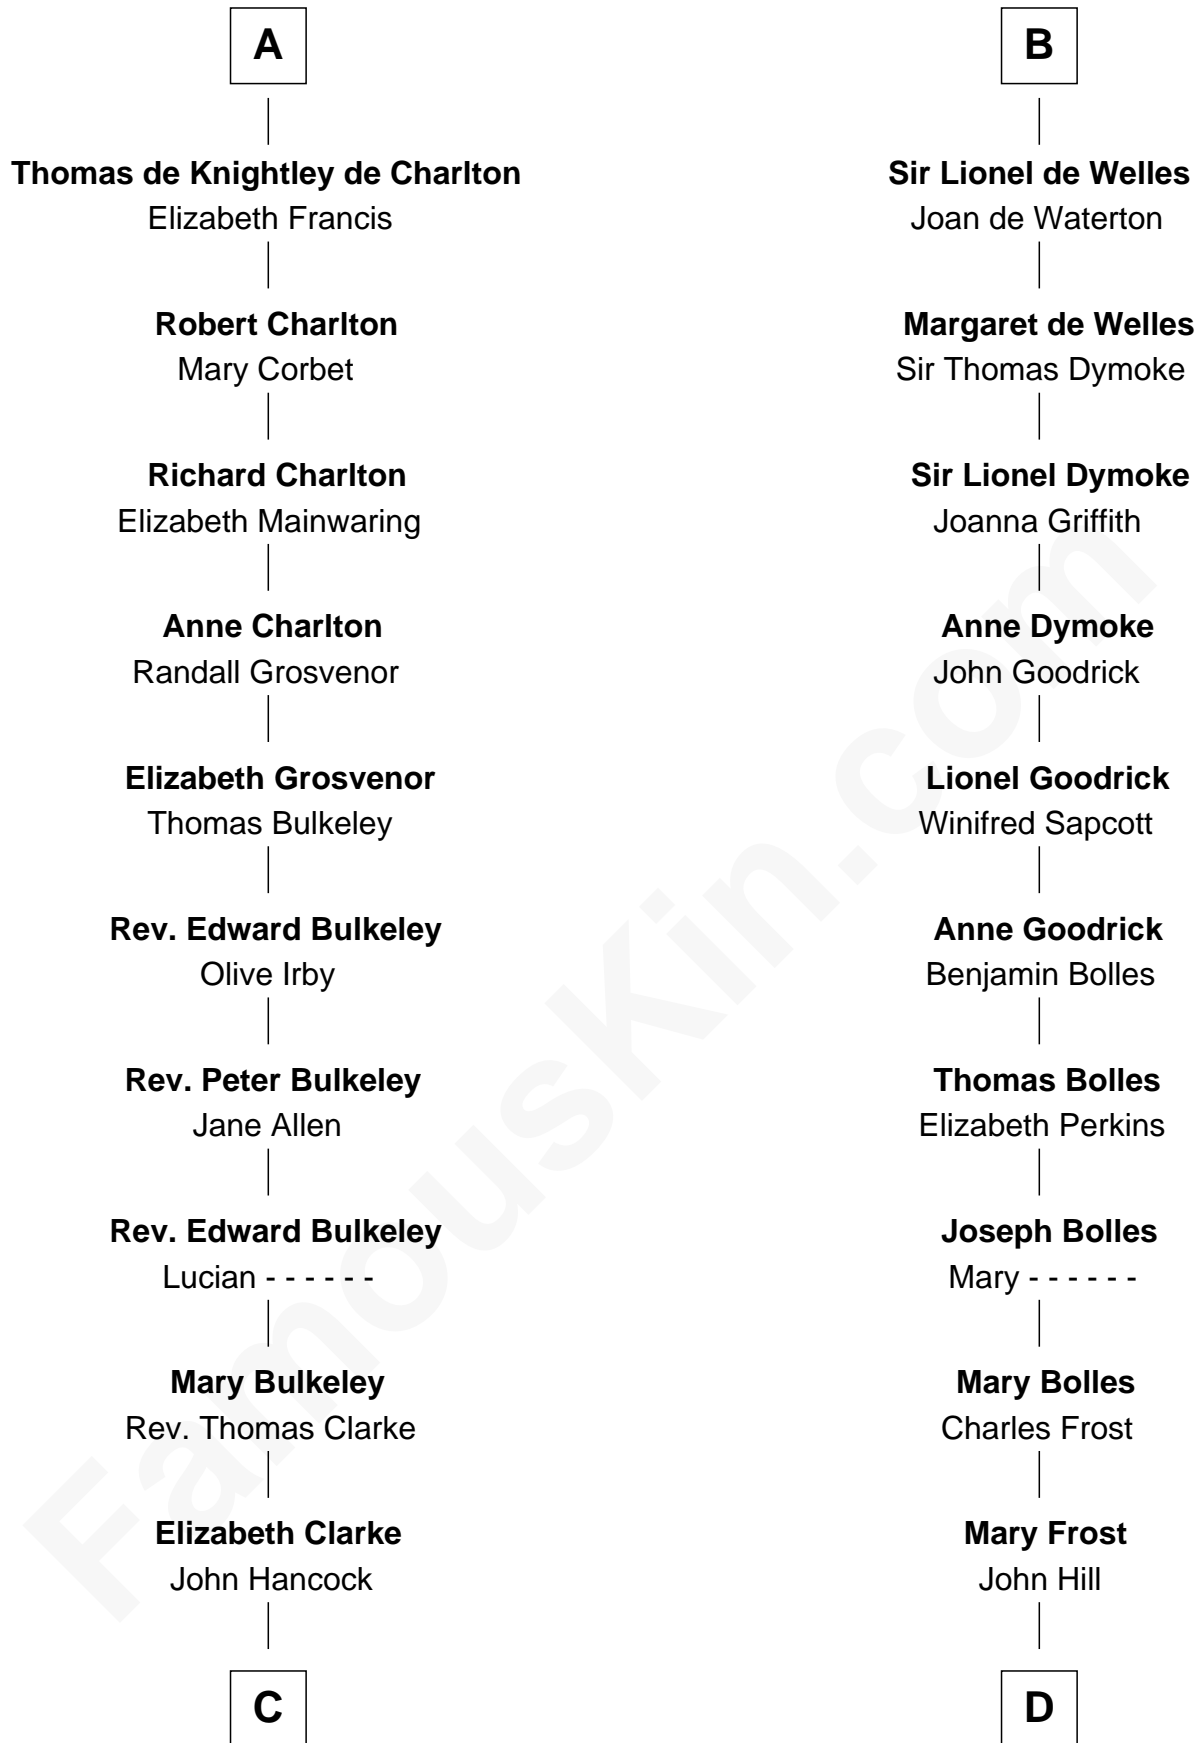

## Relationship Chart of

### John Hancock

*Signer of the Declaration of Independence*

**18th cousin 2 times removed of**

### Ichabod Goodwin

*27th Governor of New Hampshire*

**C**

**Rev. John Hancock**

Mary Hawke

**John Hancock**

*Signer of Declaration of Independence*

**D**