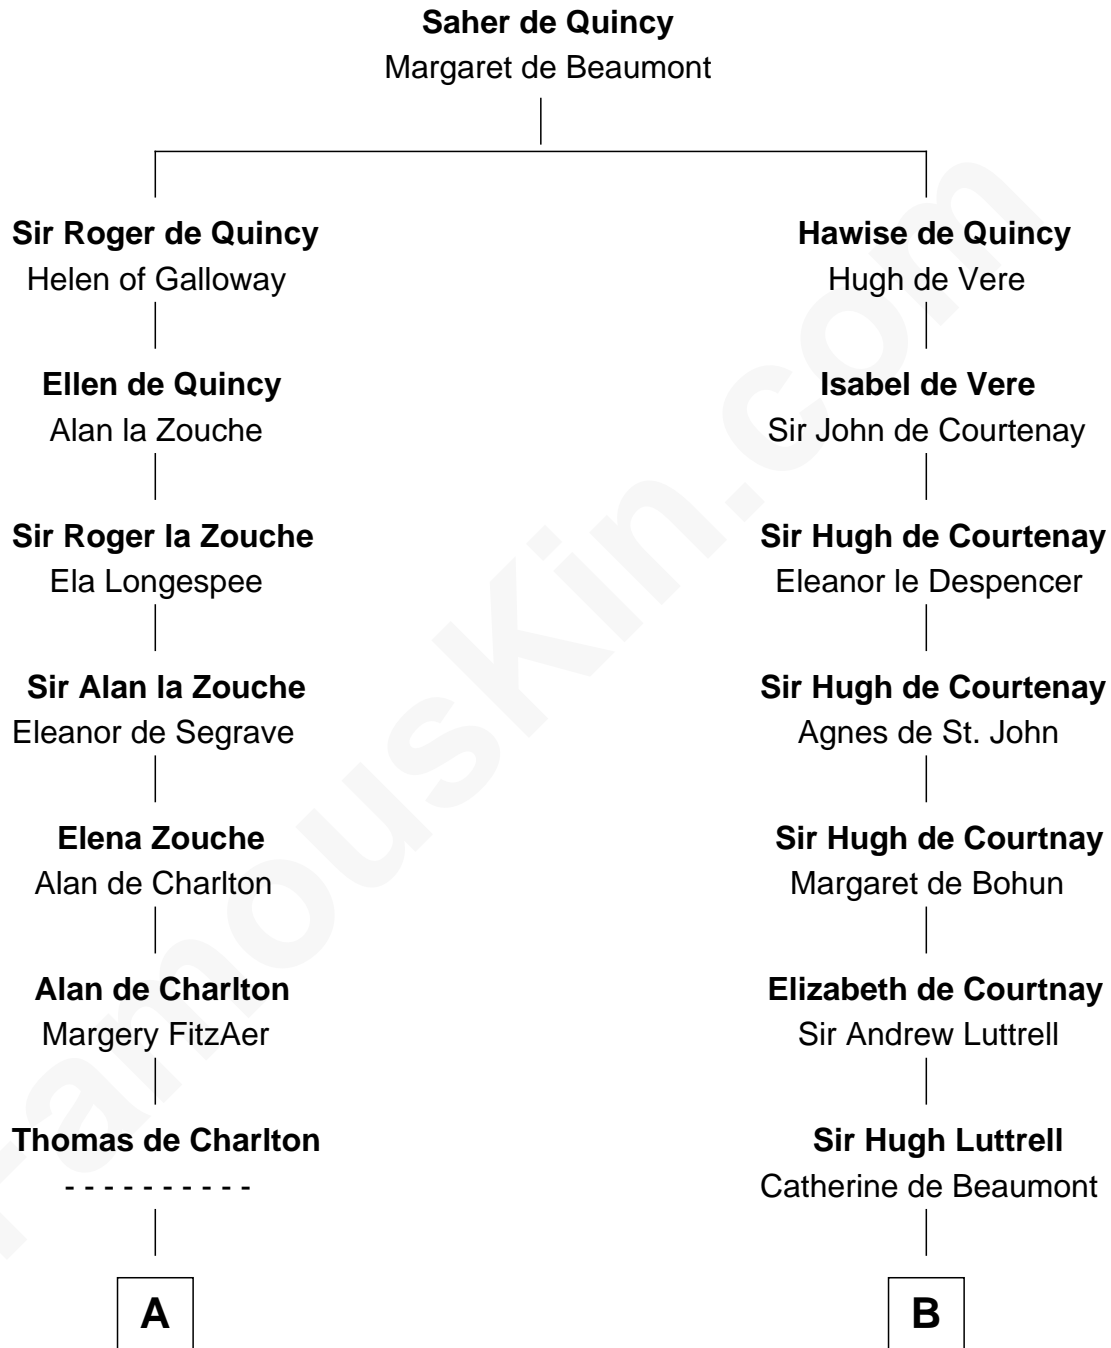

FamousKin.com Relationship Chart of

John Hancock

Signer of the Declaration of Independence

19th cousin of

Ichabod Goodwin

27th Governor of New Hampshire

C

Elizabeth Clarke

John Hancock

Rev. John Hancock

Mary Hawke

John Hancock

Signer of Declaration of Independence

D

Col. Joseph Gerrish

Anna Thompson

Anna Thompson Gerrish

Samuel Goodwin

Ichabod Goodwin

27th Governor of New Hampshire

FamousKin.com