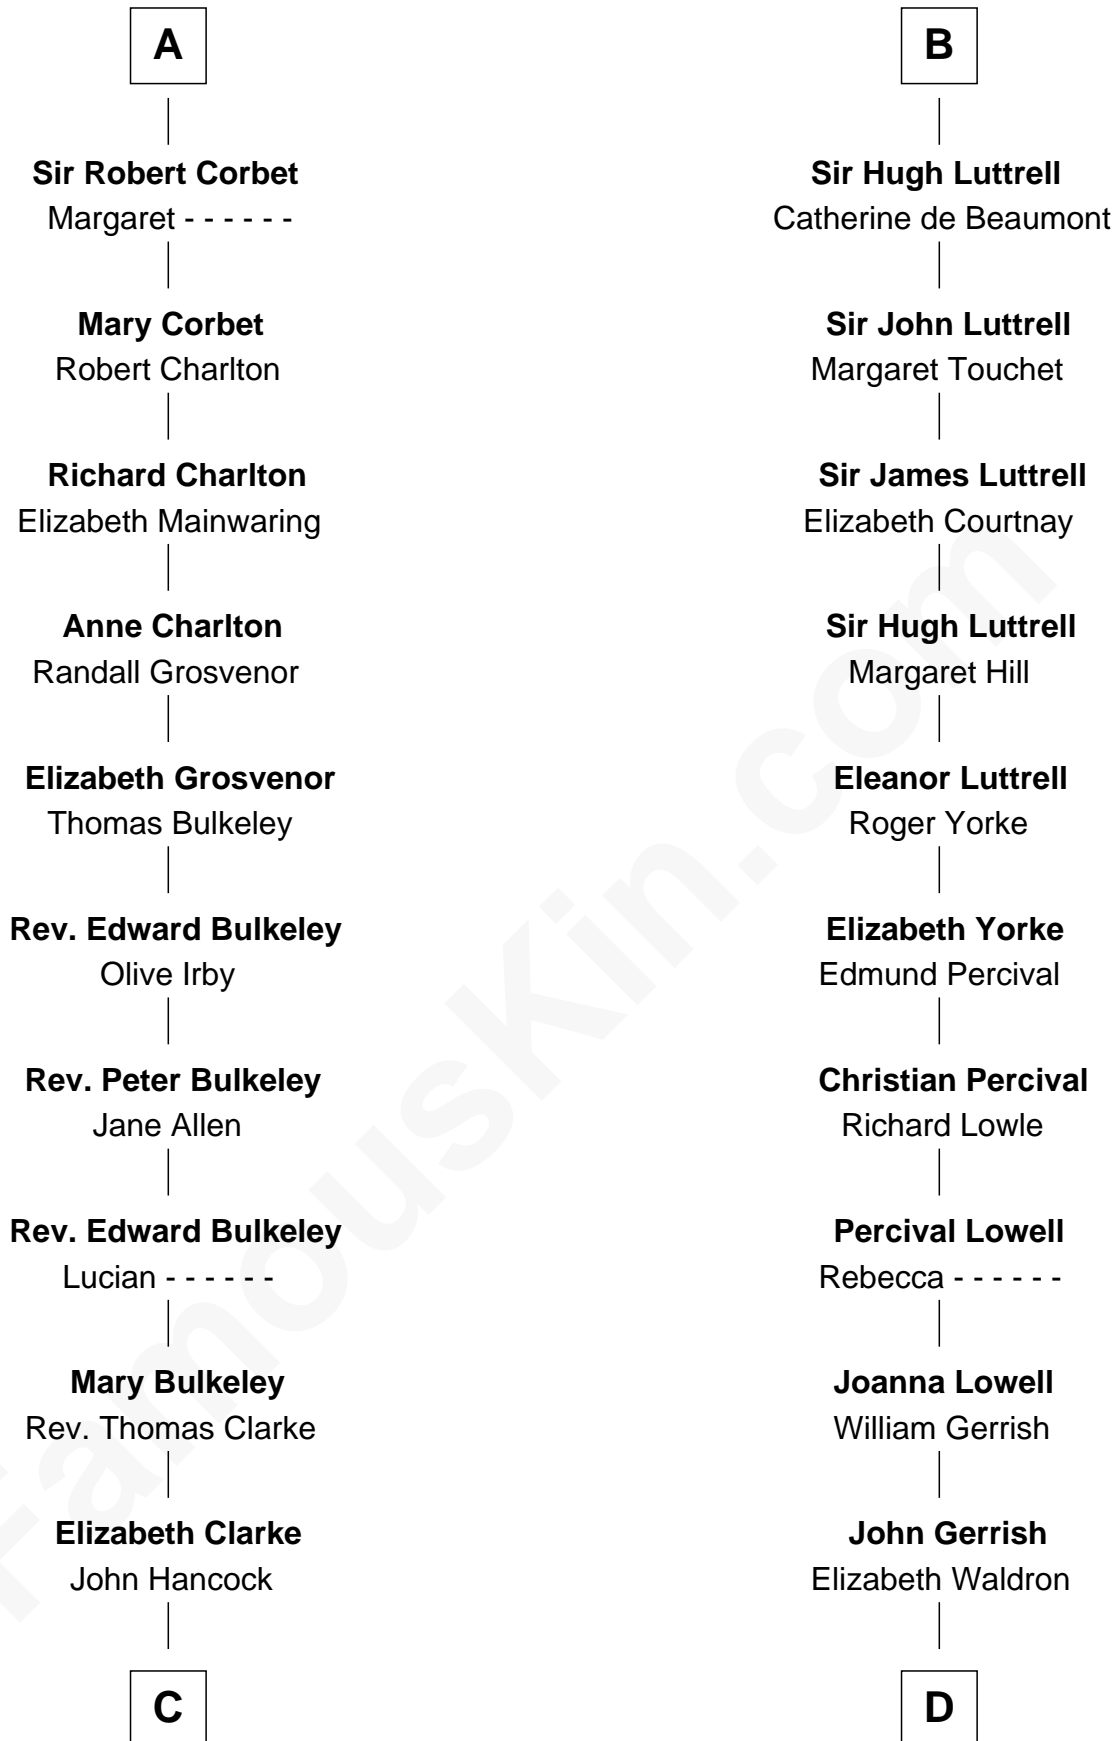

FamousKin.com Relationship Chart of

John Hancock

Signer of the Declaration of Independence

18th cousin 2 times removed of

Ichabod Goodwin

27th Governor of New Hampshire

John FitzGilbert
Sybilla of Salisbury