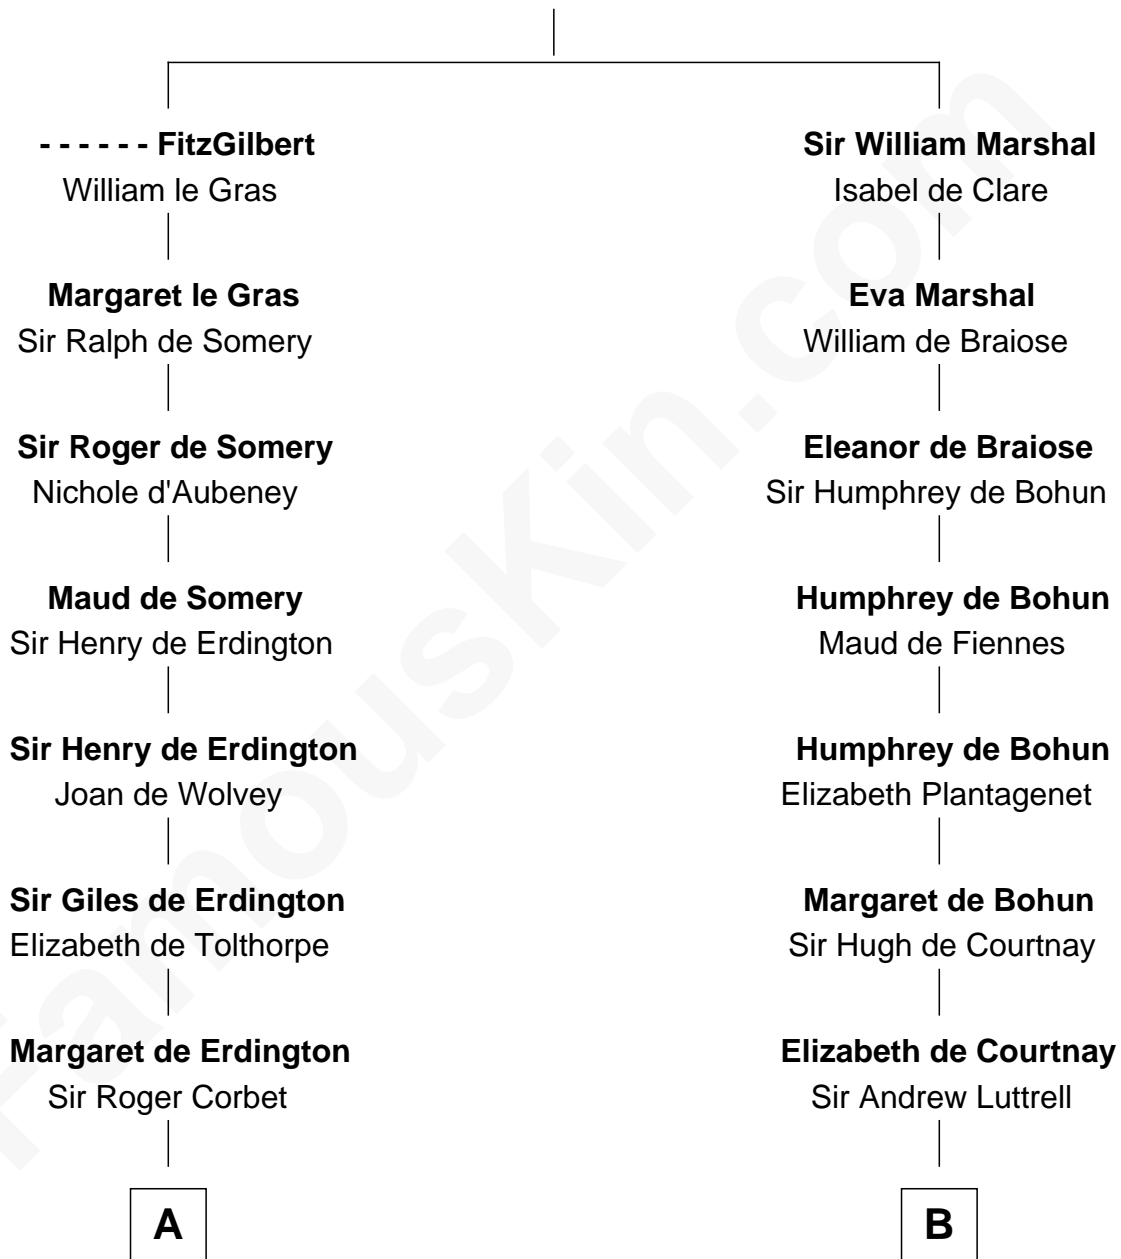

FamousKin.com Relationship Chart of

John Hancock

Signer of the Declaration of Independence

18th cousin 2 times removed of

Ichabod Goodwin

27th Governor of New Hampshire

John FitzGilbert
Sybilla of Salisbury

C

Rev. John Hancock

Mary Hawke

John Hancock

Signer of Declaration of Independence

D

Col. Timothy Gerrish

Sarah Elliot

Col. Joseph Gerrish

Anna Thompson

Anna Thompson Gerrish

Samuel Goodwin

Ichabod Goodwin

27th Governor of New Hampshire

FamousKin.com