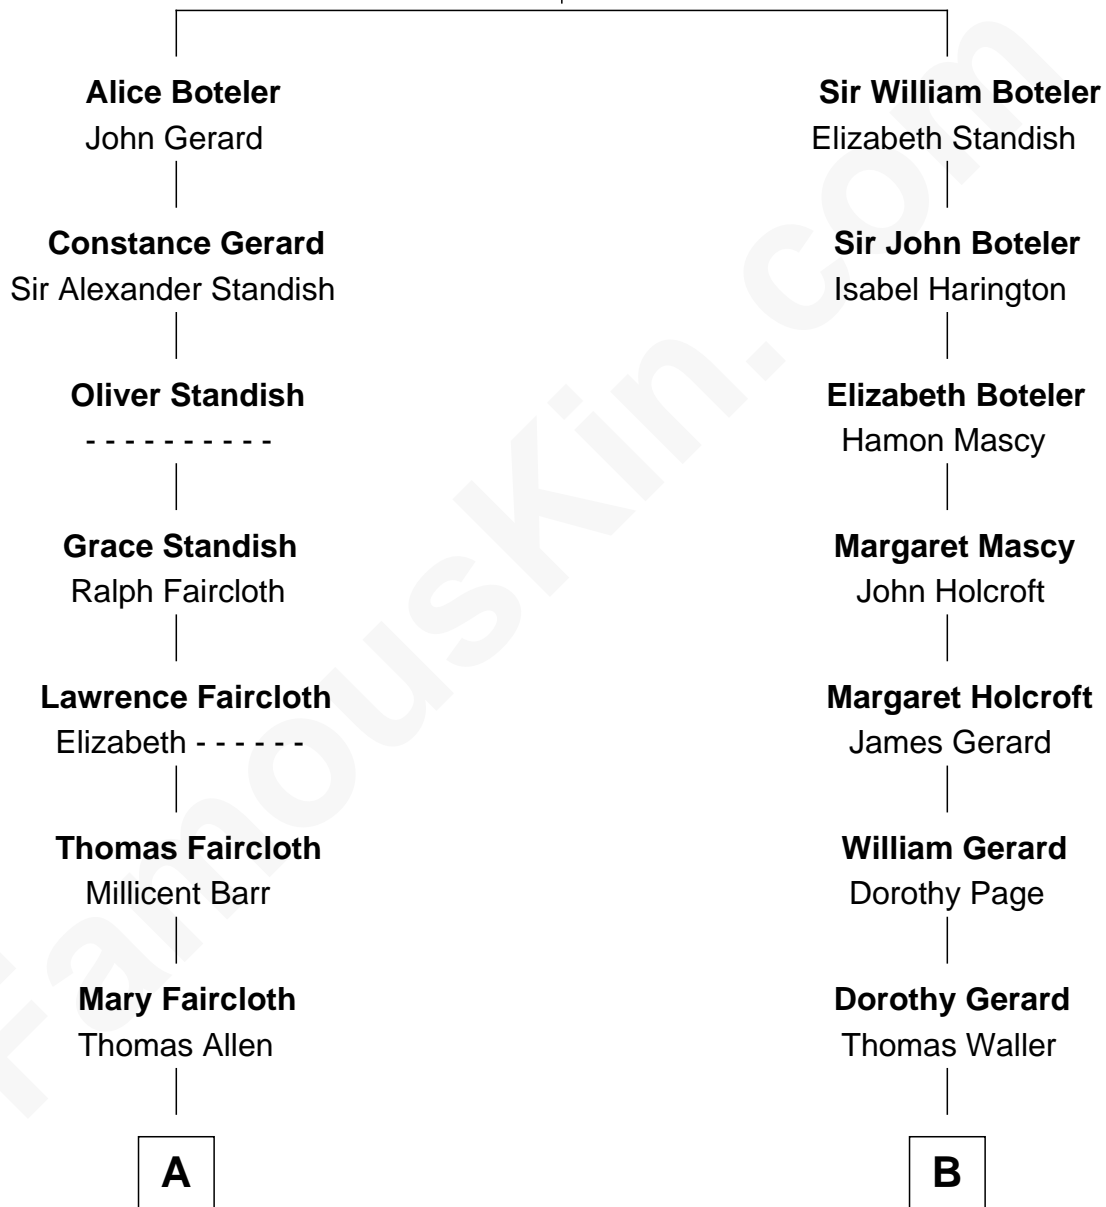

FamousKin.com

Relationship Chart of

John Hancock

Signer of the Declaration of Independence

12th cousin 2 times removed of

Capt. William Lewis Herndon

Captain of the ill fated S.S. Central America

Sir John Boteler

Alice Plumpton

A

Jane Allen
Rev. Peter Bulkeley

Rev. Edward Bulkeley
Lucian - - - - -

Mary Bulkeley
Rev. Thomas Clarke

Elizabeth Clarke
John Hancock

Rev. John Hancock
Mary Hawke

John Hancock
Signer of Declaration of Independence