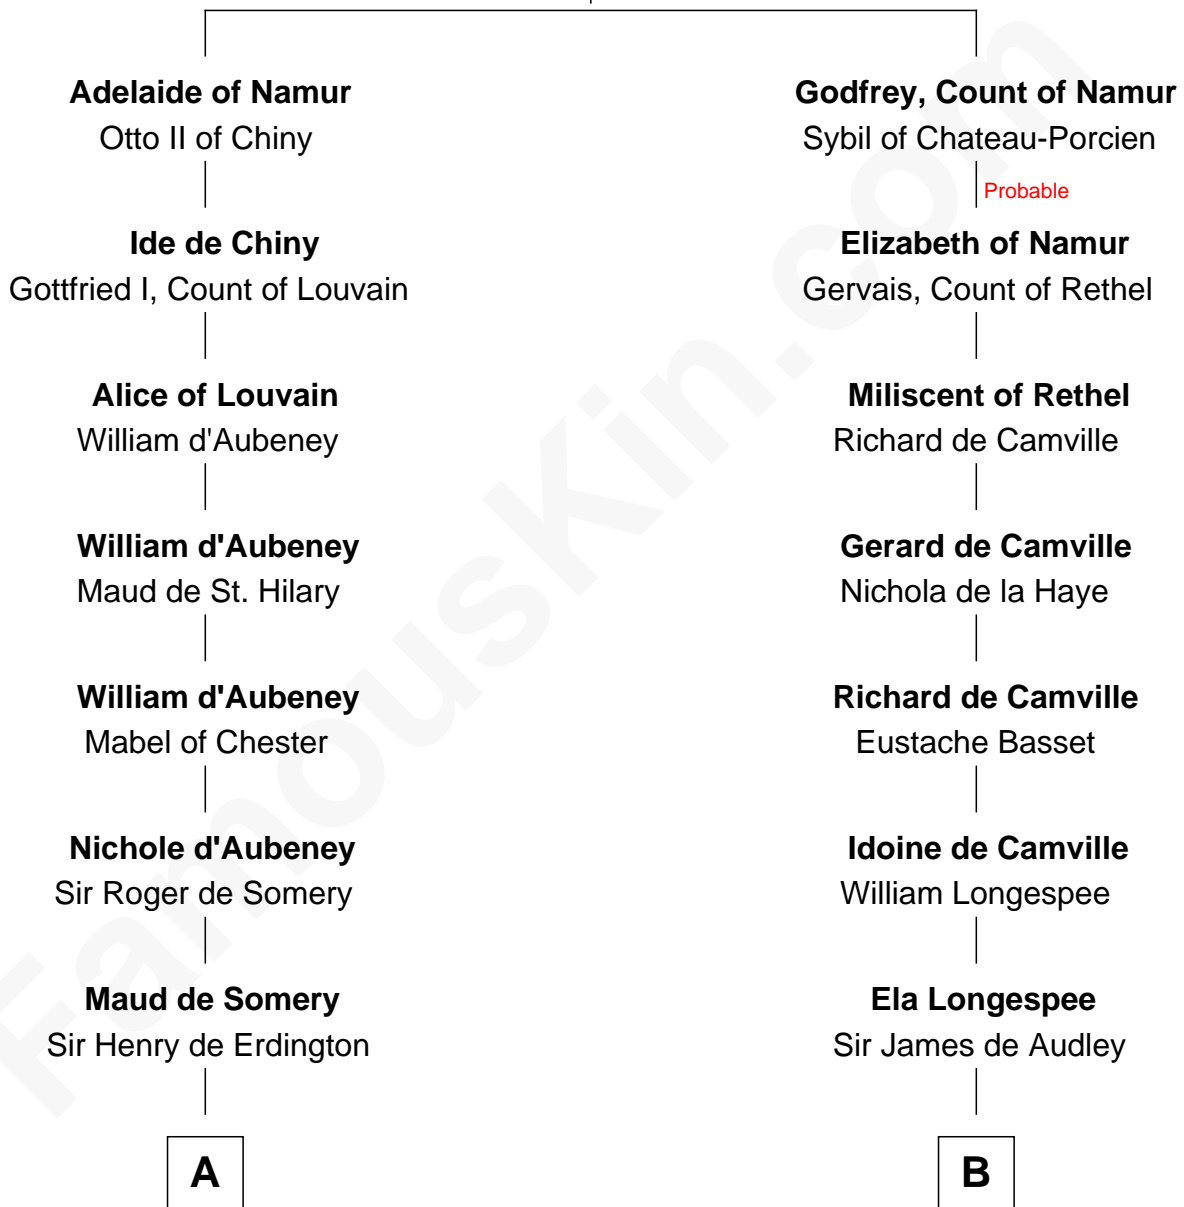

## Relationship Chart of

### John Hancock

Signer of the Declaration of Independence

17th cousin 4 times removed of

**Gov. Thomas Dudley**

(1576 - 1653) Great Migration Immigrant 1630

**Albert III, Count of Namur**

Ida of Saxony

**C**

Rev. Edward Bulkeley

Lucian - - - - -

**Mary Bulkeley**

Rev. Thomas Clarke

**Elizabeth Clarke**

John Hancock

**Rev. John Hancock**

Mary Hawke