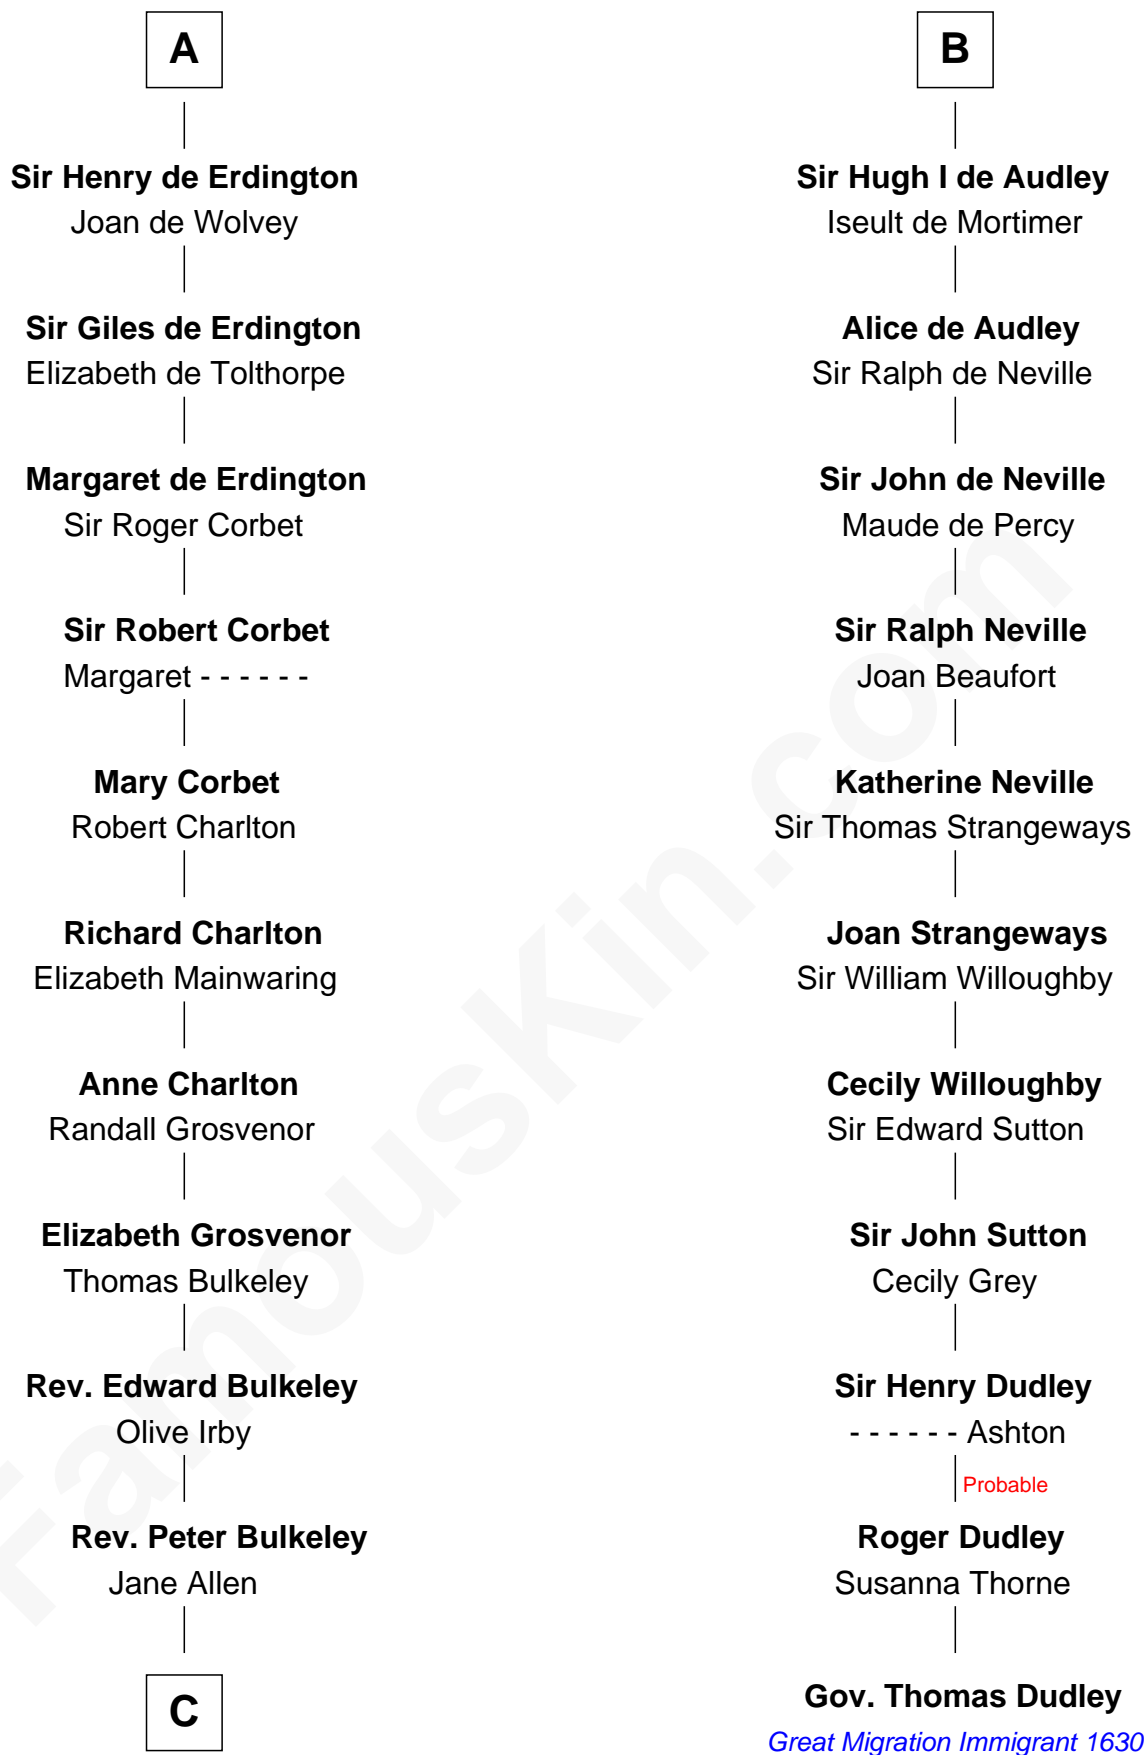

## Relationship Chart of

### John Hancock

Signer of the Declaration of Independence

17th cousin 4 times removed of

**Gov. Thomas Dudley**

(1576 - 1653) Great Migration Immigrant 1630

**Albert III, Count of Namur**

Ida of Saxony

**C**

Rev. Edward Bulkeley

Lucian - - - - -

**Mary Bulkeley**

Rev. Thomas Clarke

**Elizabeth Clarke**

John Hancock

**Rev. John Hancock**

Mary Hawke