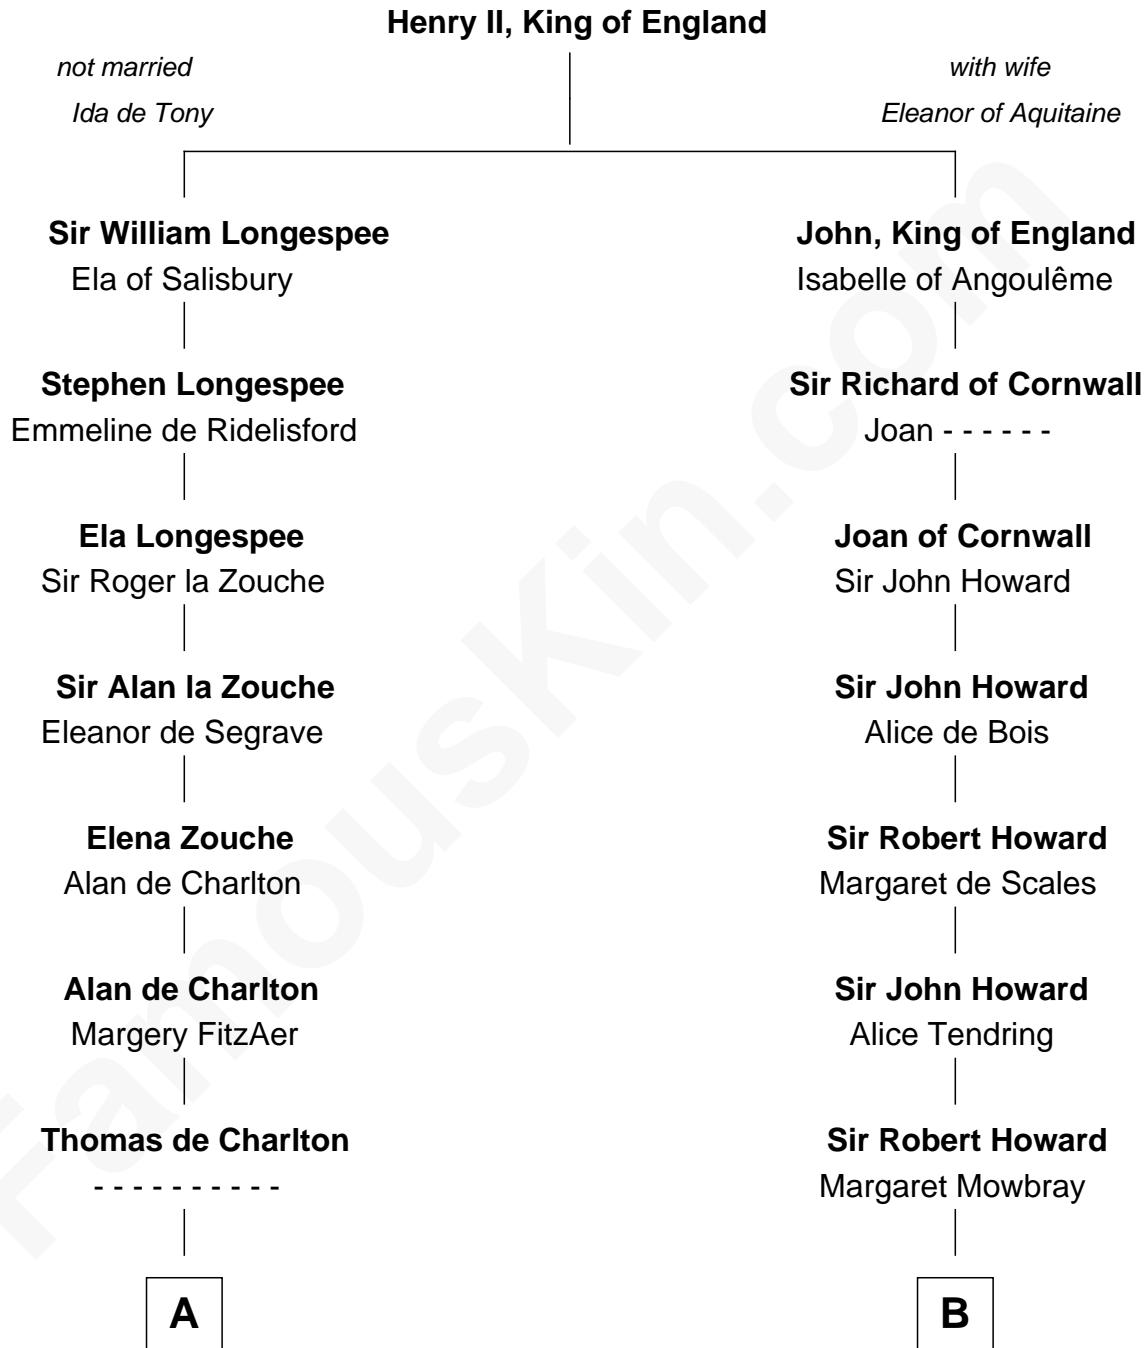

FamousKin.com

Relationship Chart of

John Hancock

Signer of the Declaration of Independence

10th cousin 9 times removed of

Anne Boleyn

2nd Wife of King Henry VIII

C

—
Elizabeth Clarke

John Hancock

—
Rev. John Hancock

Mary Hawke

—
John Hancock

Signer of Declaration of Independence

FamousKin.com