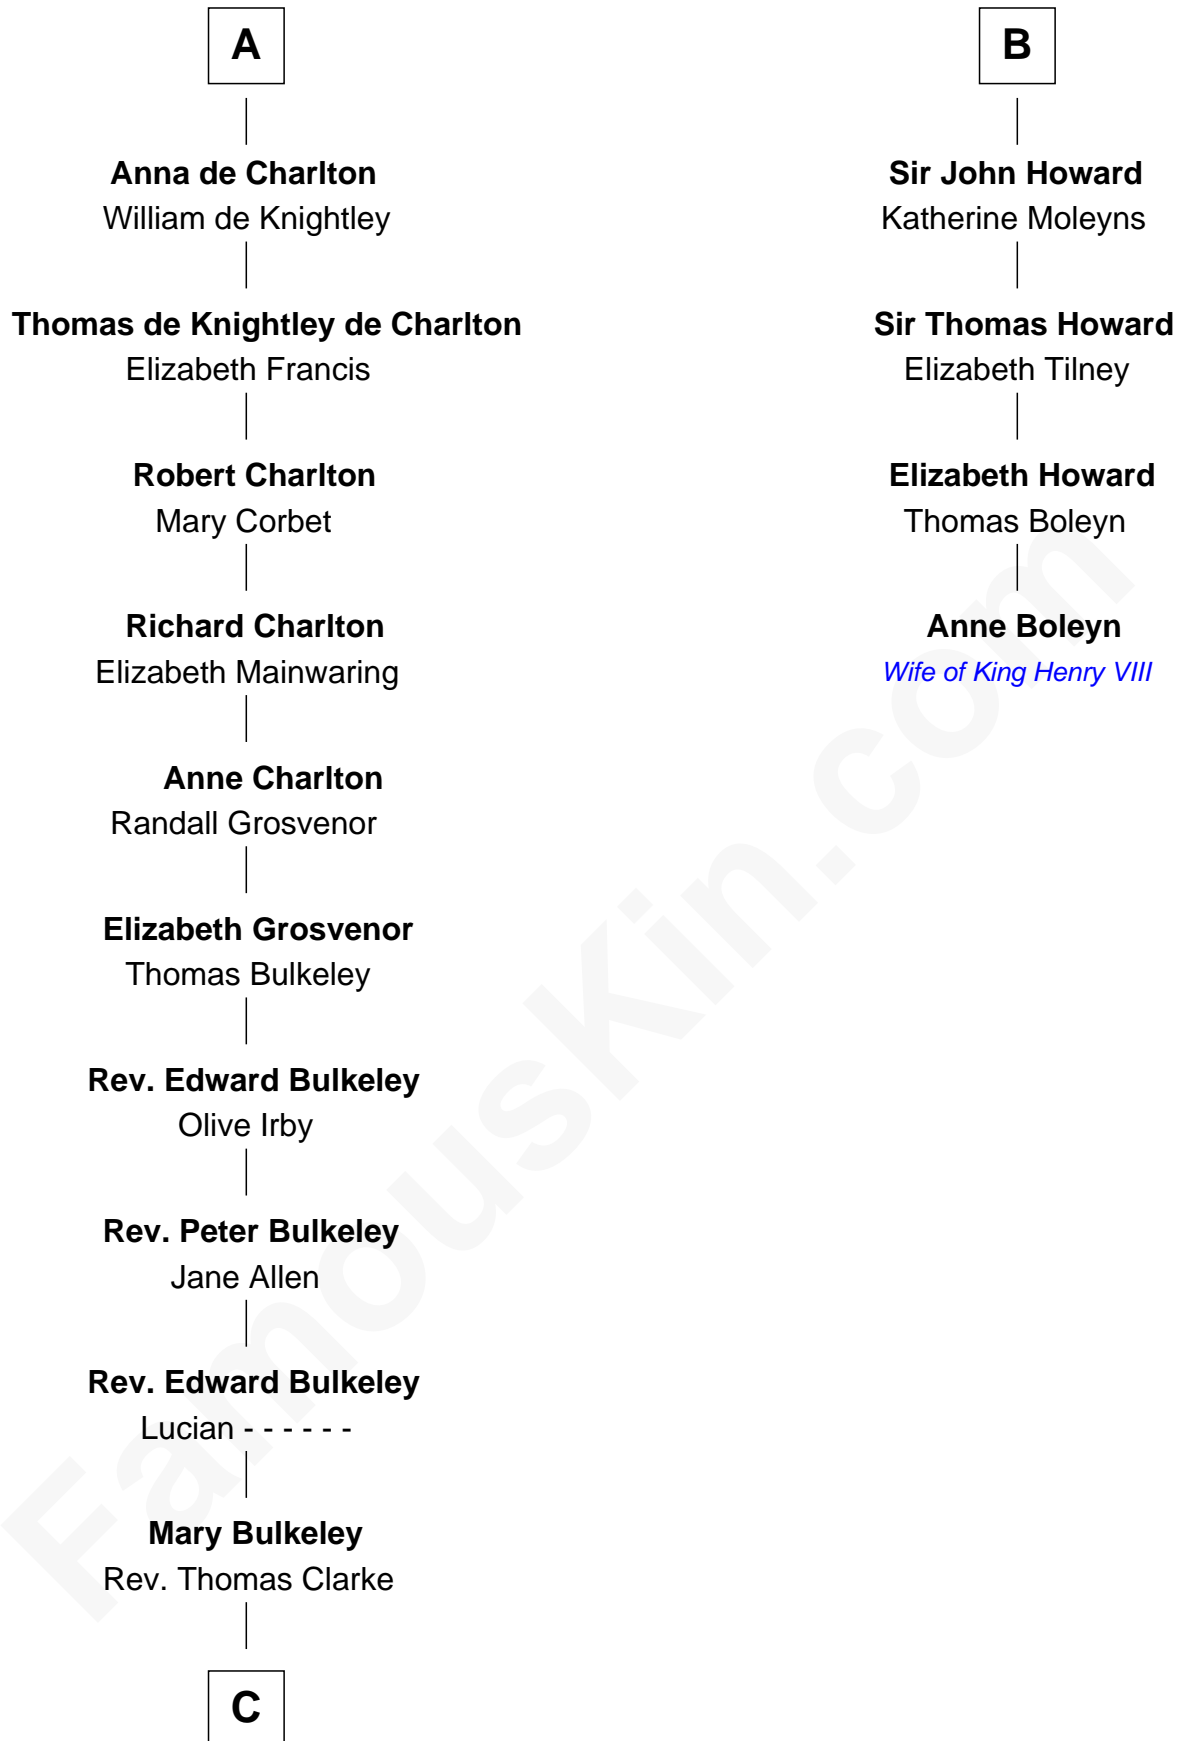

FamousKin.com

Relationship Chart of

John Hancock

Signer of the Declaration of Independence

10th cousin 9 times removed of

Anne Boleyn

2nd Wife of King Henry VIII

C

—
Elizabeth Clarke

John Hancock

—
Rev. John Hancock

Mary Hawke

—
John Hancock

Signer of Declaration of Independence

FamousKin.com