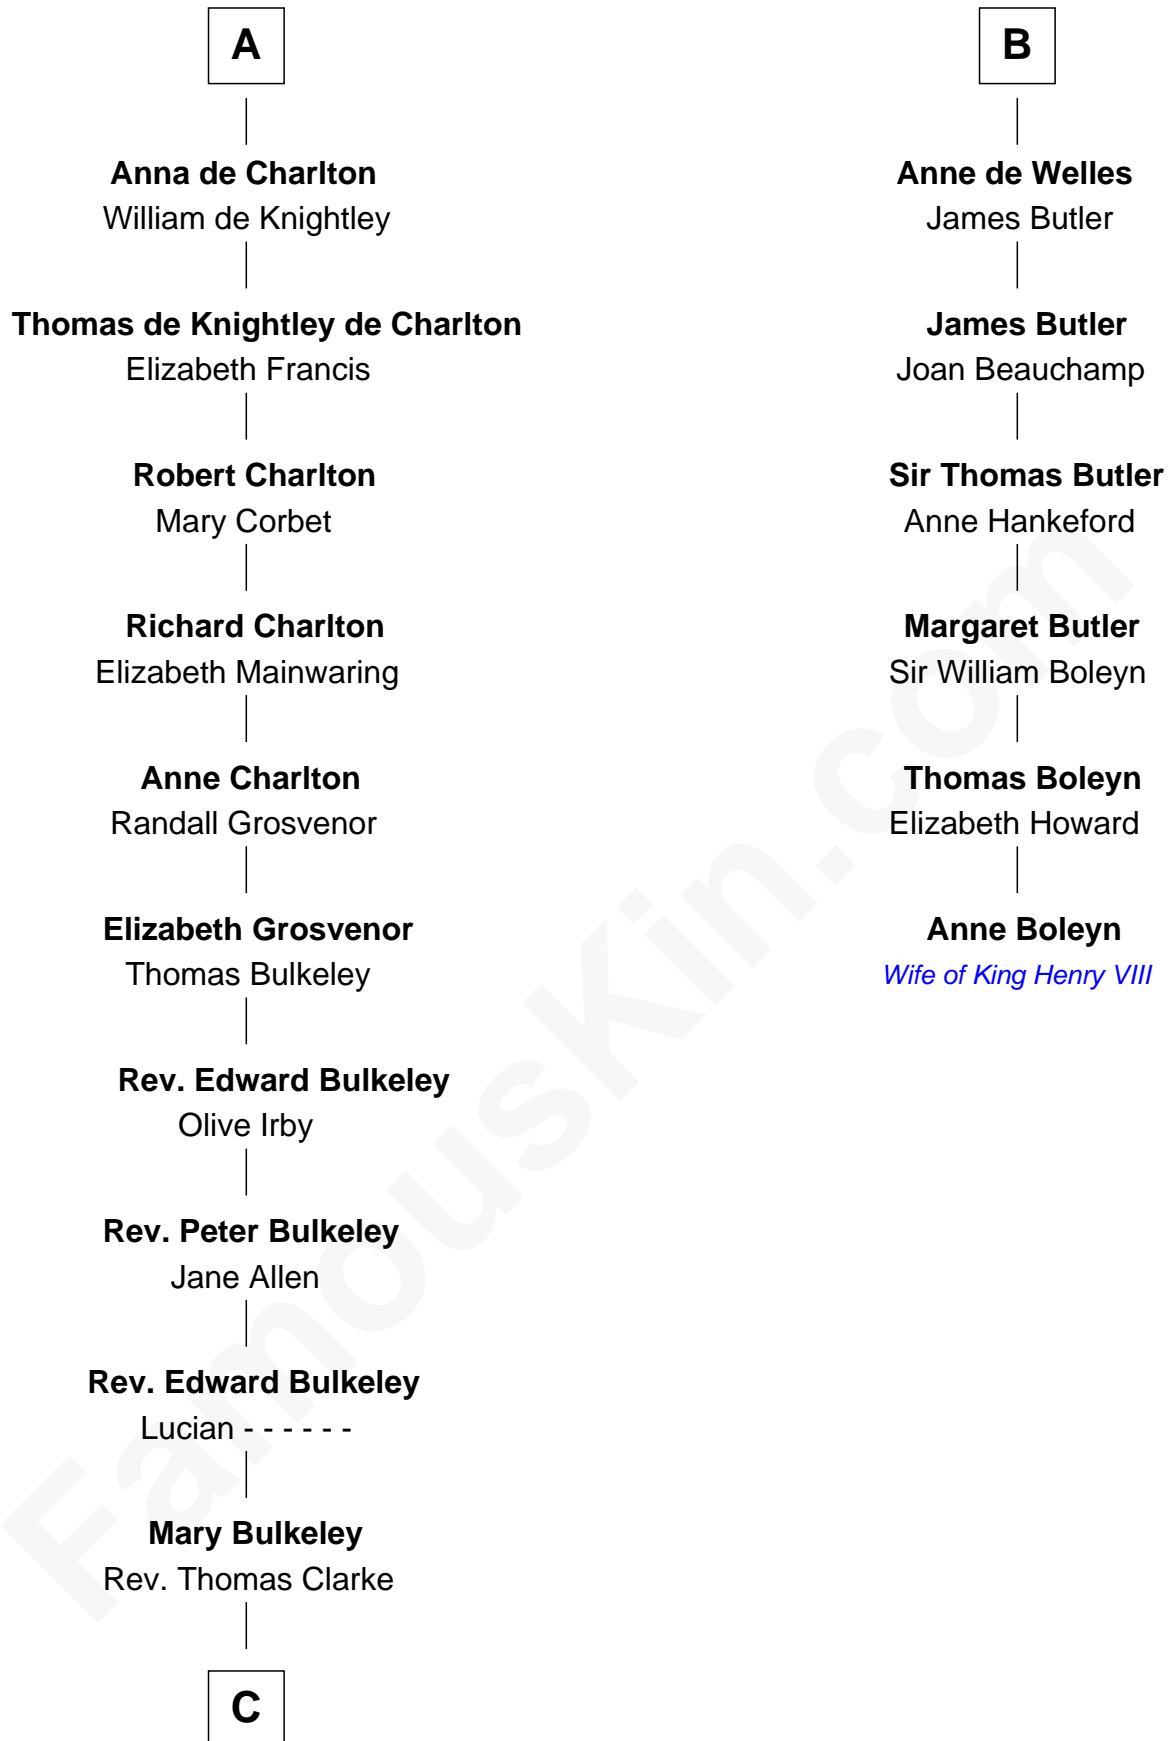

FamousKin.com

Relationship Chart of

John Hancock

Signer of the Declaration of Independence

12th cousin 7 times removed of

Anne Boleyn

2nd Wife of King Henry VIII

C

—
Elizabeth Clarke

John Hancock

—
Rev. John Hancock

Mary Hawke

—
John Hancock

Signer of Declaration of Independence

FamousKin.com