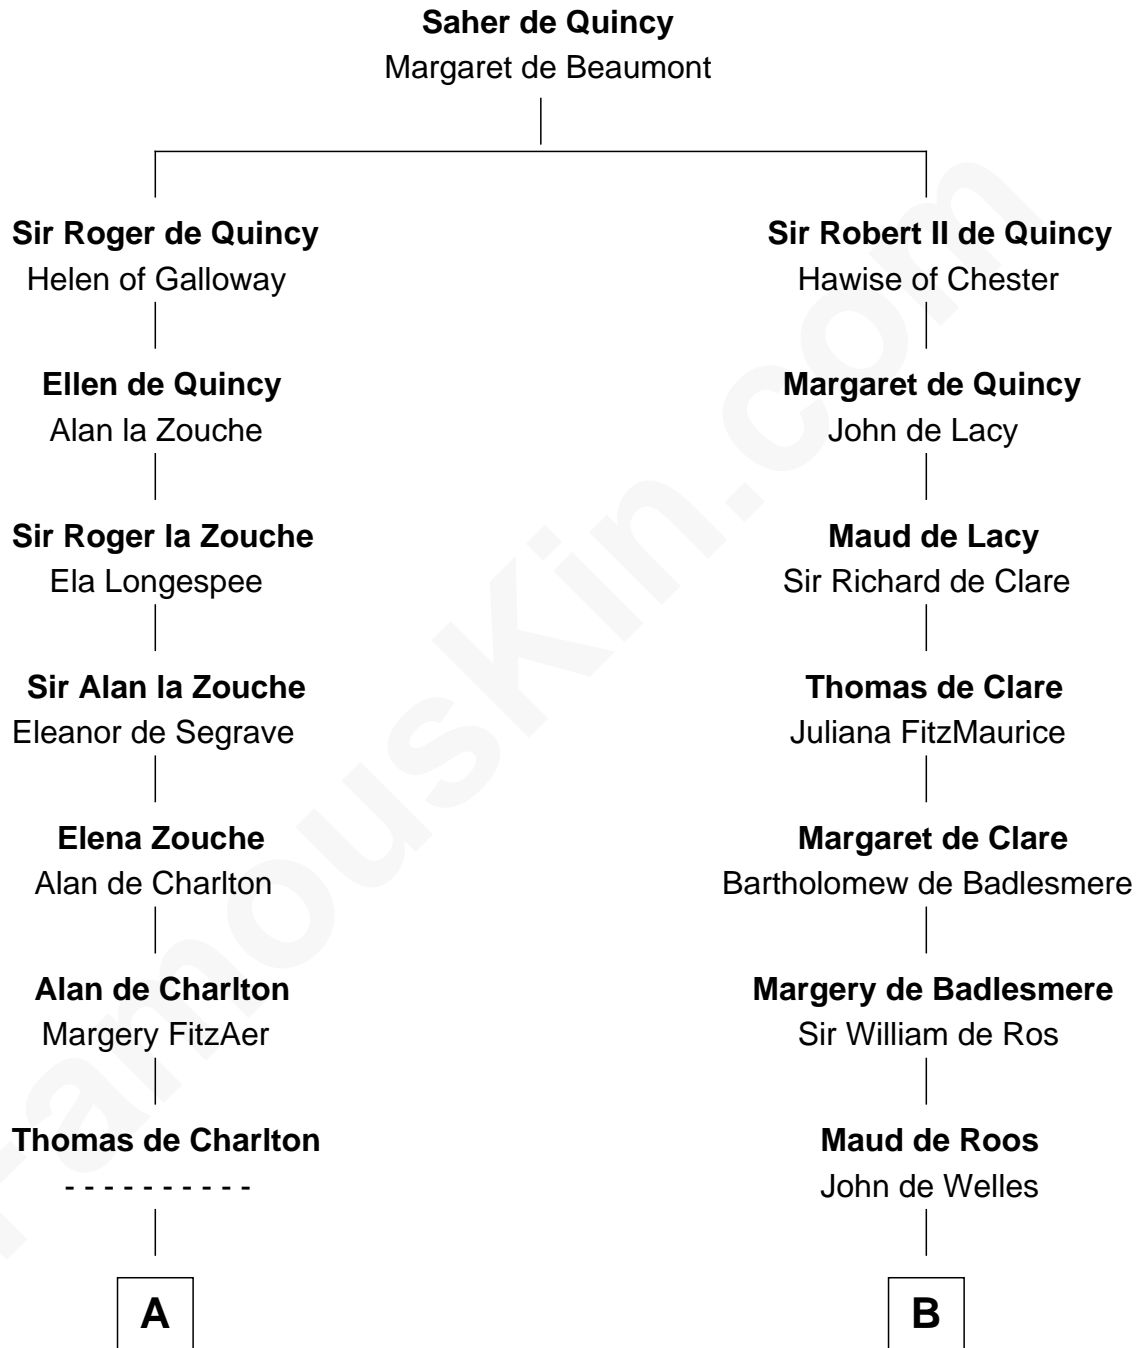

FamousKin.com

Relationship Chart of

John Hancock

Signer of the Declaration of Independence

12th cousin 7 times removed of

Anne Boleyn

2nd Wife of King Henry VIII

C

—
Elizabeth Clarke

John Hancock

—
Rev. John Hancock

Mary Hawke

—
John Hancock

Signer of Declaration of Independence

FamousKin.com