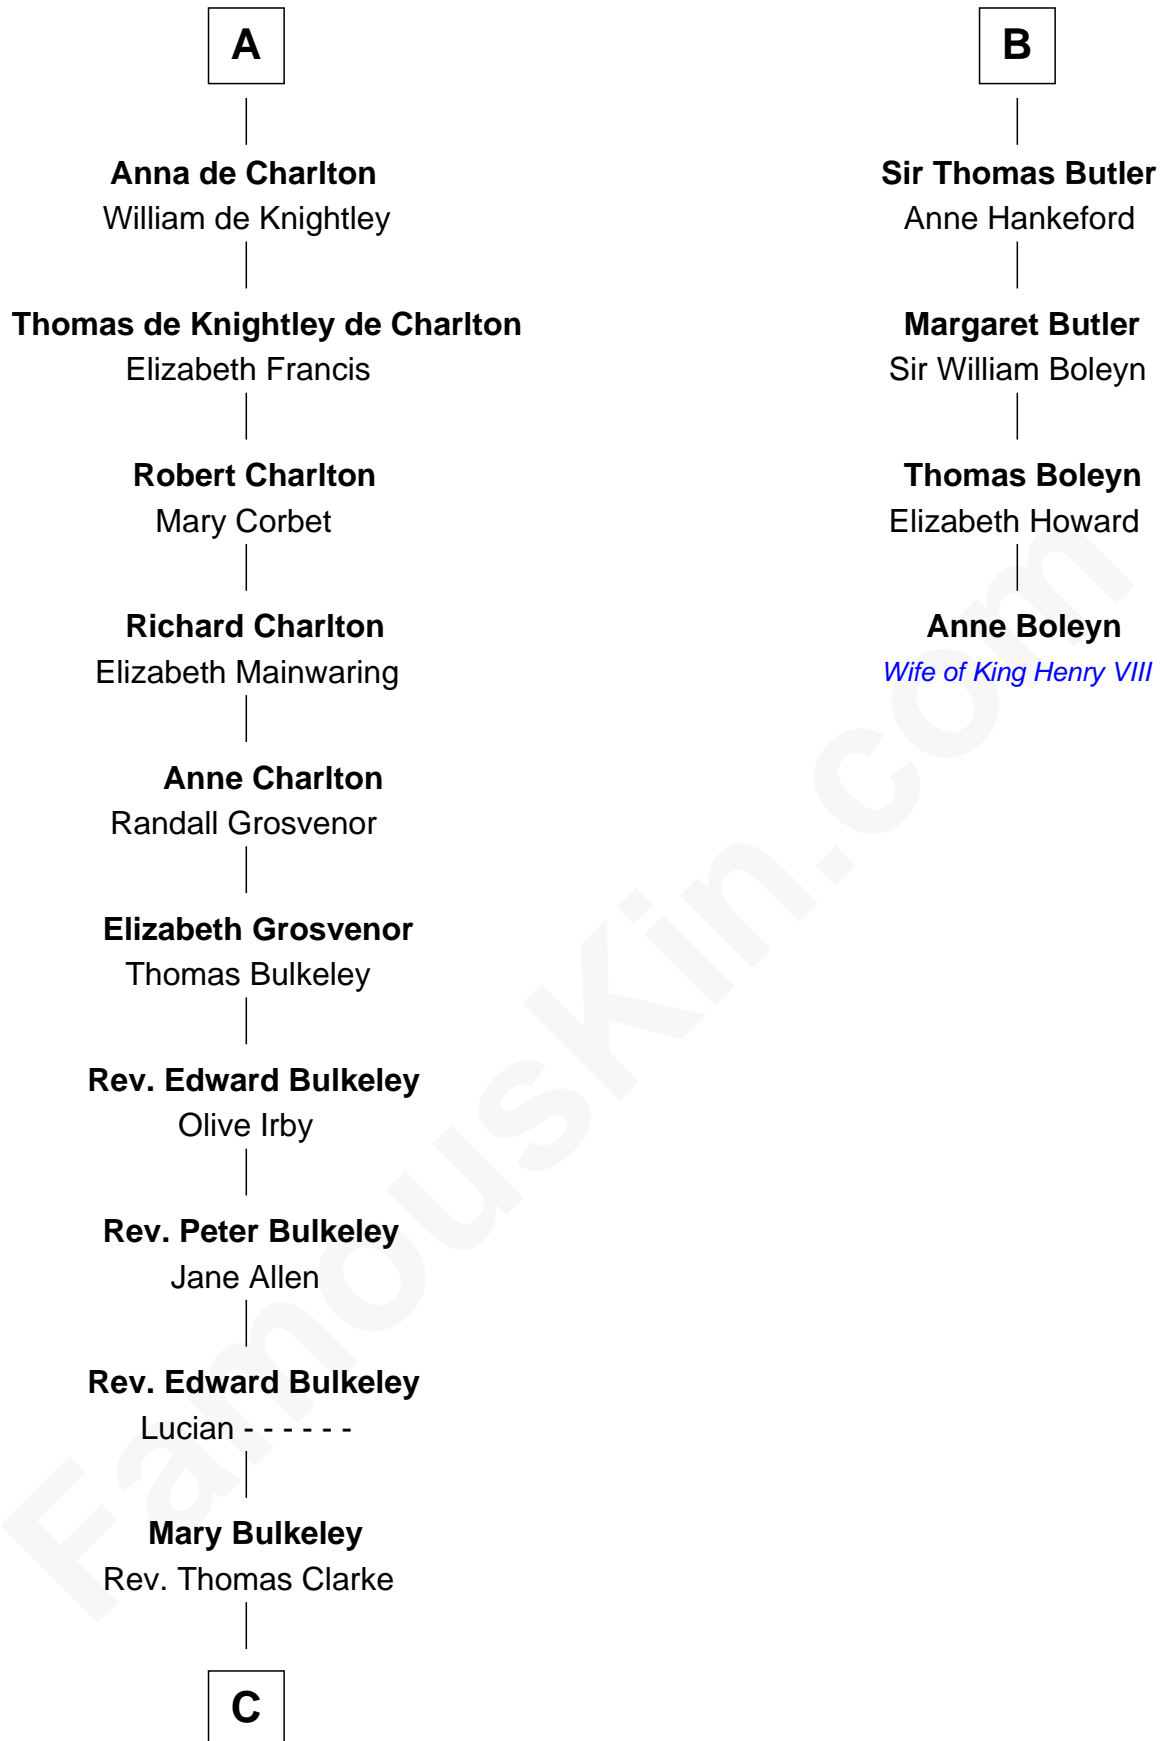

FamousKin.com

Relationship Chart of

John Hancock

Signer of the Declaration of Independence

10th cousin 9 times removed of

Anne Boleyn

2nd Wife of King Henry VIII

C

—
Elizabeth Clarke

John Hancock

—
Rev. John Hancock

Mary Hawke

—
John Hancock

Signer of Declaration of Independence

FamousKin.com