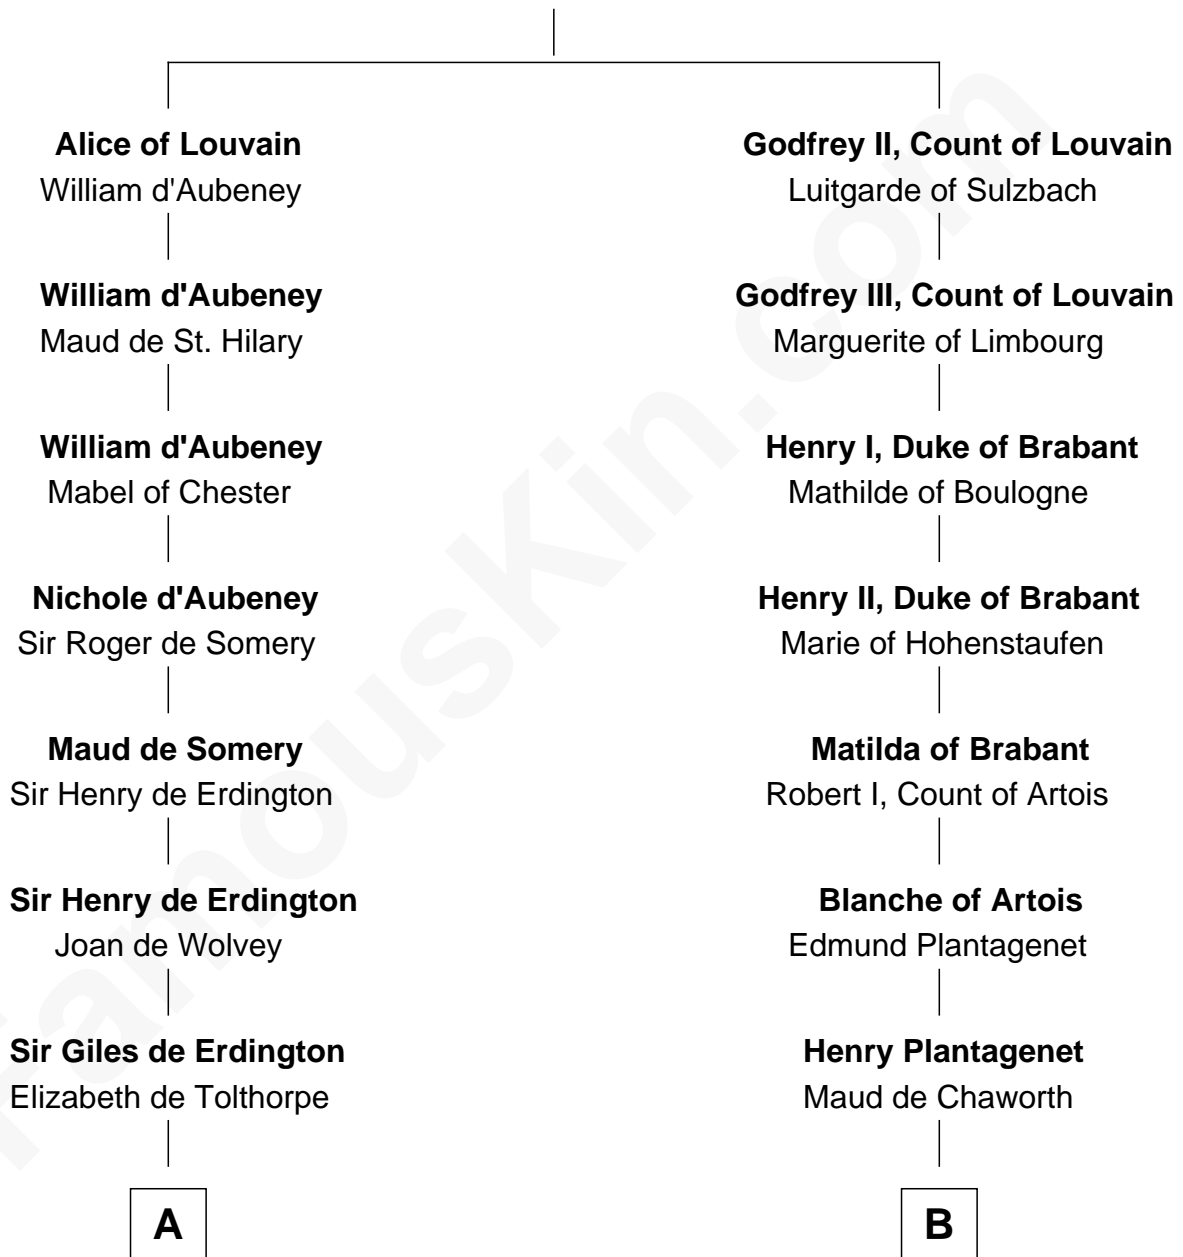

FamousKin.com Relationship Chart of

John Hancock

Signer of the Declaration of Independence

13th cousin 6 times removed of

King Henry VIII

King of England

Gottfried I, Count of Louvain

Ide de Chiny

C

—
Elizabeth Clarke

John Hancock

—
Rev. John Hancock

Mary Hawke

—
John Hancock

Signer of Declaration of Independence

FamousKin.com