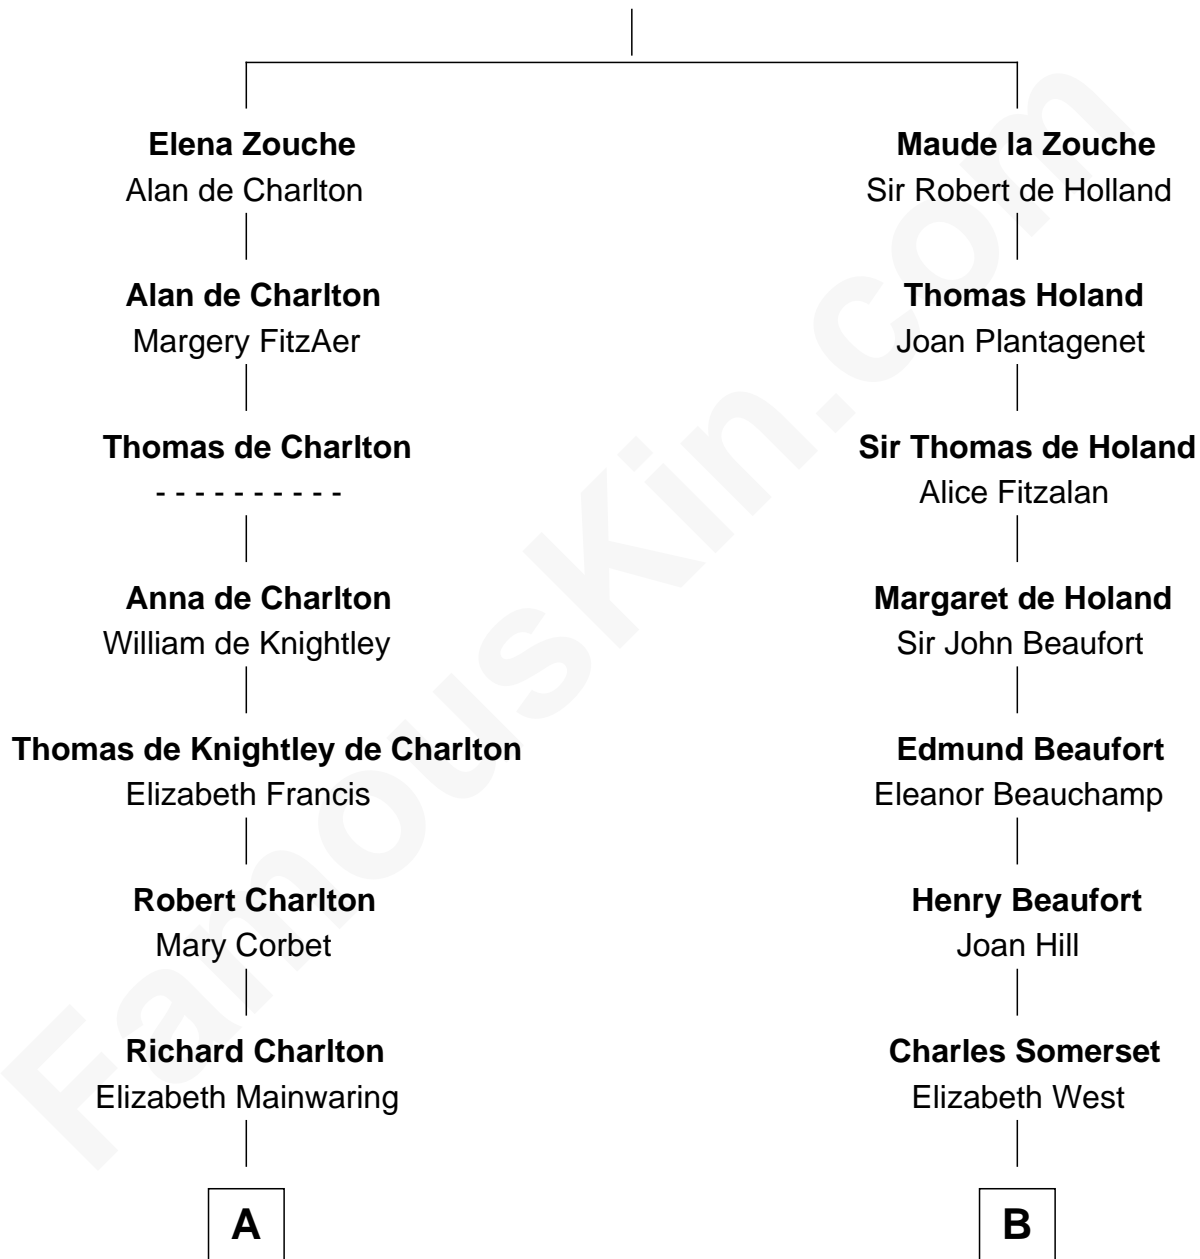

## Relationship Chart of

### John Hancock

*Signer of the Declaration of Independence*

15th cousin 6 times removed of

### Benedict Cumberbatch

*Movie, Television and Stage Actor*

**Sir Alan la Zouche**  
Eleanor de Segrave

C

**Robert William Cumberbatch**

Louisa Grace Hanson

**Henry Alfred Cumberbatch**

Hélène Gertrude Rees