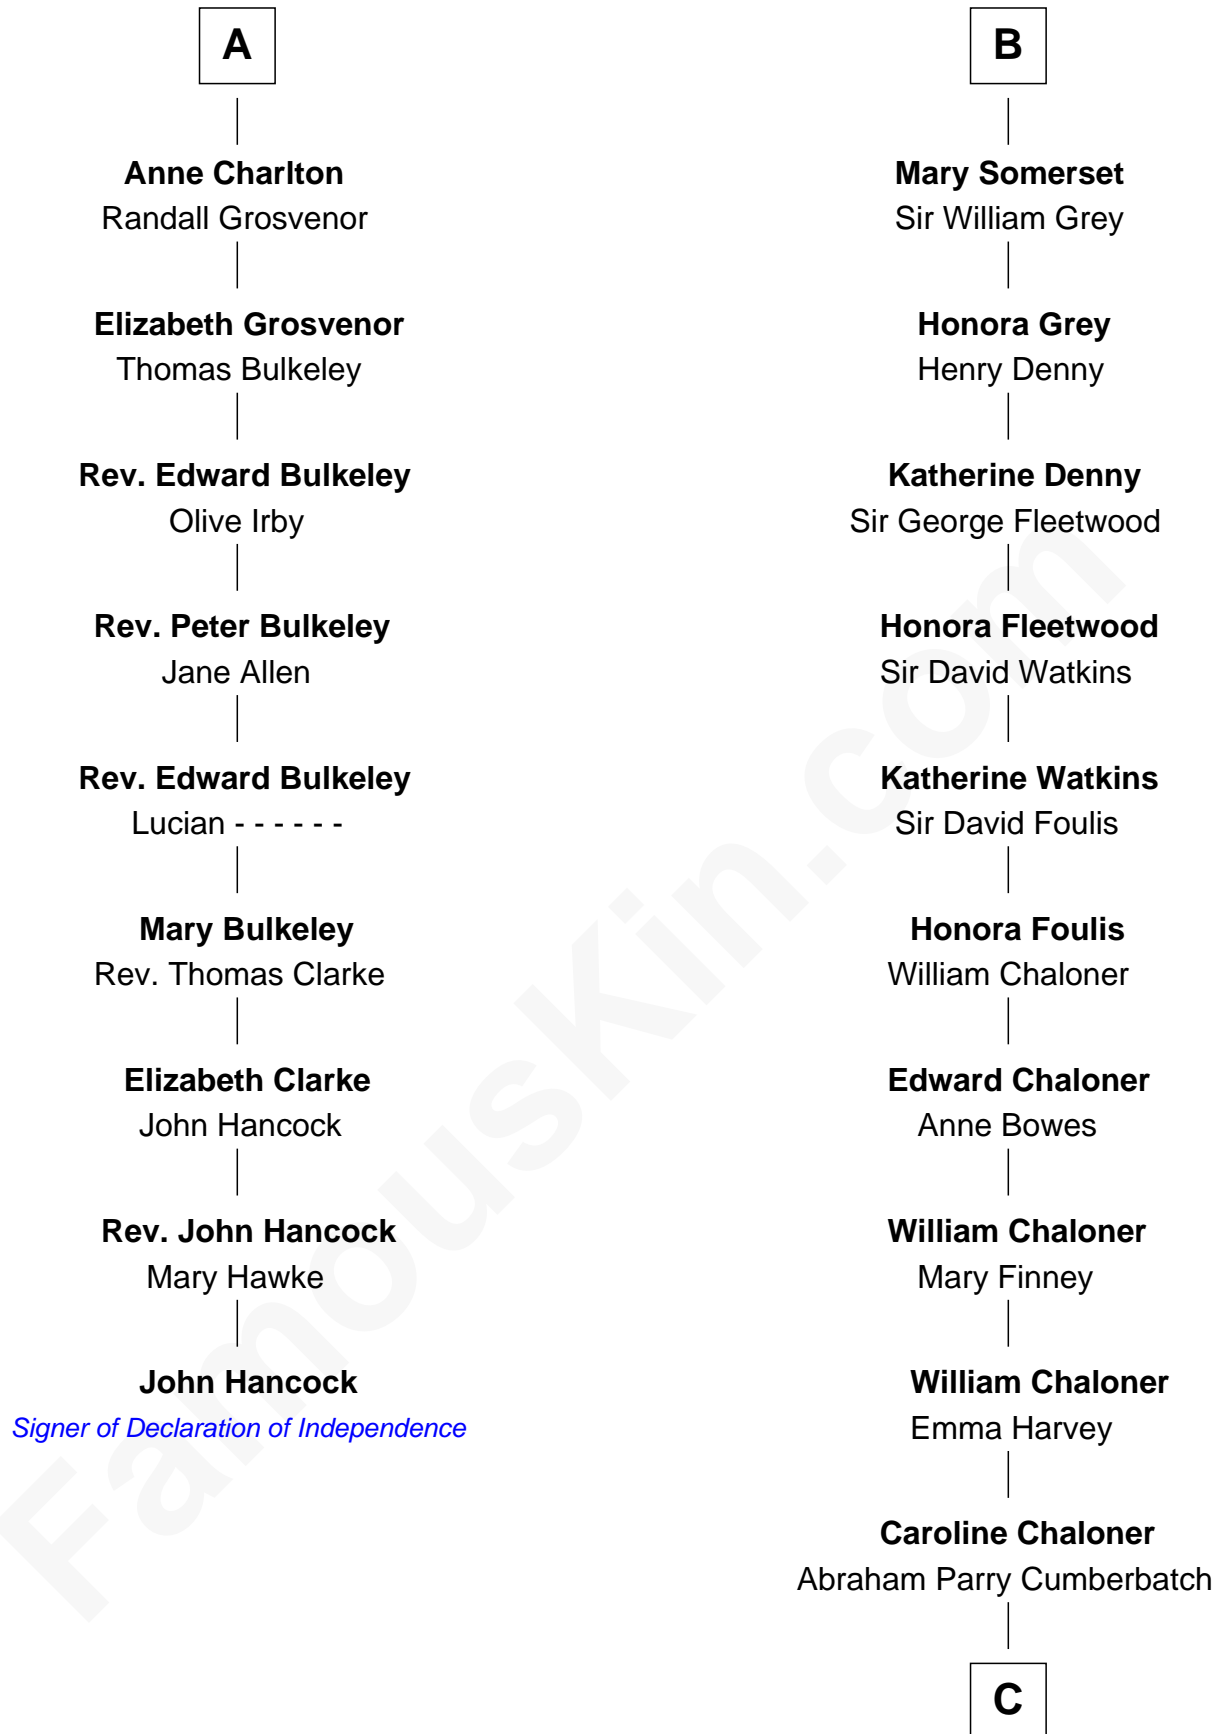

## Relationship Chart of

### John Hancock

*Signer of the Declaration of Independence*

15th cousin 6 times removed of

### Benedict Cumberbatch

*Movie, Television and Stage Actor*

**Sir Alan la Zouche**  
Eleanor de Segrave

C

**Robert William Cumberbatch**

Louisa Grace Hanson

**Henry Alfred Cumberbatch**

Hélène Gertrude Rees