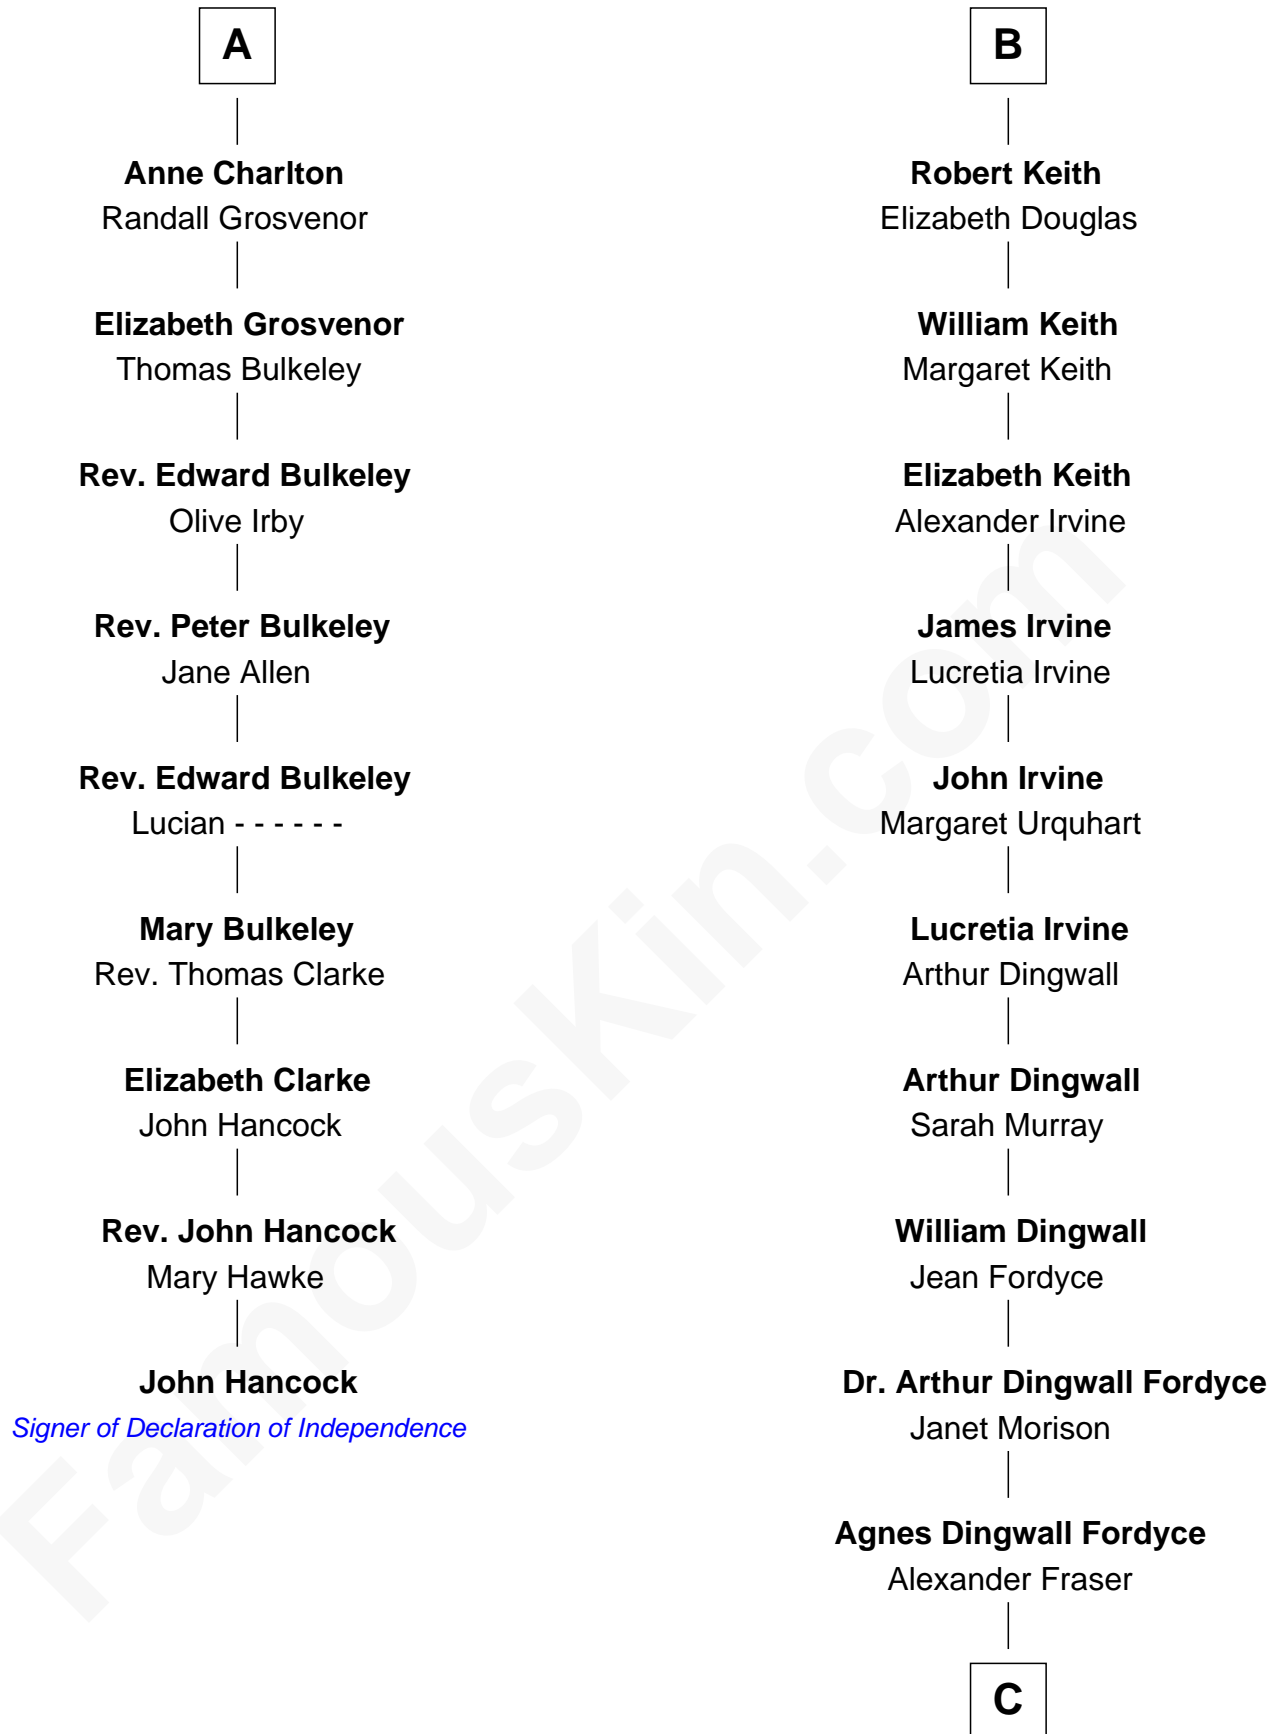

FamousKin.com Relationship Chart of

John Hancock

Signer of the Declaration of Independence

15th cousin 5 times removed of

Alan Turing

WWII Codebreaker of Nazi Enigma Machine

Sir Alan la Zouche
Eleanor de Segrave