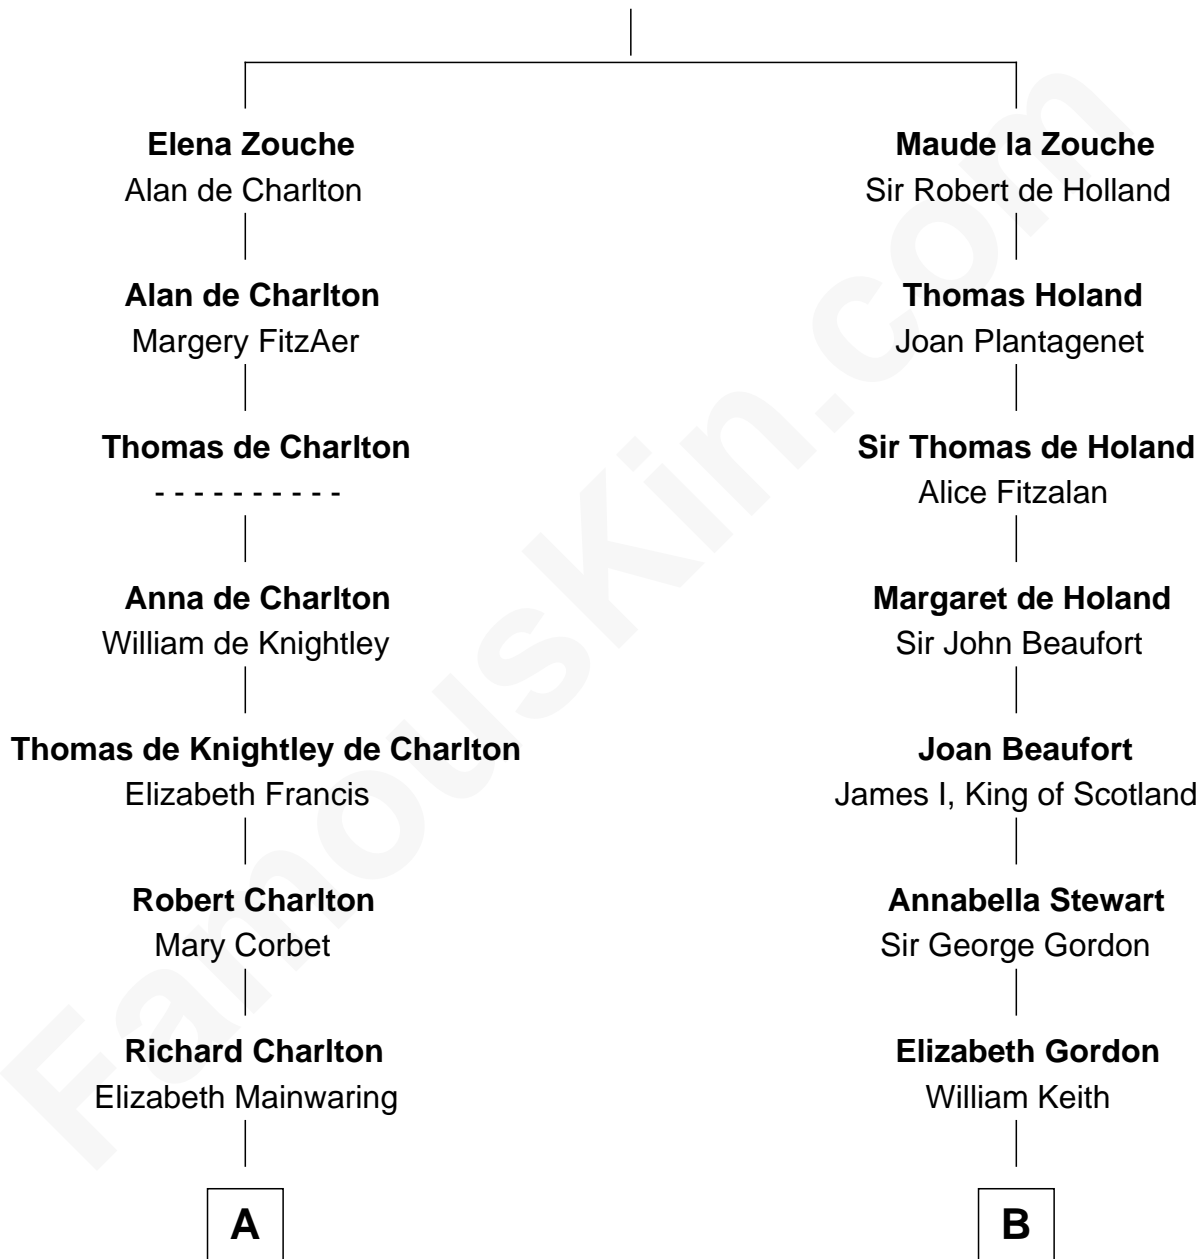

FamousKin.com Relationship Chart of

John Hancock

Signer of the Declaration of Independence

15th cousin 5 times removed of

Alan Turing

WWII Codebreaker of Nazi Enigma Machine

Sir Alan la Zouche
Eleanor de Segrave

C

Jean Stewart Fraser

John Robert Turing

Rev. John Robert Turing

Fanny Montague Boyd

Julius Matheson Turing

Ethel Sara Stoney

Alan Turing

WWII Codebreaker of Nazi Enigma Machine

FamousKin.com