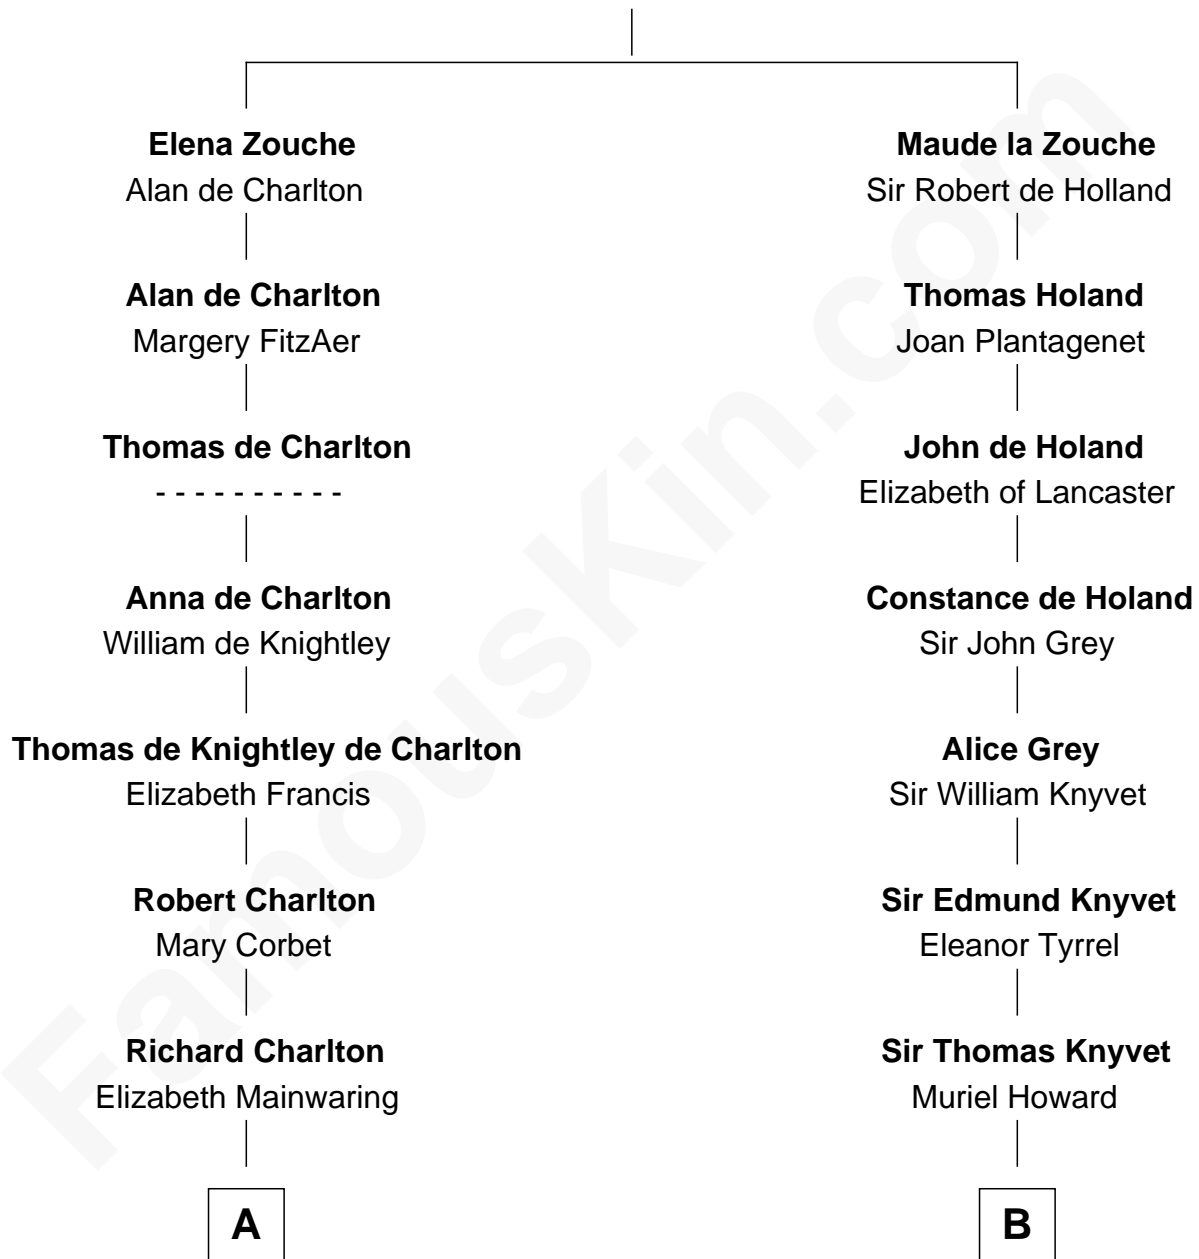

FamousKin.com Relationship Chart of

John Hancock

Signer of the Declaration of Independence

15th cousin 6 times removed of

Queen Elizabeth II

Queen of the United Kingdom

Sir Alan la Zouche
Eleanor de Segrave

George VI, King of the United Kingdom

Queen Elizabeth II

Queen of the United Kingdom