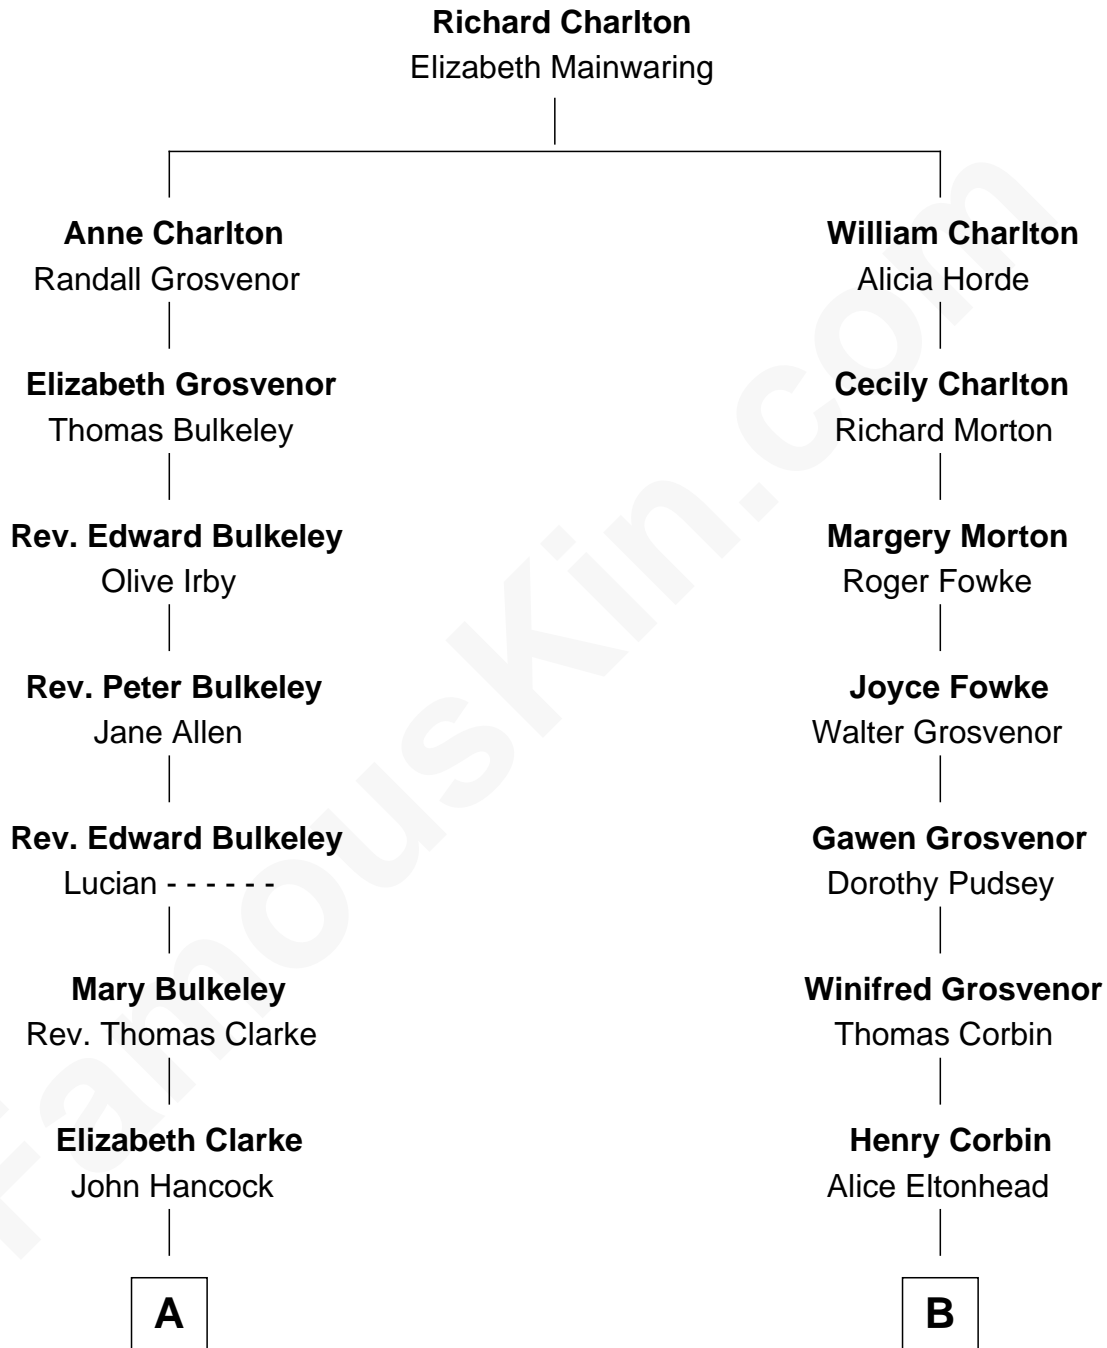

FamousKin.com

Relationship Chart of

John Hancock

Signer of the Declaration of Independence

8th cousin 4 times removed of

Fitzhugh Lee

40th Governor of Virginia

A

Rev. John Hancock

Mary Hawke

John Hancock

Signer of Declaration of Independence

B

Laetitia Corbin

Richard Lee

Henry Lee