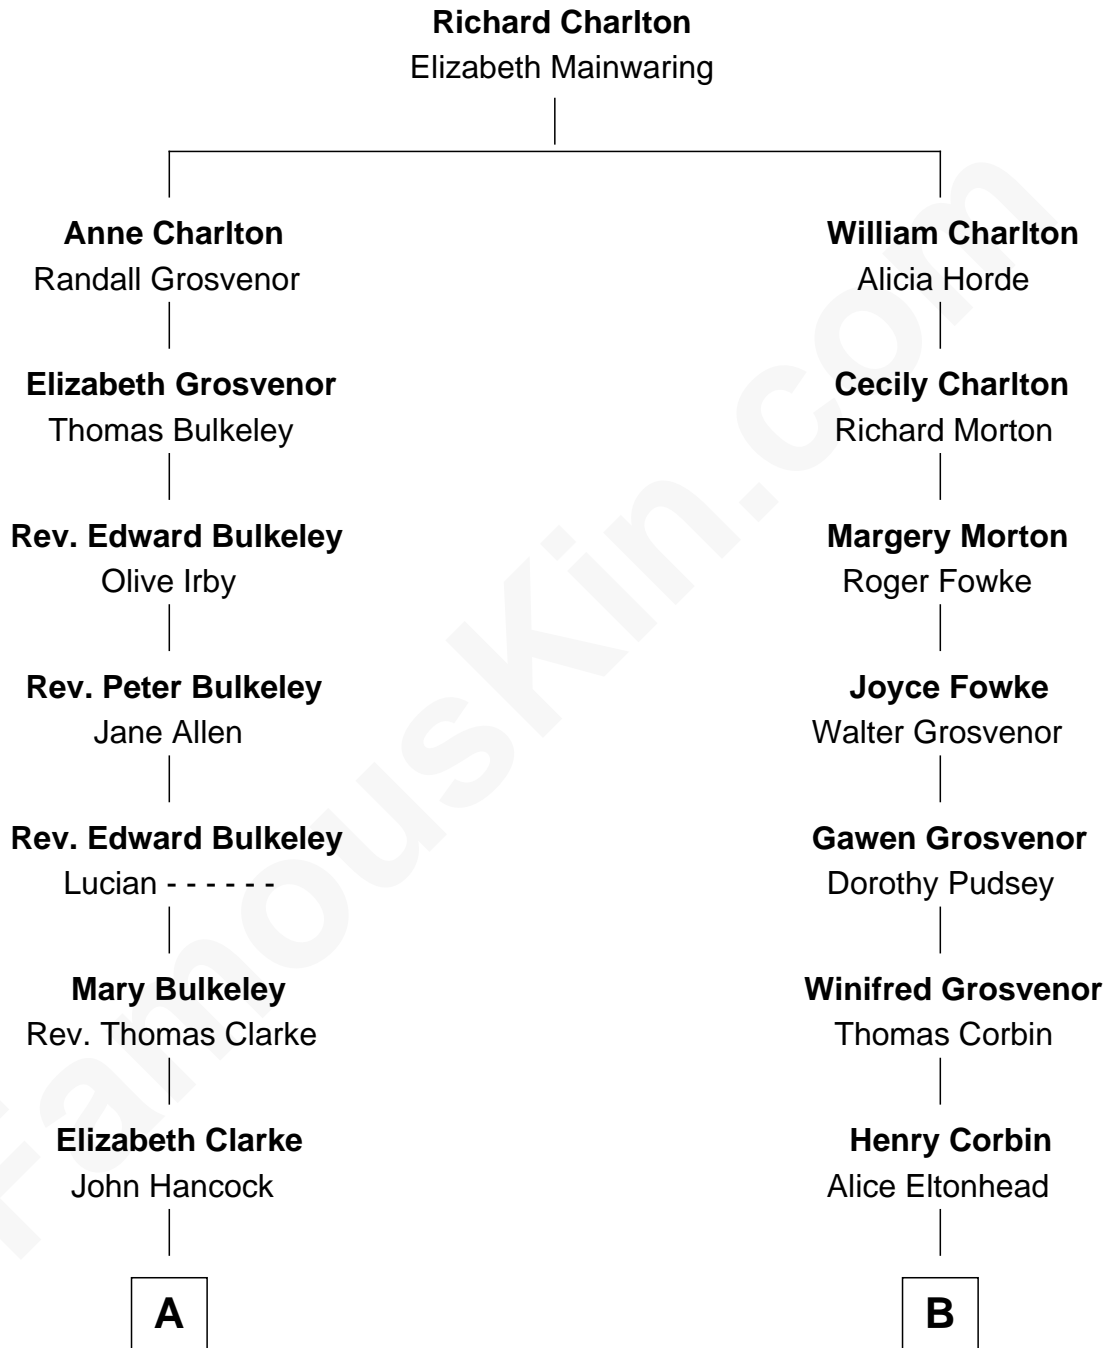

FamousKin.com

Relationship Chart of

John Hancock

Signer of the Declaration of Independence

8th cousin 3 times removed of

Edward Lloyd V

13th Governor of Maryland

A

Rev. John Hancock

Mary Hawke

John Hancock

Signer of Declaration of Independence

B

Ann Corbin

Col. William Tayloe

John Tayloe

Elizabeth Gwynn

John Tayloe

Rebecca Plater

Elizabeth Tayloe

Col. Edward Lloyd

Edward Lloyd V

13th Governor of Maryland