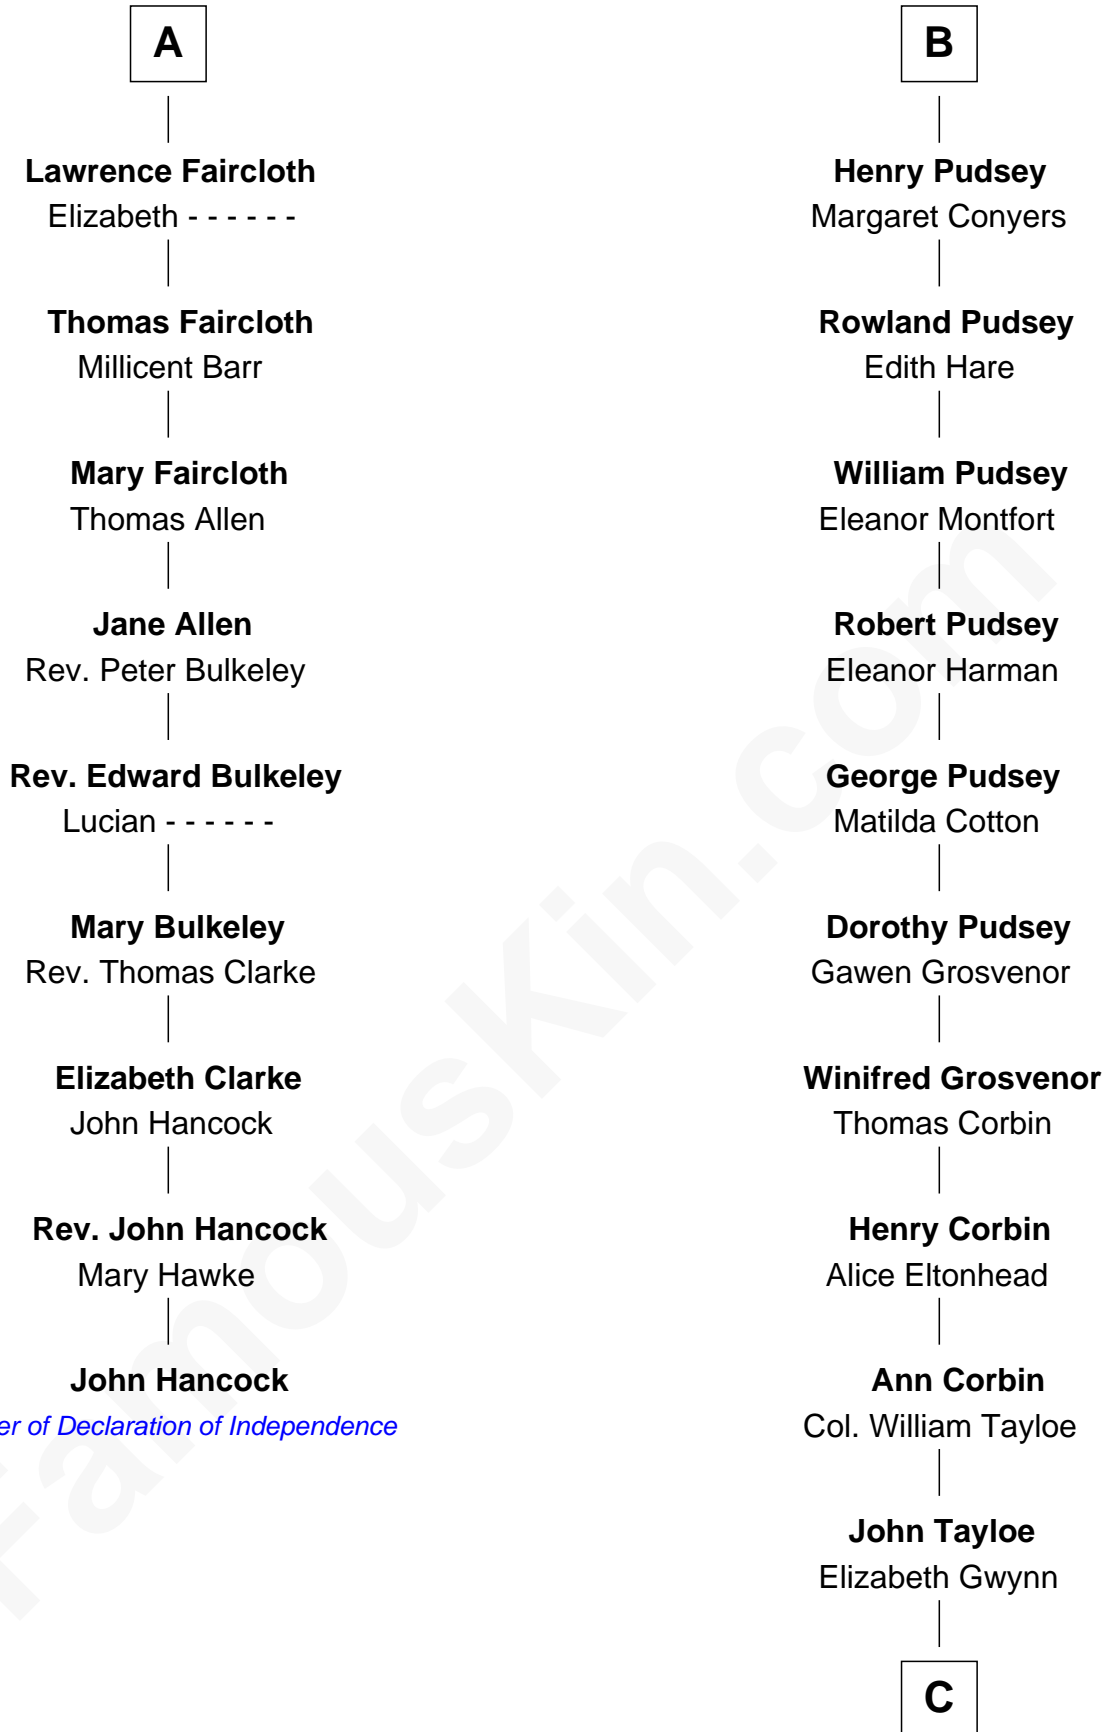

FamousKin.com Relationship Chart of

John Hancock

Signer of the Declaration of Independence

15th cousin 4 times removed of

Edward Lloyd V

13th Governor of Maryland

Sir William de Ros

Eustache Fitz Ralph

C

John Tayloe
Rebecca Plater

Elizabeth Tayloe
Col. Edward Lloyd

Edward Lloyd V
13th Governor of Maryland

FamousKin.com