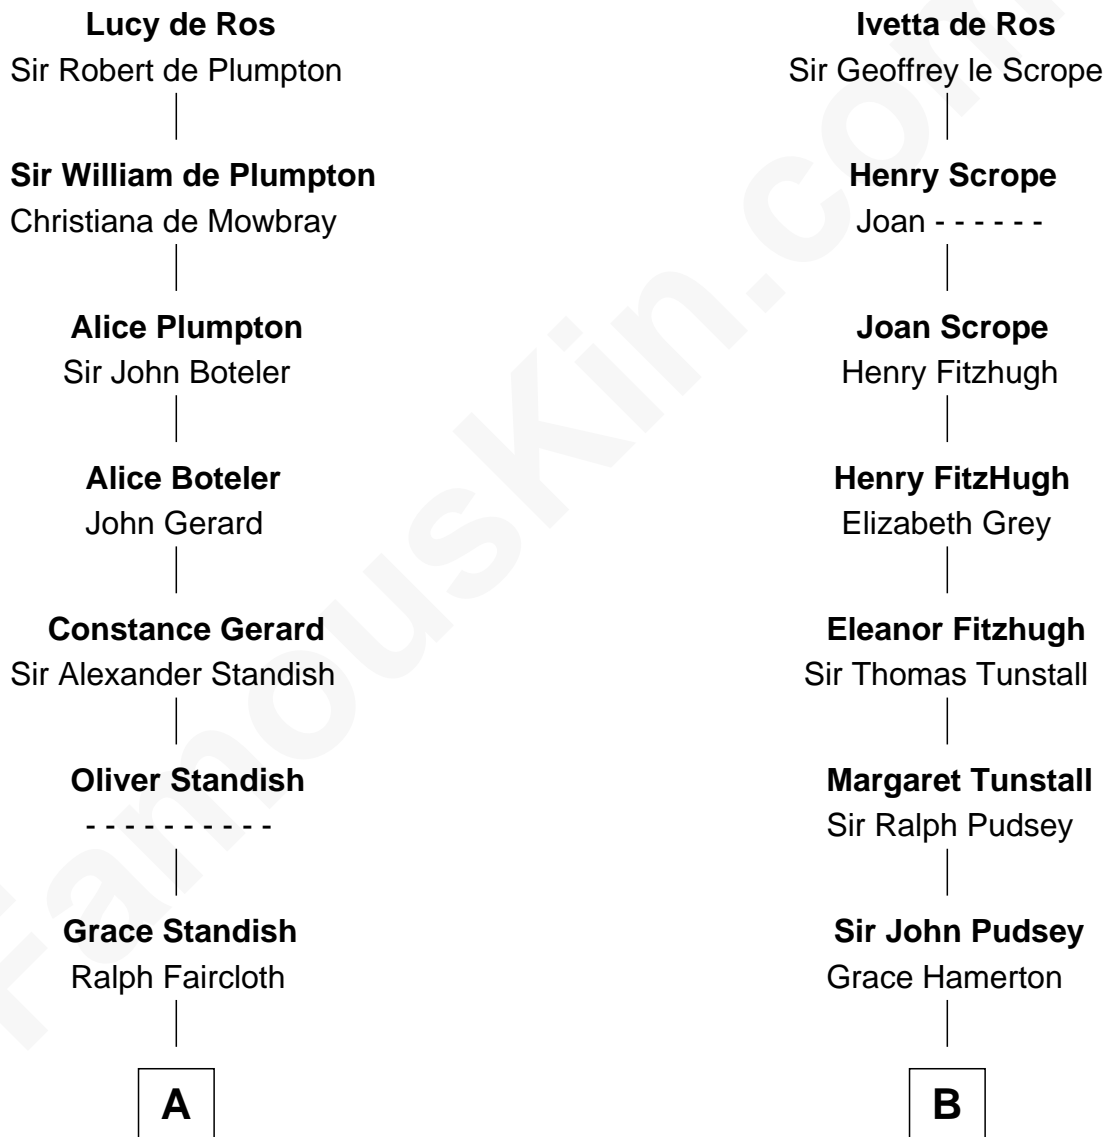

FamousKin.com Relationship Chart of

John Hancock

Signer of the Declaration of Independence

15th cousin 4 times removed of

Edward Lloyd V

13th Governor of Maryland

Sir William de Ros

Eustache Fitz Ralph

C

John Tayloe
Rebecca Plater

Elizabeth Tayloe
Col. Edward Lloyd

Edward Lloyd V
13th Governor of Maryland

FamousKin.com