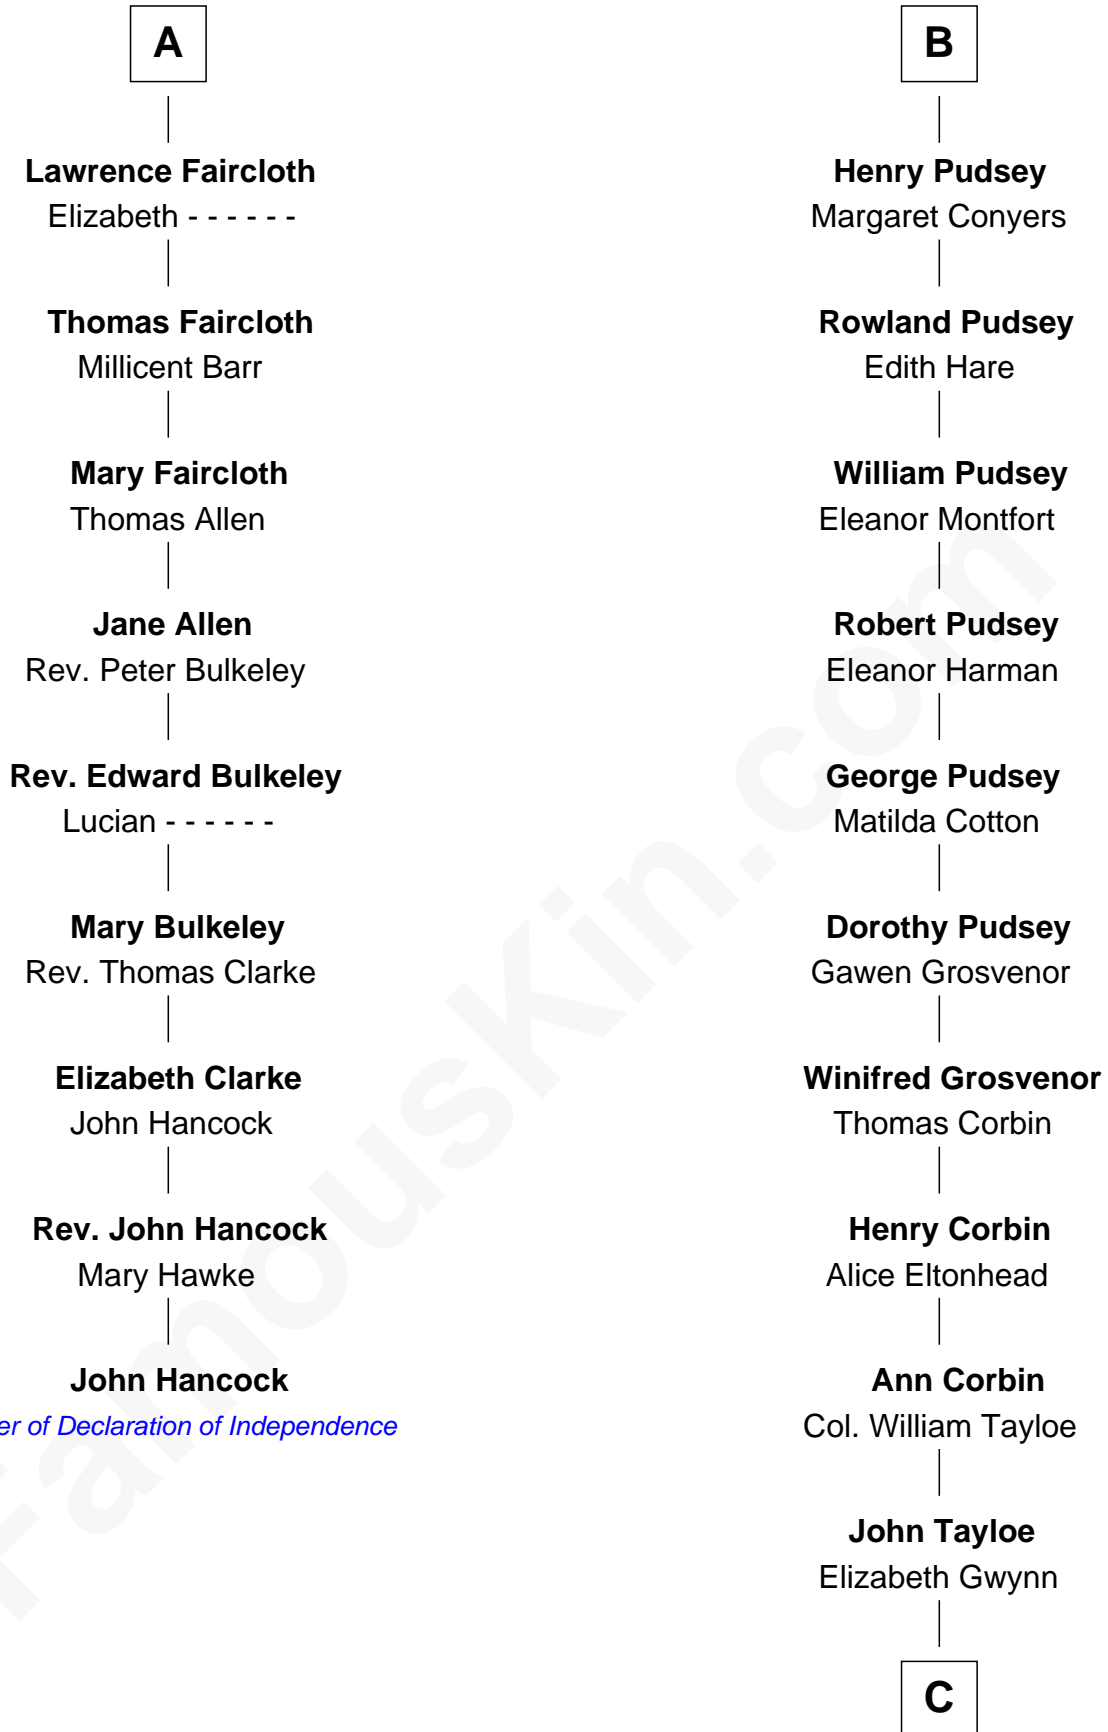

FamousKin.com Relationship Chart of

John Hancock

Signer of the Declaration of Independence

15th cousin 6 times removed of

Henry Lloyd

40th Governor of Maryland

Sir William de Ros

Eustache Fitz Ralph

C

John Tayloe

Rebecca Plater

Elizabeth Tayloe

Col. Edward Lloyd

Col. Edward Lloyd

Sally Scott Murray

Daniel Lloyd