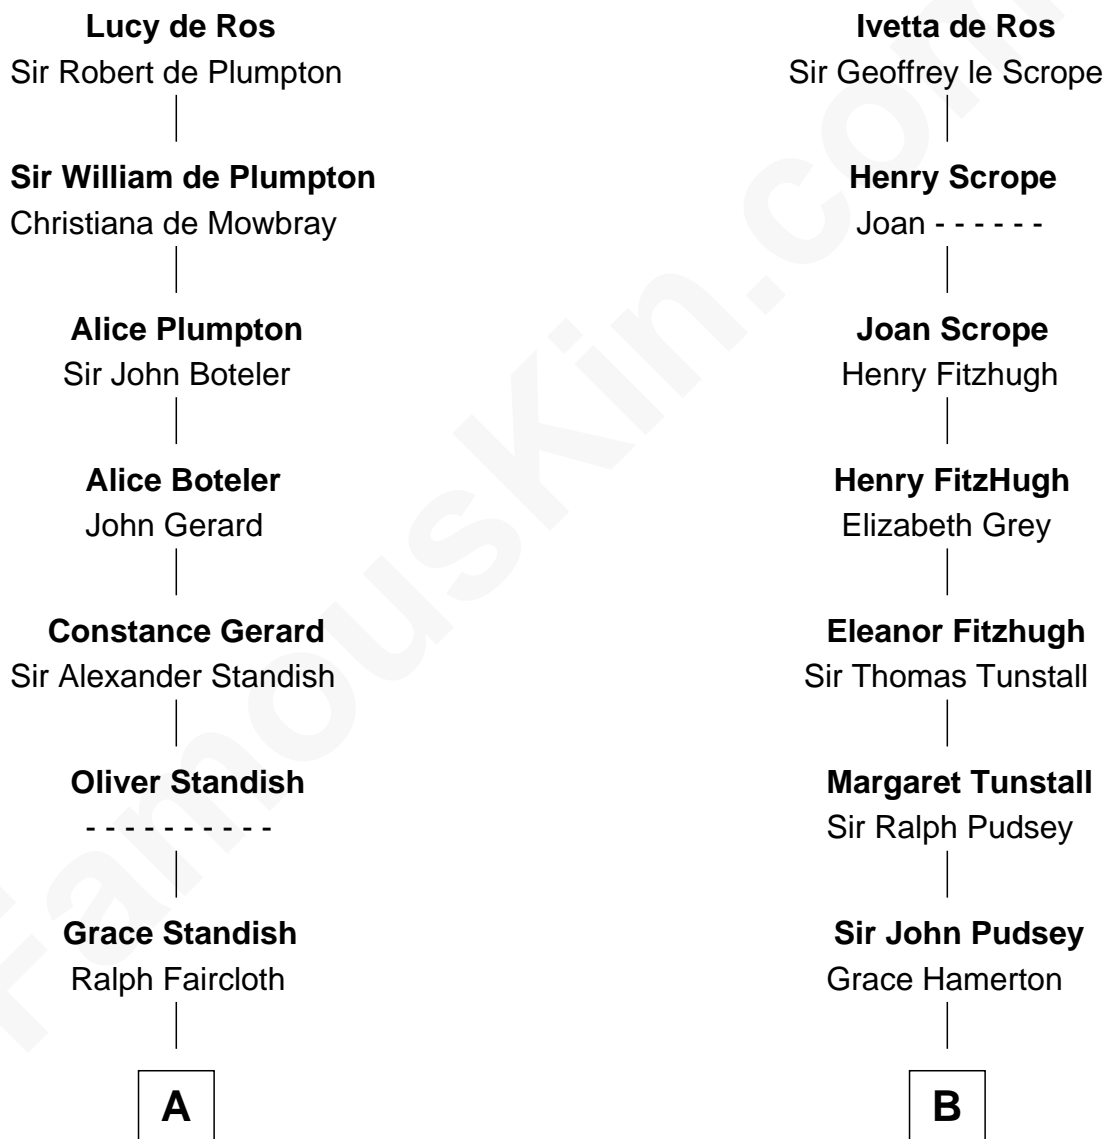

FamousKin.com Relationship Chart of

John Hancock

Signer of the Declaration of Independence

15th cousin 6 times removed of

Henry Lloyd

40th Governor of Maryland

Sir William de Ros

Eustache Fitz Ralph