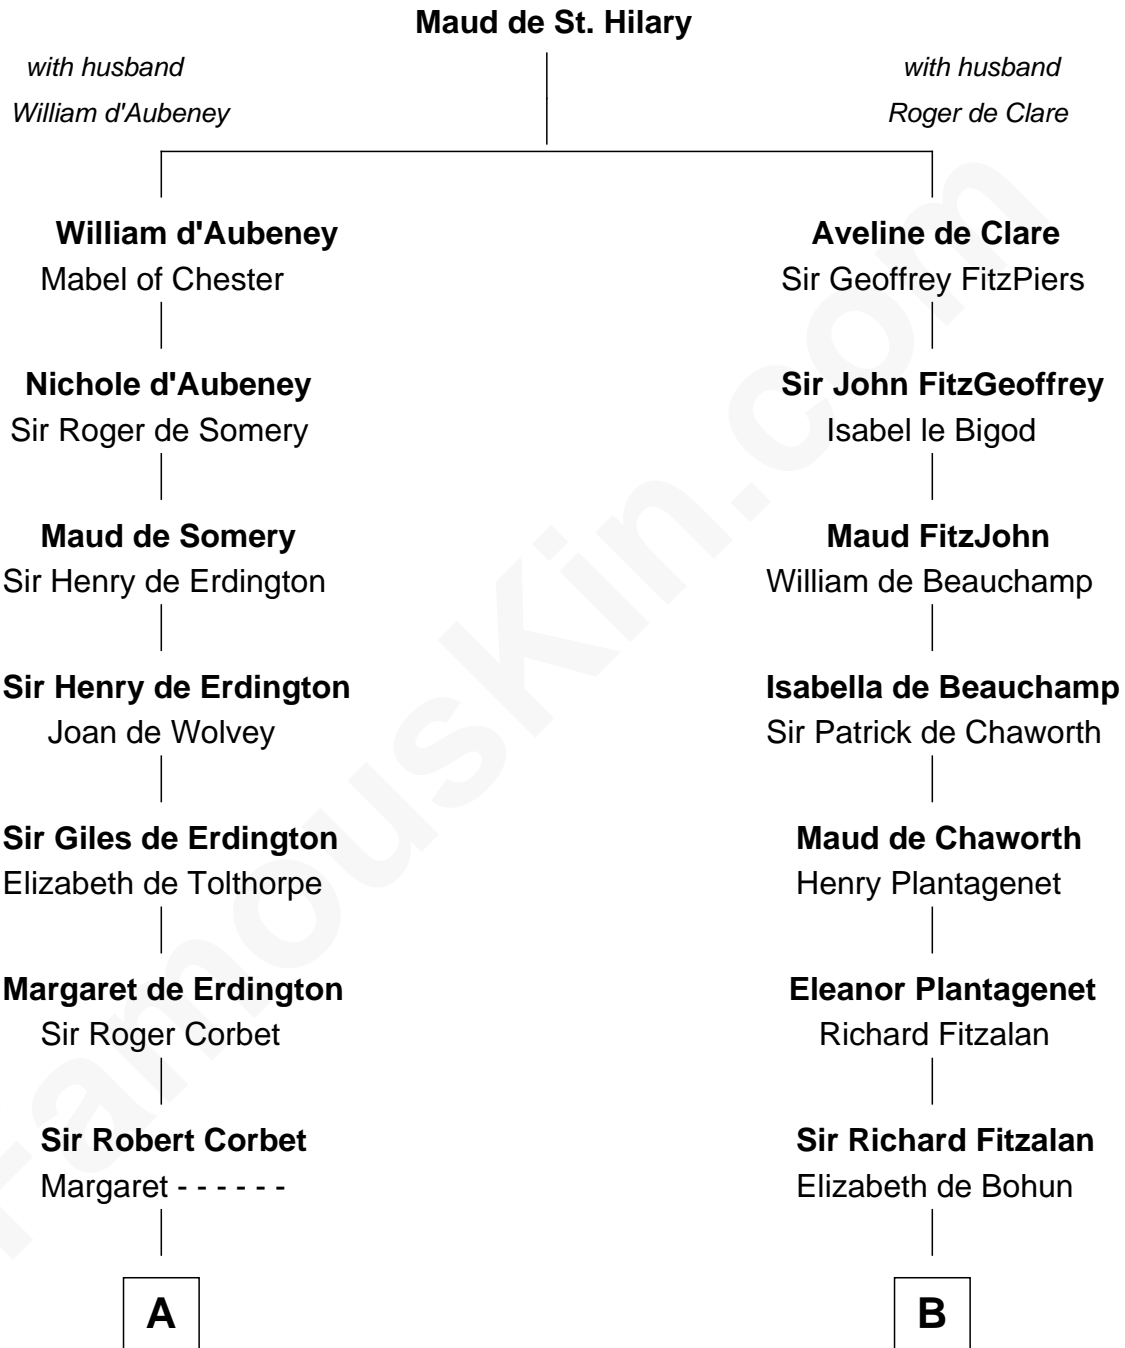

FamousKin.com

Relationship Chart of

John Hancock

Signer of the Declaration of Independence

17th cousin 3 times removed of

Charles Goldsborough
16th Governor of Maryland

C

—
Anna Maria Lloyd

Richard Tilghman

—
William Tilghman

Margaret Lloyd

—
Anna Maria Tilghman

Charles Goldsborough

—
Charles Goldsborough

16th Governor of Maryland

FamousKin.com