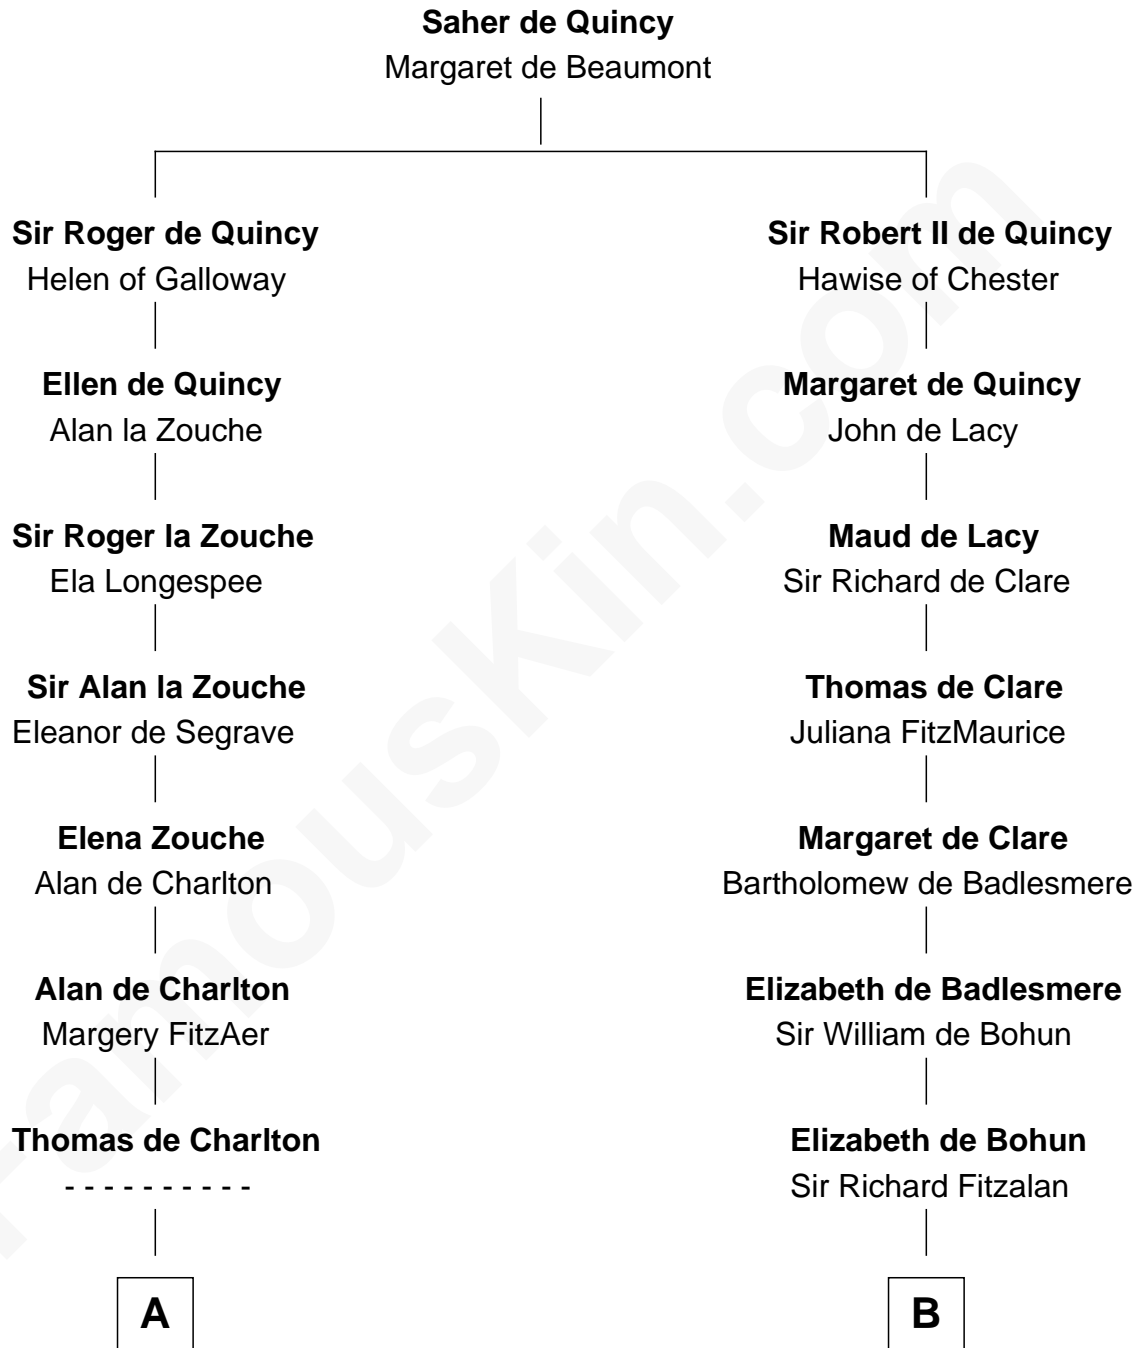

FamousKin.com

Relationship Chart of

John Hancock

Signer of the Declaration of Independence

19th cousin 1 time removed of

Charles Goldsborough
16th Governor of Maryland

C

Elizabeth Clarke

John Hancock

Rev. John Hancock

Mary Hawke

John Hancock

Signer of Declaration of Independence

D

Anna Maria Lloyd

Richard Tilghman

William Tilghman

Margaret Lloyd

Anna Maria Tilghman

Charles Goldsborough

Charles Goldsborough

16th Governor of Maryland

FamousKin.com