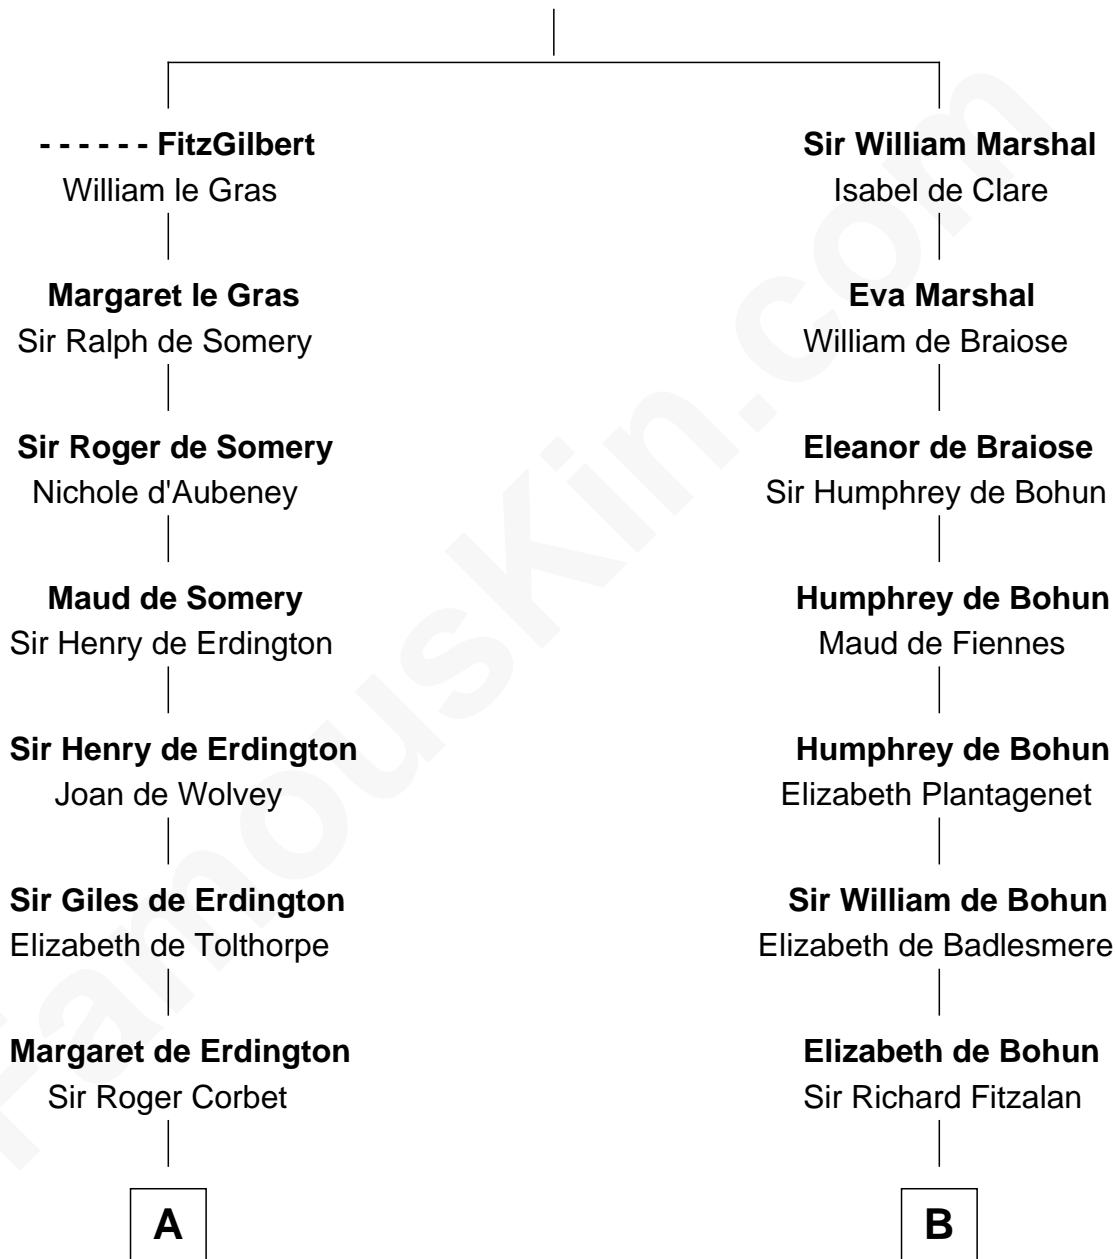

## Relationship Chart of

### John Hancock

*Signer of the Declaration of Independence*

18th cousin 2 times removed of

**Charles Goldsborough**  
*16th Governor of Maryland*

**John FitzGilbert**  
Sybilla of Salisbury

**C**

**Rev. John Hancock**

Mary Hawke

**John Hancock**

*Signer of Declaration of Independence*

**D**

**Anna Maria Lloyd**

Richard Tilghman

**William Tilghman**

Margaret Lloyd

**Anna Maria Tilghman**

Charles Goldsborough

**Charles Goldsborough**

*16th Governor of Maryland*

FamousKin.com