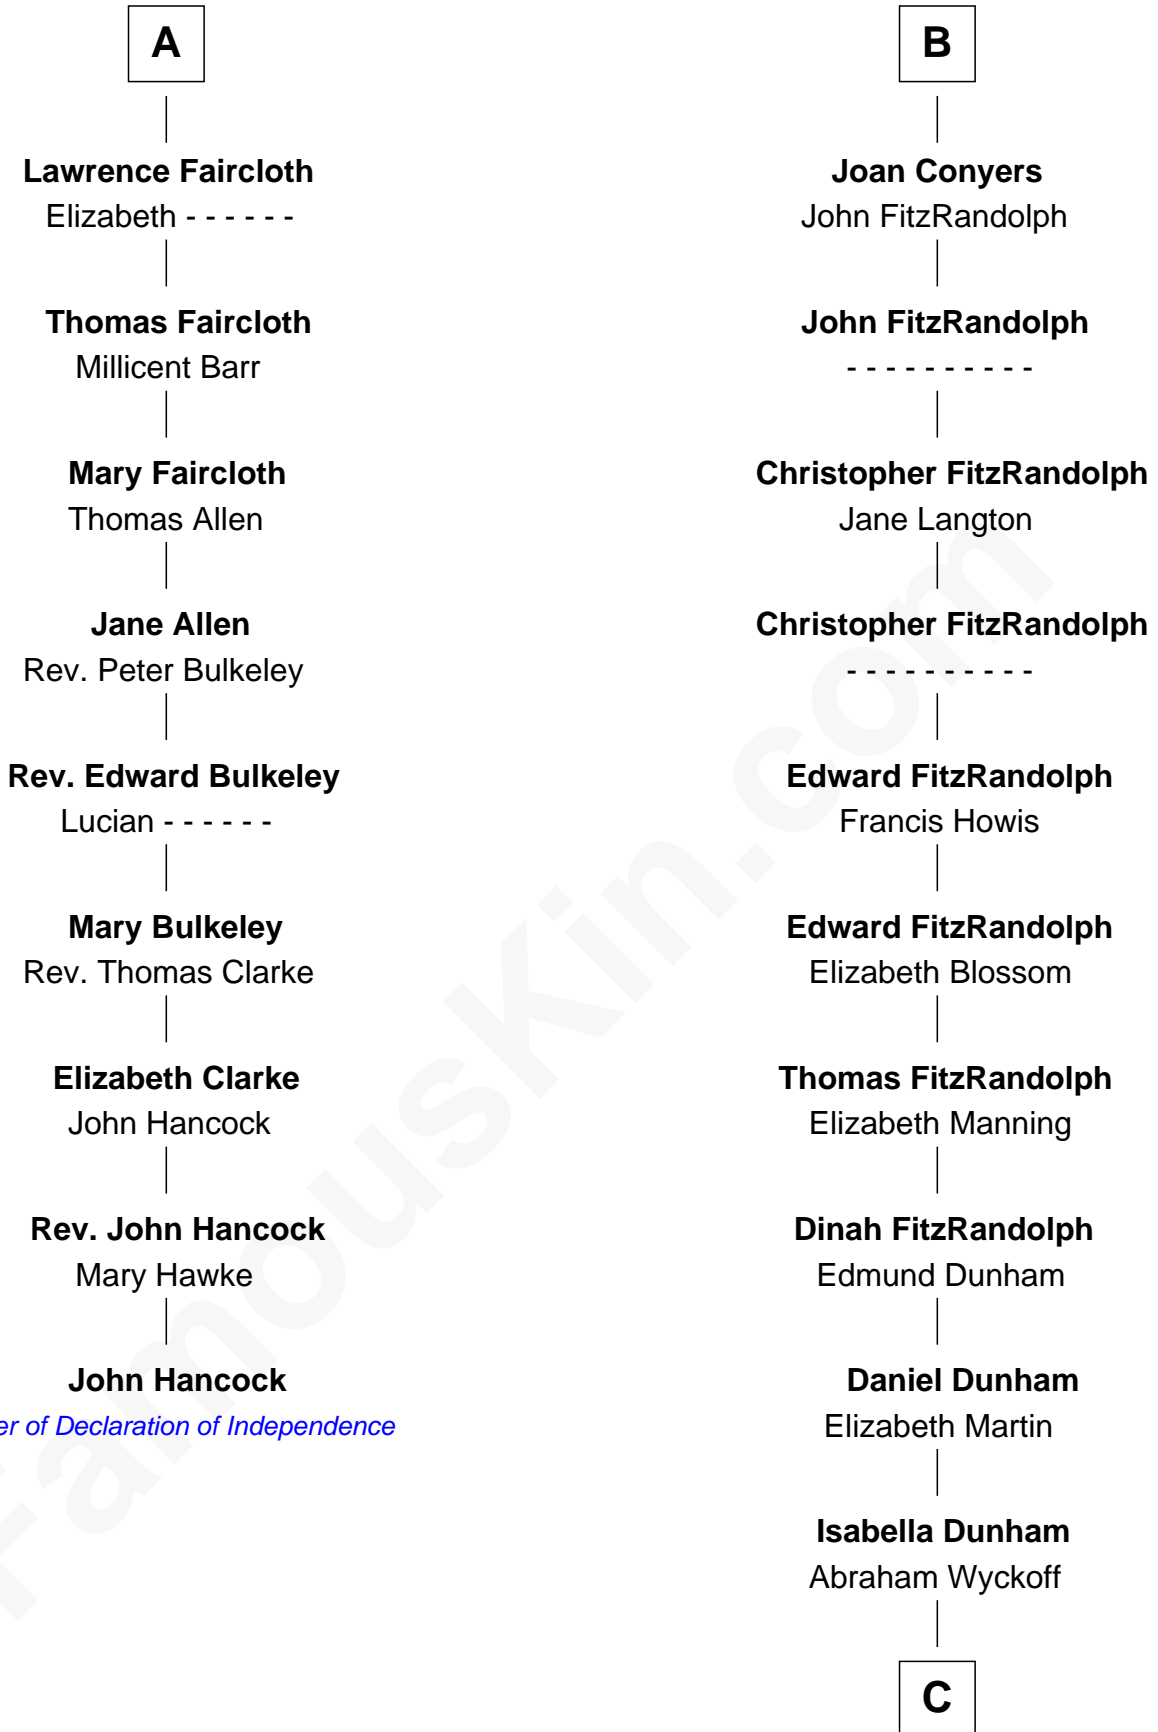

# FamousKin.com Relationship Chart of

**John Hancock**

*Signer of the Declaration of Independence*

15th cousin 5 times removed of

**Georgia O'Keeffe**

*American Artist*

**Sir William de Ros**

Eustache Fitz Ralph

**C**

**Charles Wyckoff**

Alletta Maria Field

**Isabella Wyckoff**

George Victor Totto

**Ida Ten Eyck Totto**

Francis Calyxtus O'Keeffe

**Georgia O'Keeffe**

*American Artist*