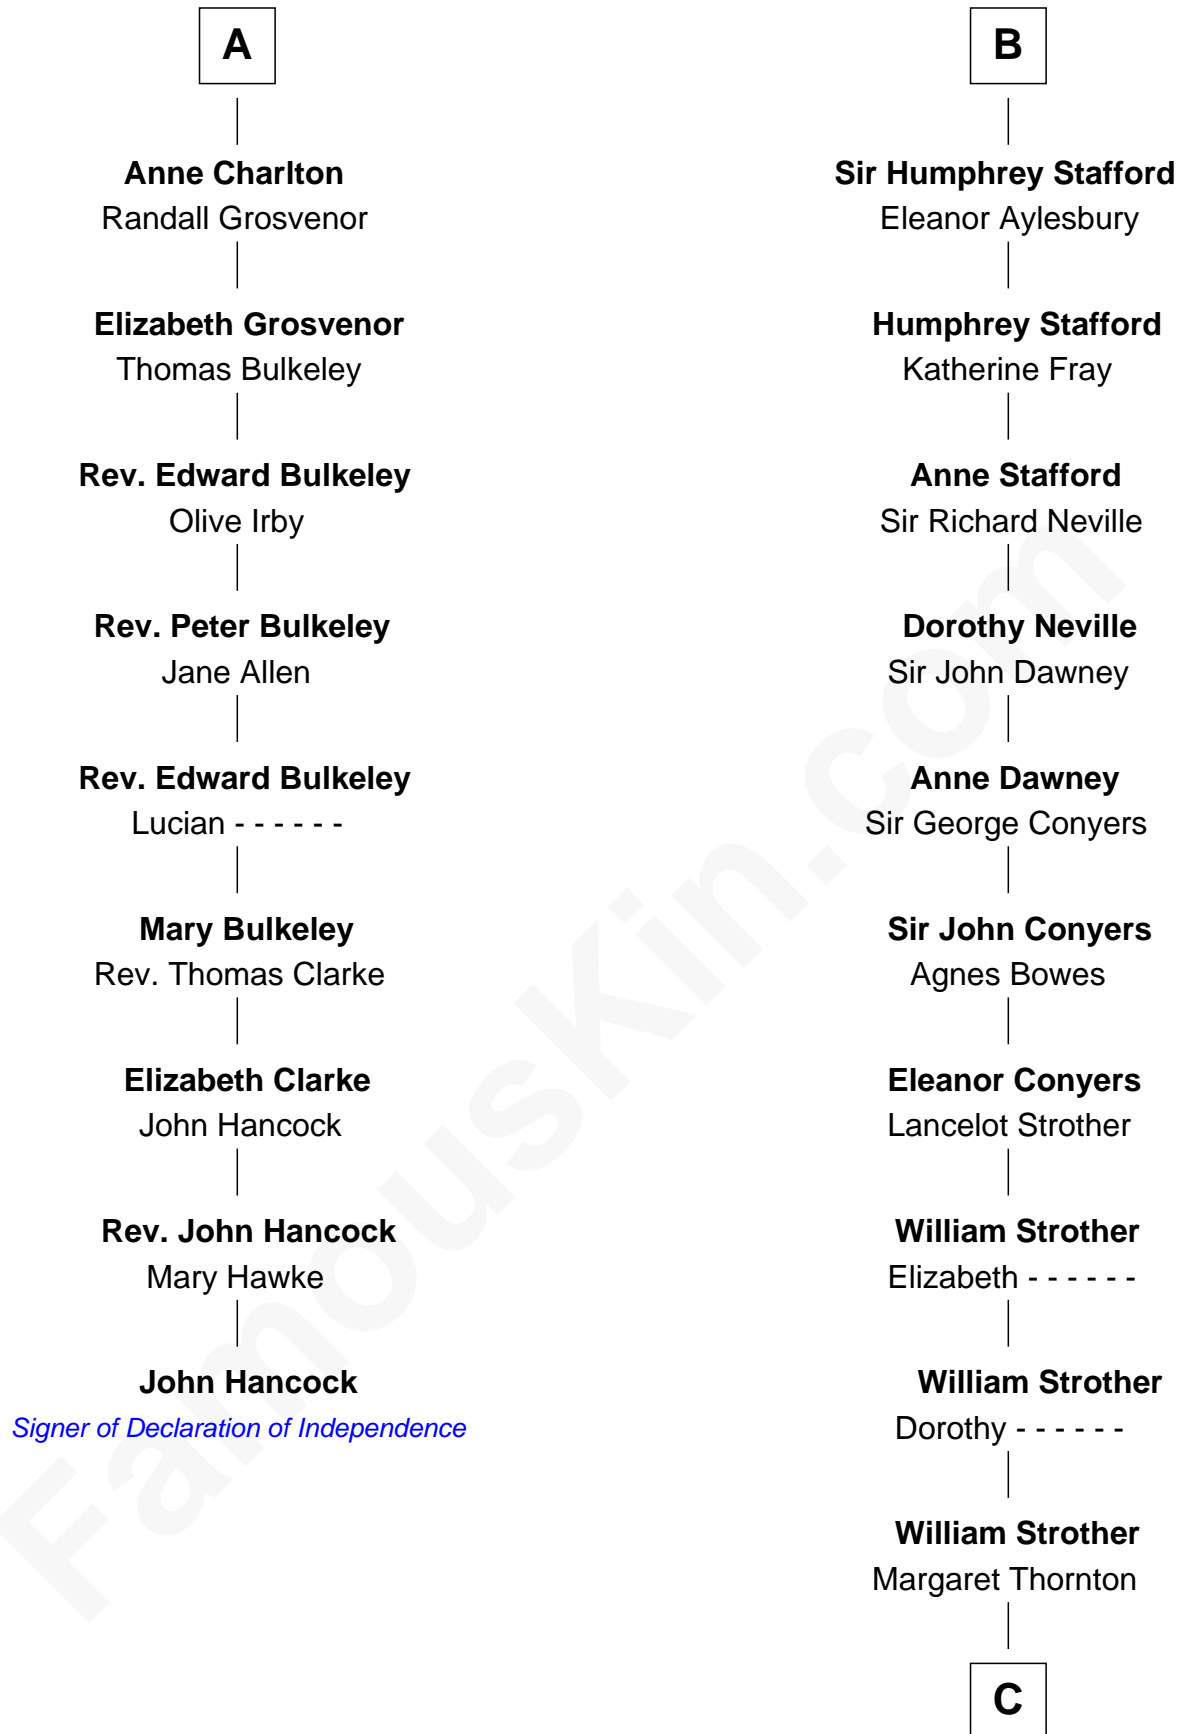

# FamousKin.com Relationship Chart of

**John Hancock**

*Signer of the Declaration of Independence*

15th cousin 5 times removed of

**Zachary Taylor**

*12th U.S. President*

**Sir Roger de Somery**

Nichole d'Aubenev

**C**

**Francis Strother**  
Susannah Dabney

**William Strother**  
Sarah Bayly

**Sarah Dabney Strother**  
Col. Richard Taylor

**Zachary Taylor**  
*12th U.S. President*

FamousKin.com