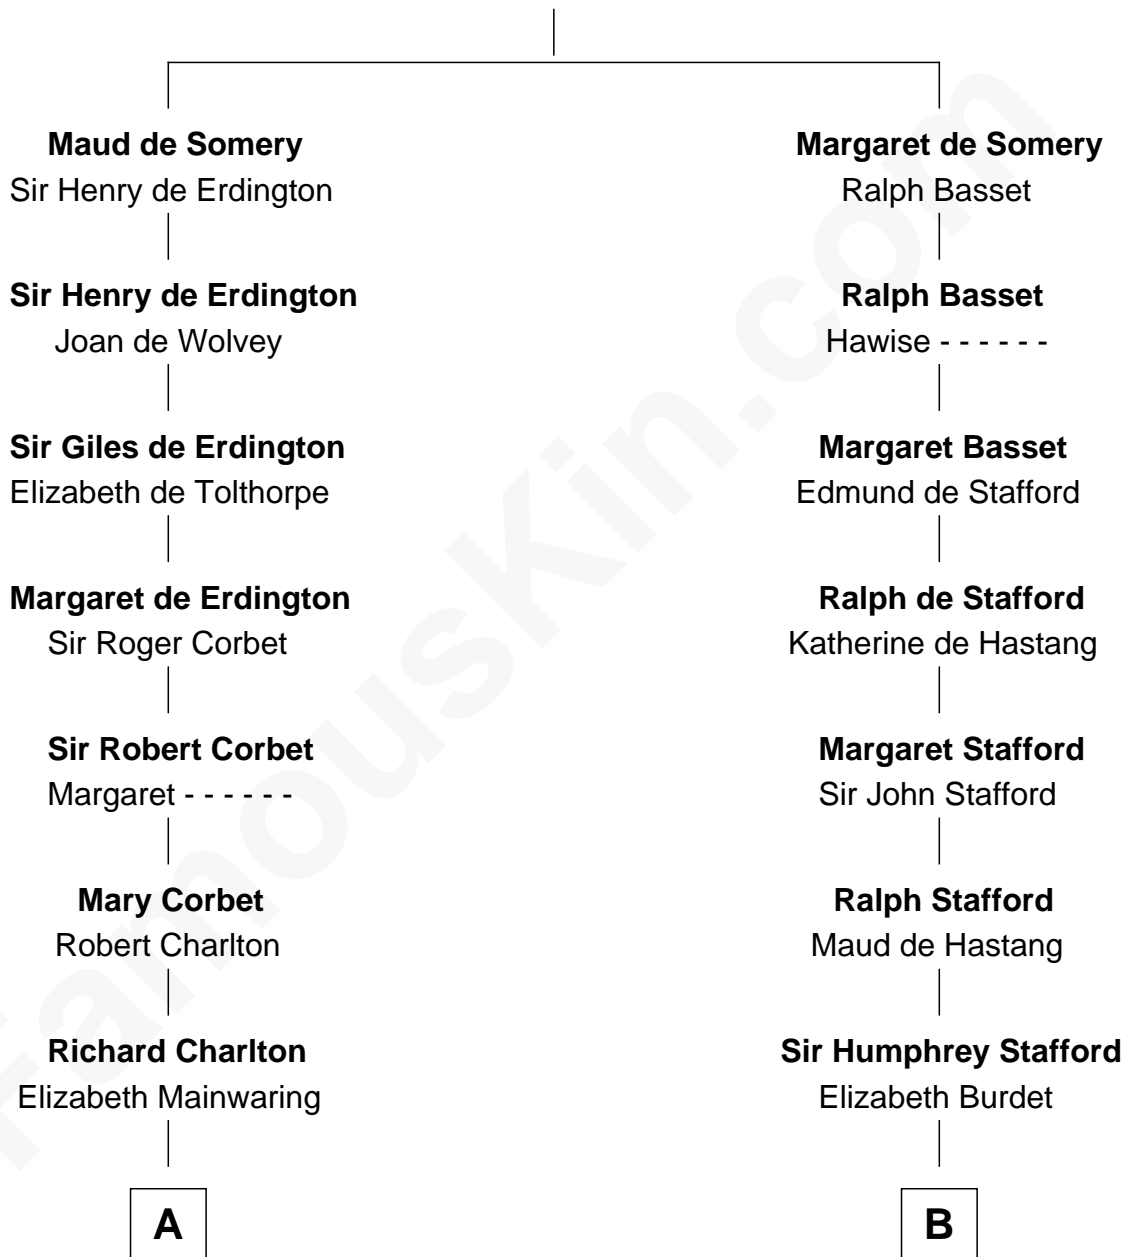

# FamousKin.com Relationship Chart of

**John Hancock**

*Signer of the Declaration of Independence*

15th cousin 5 times removed of

**Zachary Taylor**

*12th U.S. President*

**Sir Roger de Somery**

Nichole d'Aubenev

**C**

**Francis Strother**  
Susannah Dabney

**William Strother**  
Sarah Bayly

**Sarah Dabney Strother**  
Col. Richard Taylor

**Zachary Taylor**  
*12th U.S. President*

FamousKin.com