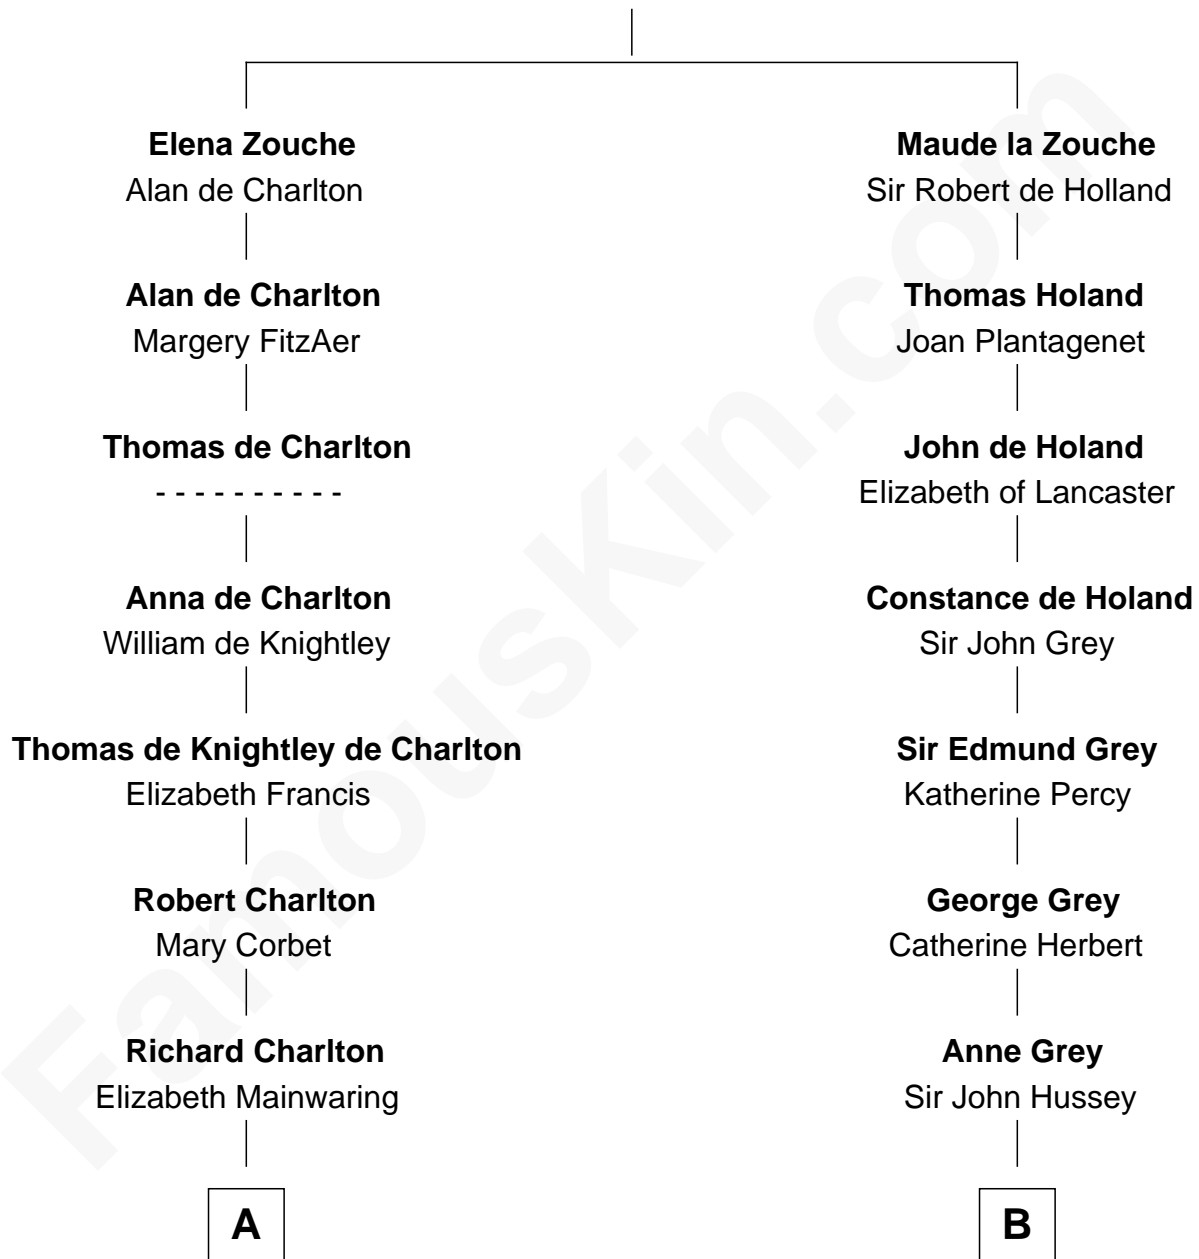

# FamousKin.com Relationship Chart of

**John Hancock**

*Signer of the Declaration of Independence*

15th cousin 6 times removed of

**Kit Harington**

*TV Actor - "Game of Thrones"*

**Sir Alan la Zouche**

Eleanor de Segrave

C

**Edward Henry Legge**

Cordelia Twysden Molesworth

**Lois Marjorie Legge**

Ernest Wriothsesley Denny

**Lavender Cecilia Denny**

John Charles Dundas Harington

**Sir David Richard Harington**

Deborah Jane Catesby

**Kit Harington**

*TV Actor - "Game of Thrones"*