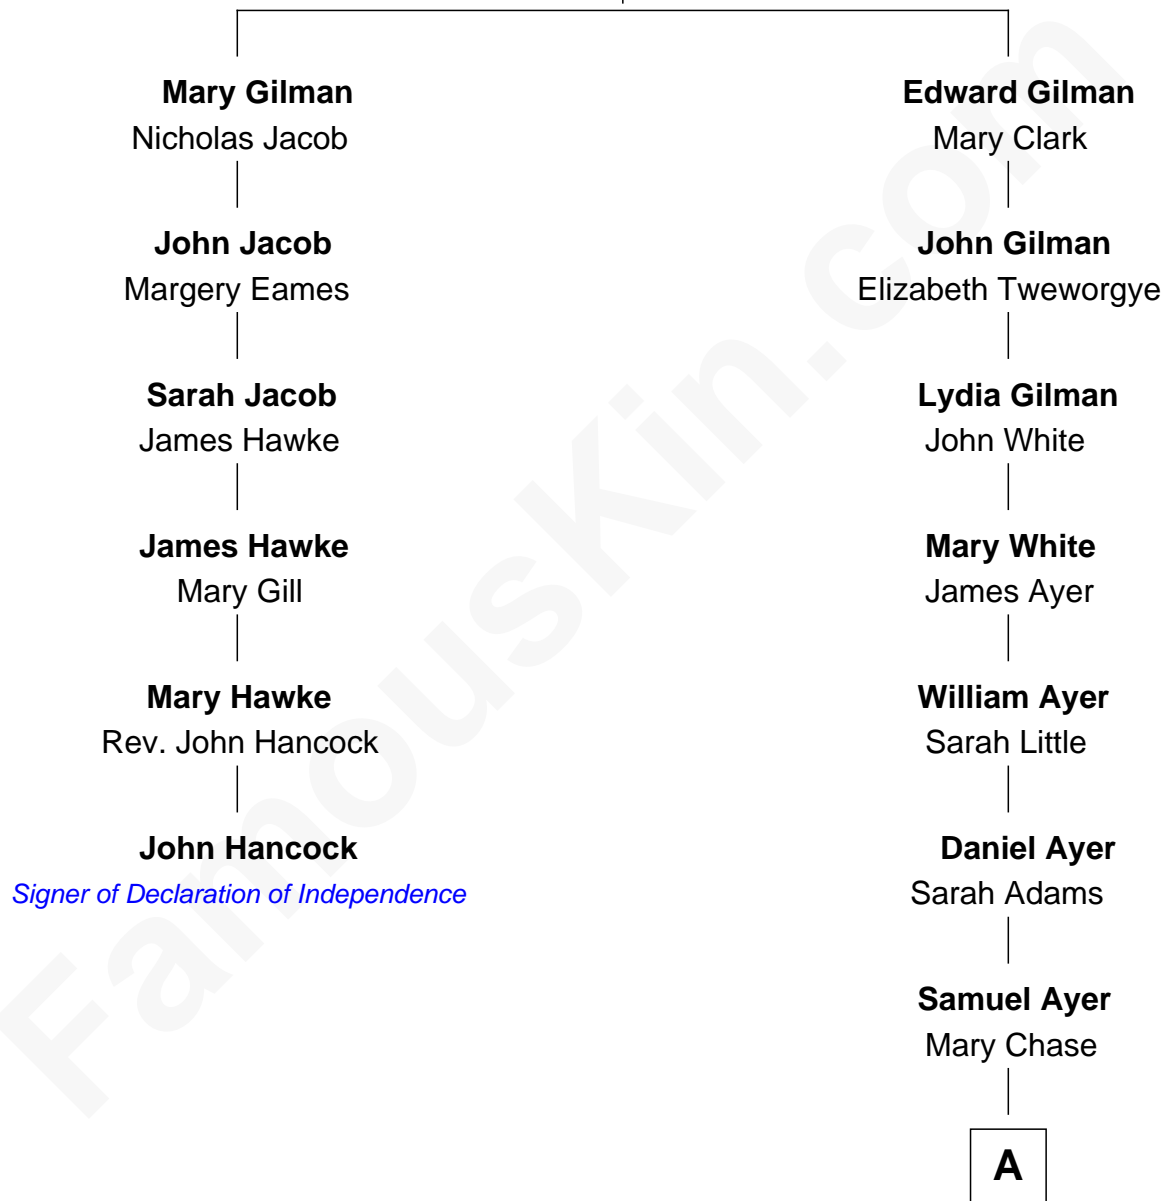

FamousKin.com

Relationship Chart of

John Hancock

Signer of the Declaration of Independence

5th cousin 6 times removed of

Gerald Ford

38th U.S. President

Edward Gilman

A

|
John Varnum Ayer
Elida Vanderburgh Manney

|
George Manney Ayer
Amy Gridley Butler

|
Adele Augusta Ayer
Levi Addison Gardner

|
Dorothy Ayer Gardner
Leslie Lynch King

|
Gerald Ford
38th U.S. President

FamousKin.com