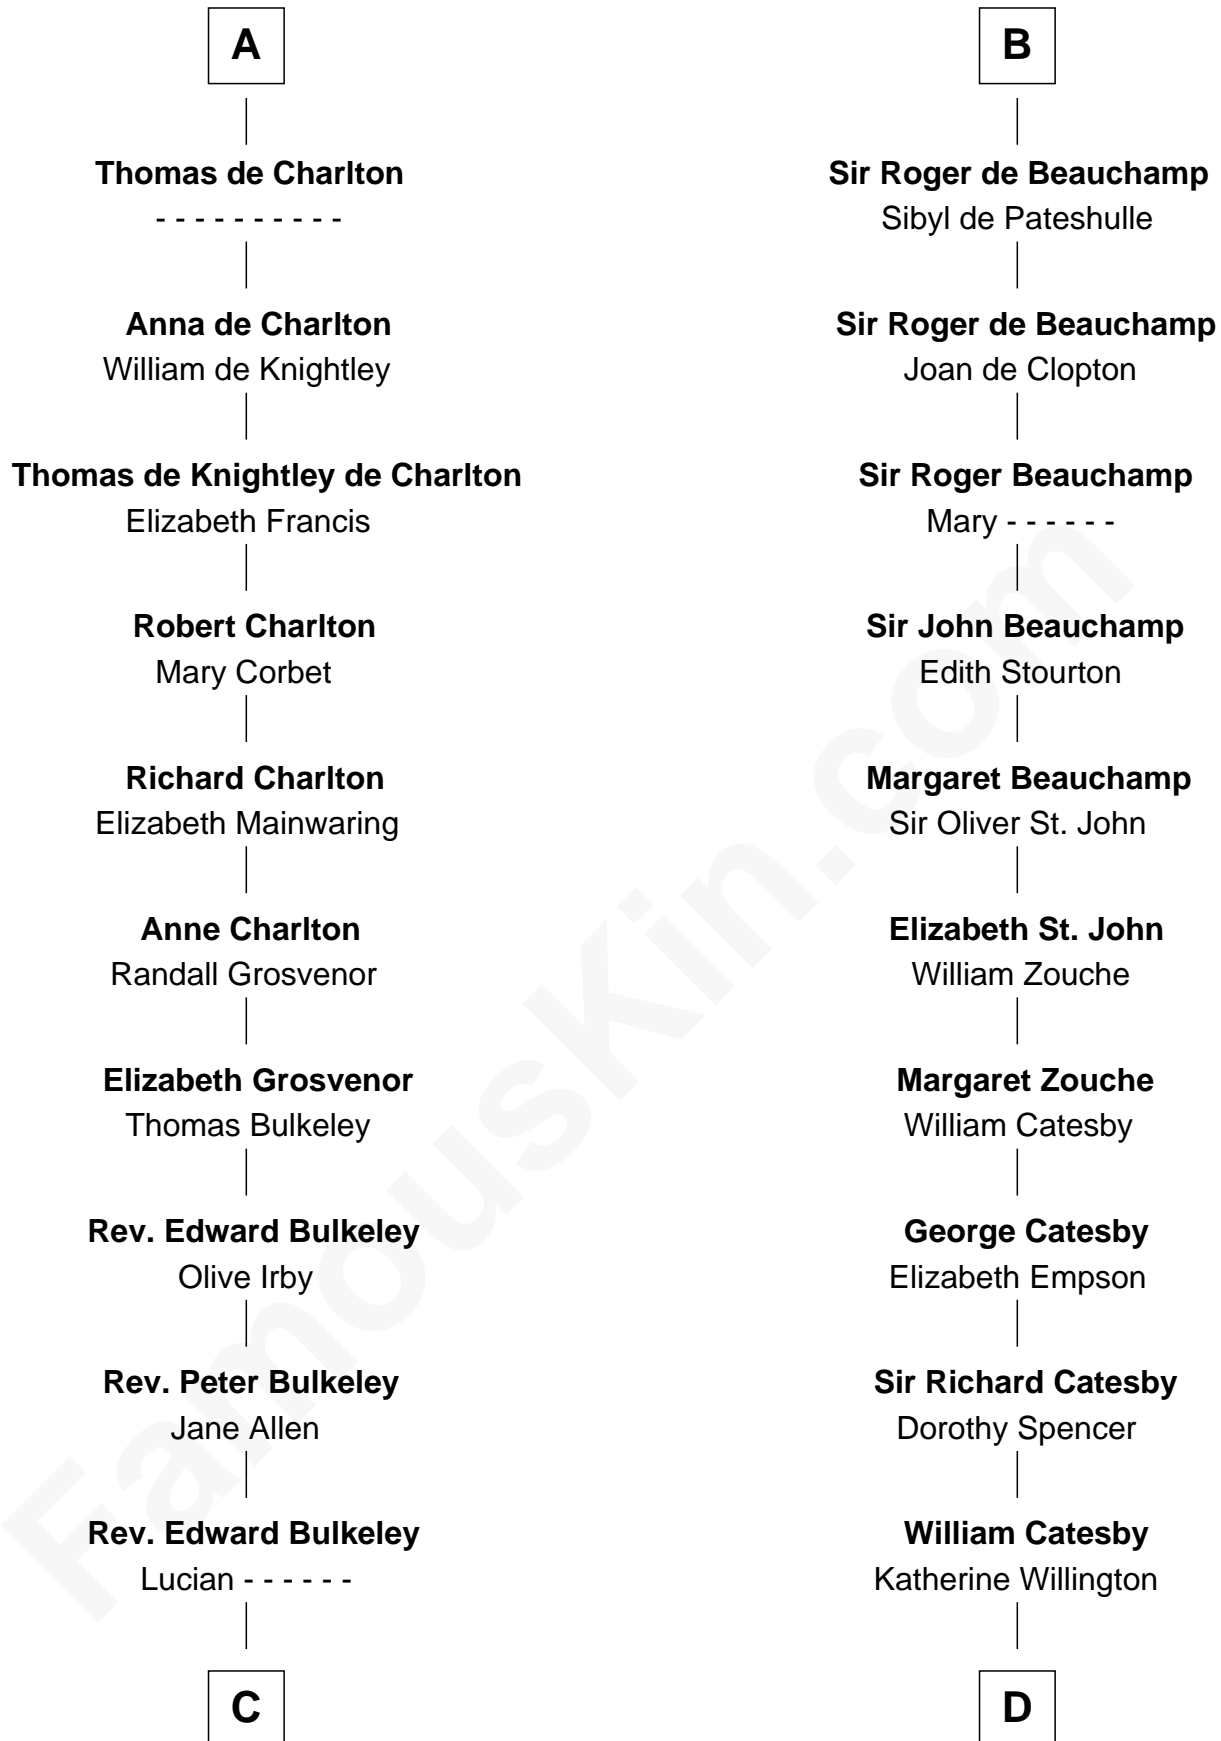

## Relationship Chart of

### John Hancock

*Signer of the Declaration of Independence*

18th cousin 2 times removed of

### Robert Catesby

*Leader of Gunpowder Plot*

**C**

**Mary Bulkeley**  
Rev. Thomas Clarke

**Elizabeth Clarke**  
John Hancock

**Rev. John Hancock**  
Mary Hawke

**John Hancock**  
*Signer of Declaration of Independence*

**D**

**Sir William Catesby**  
Anne Throckmorton

**Robert Catesby**  
*Leader of Gunpowder Plot*

FamousKin.com