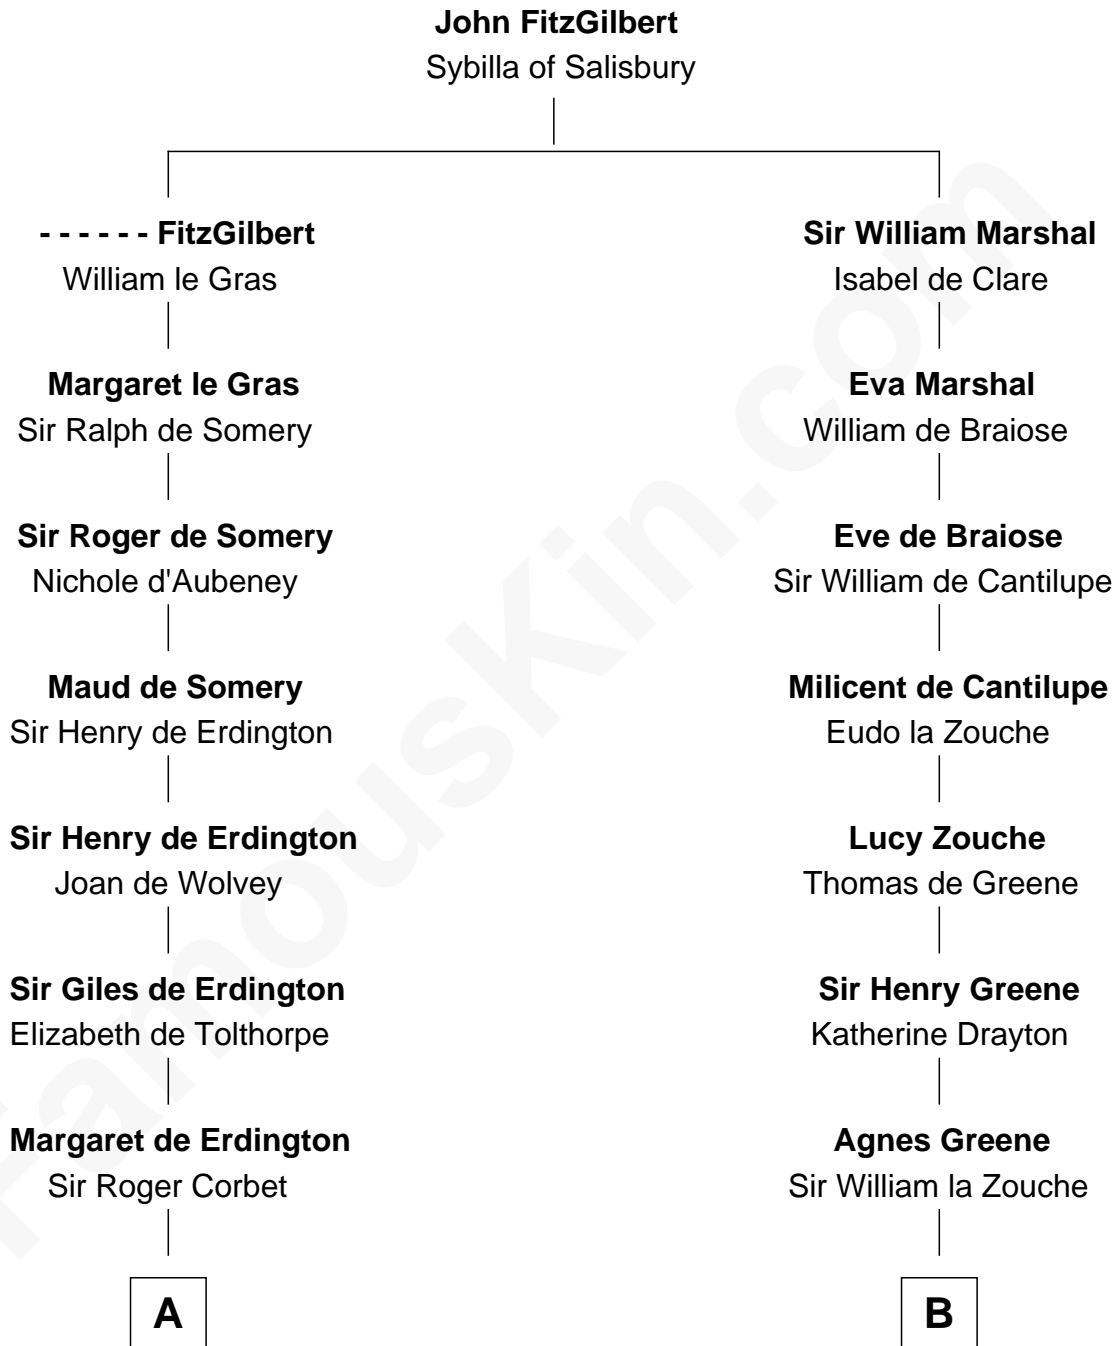

## Relationship Chart of

### John Hancock

*Signer of the Declaration of Independence*

14th cousin 4 times removed of

### Robert Catesby

*Leader of Gunpowder Plot*

**C**

—  
**Rev. John Hancock**

Mary Hawke

—  
**John Hancock**

*Signer of Declaration of Independence*

FamousKin.com