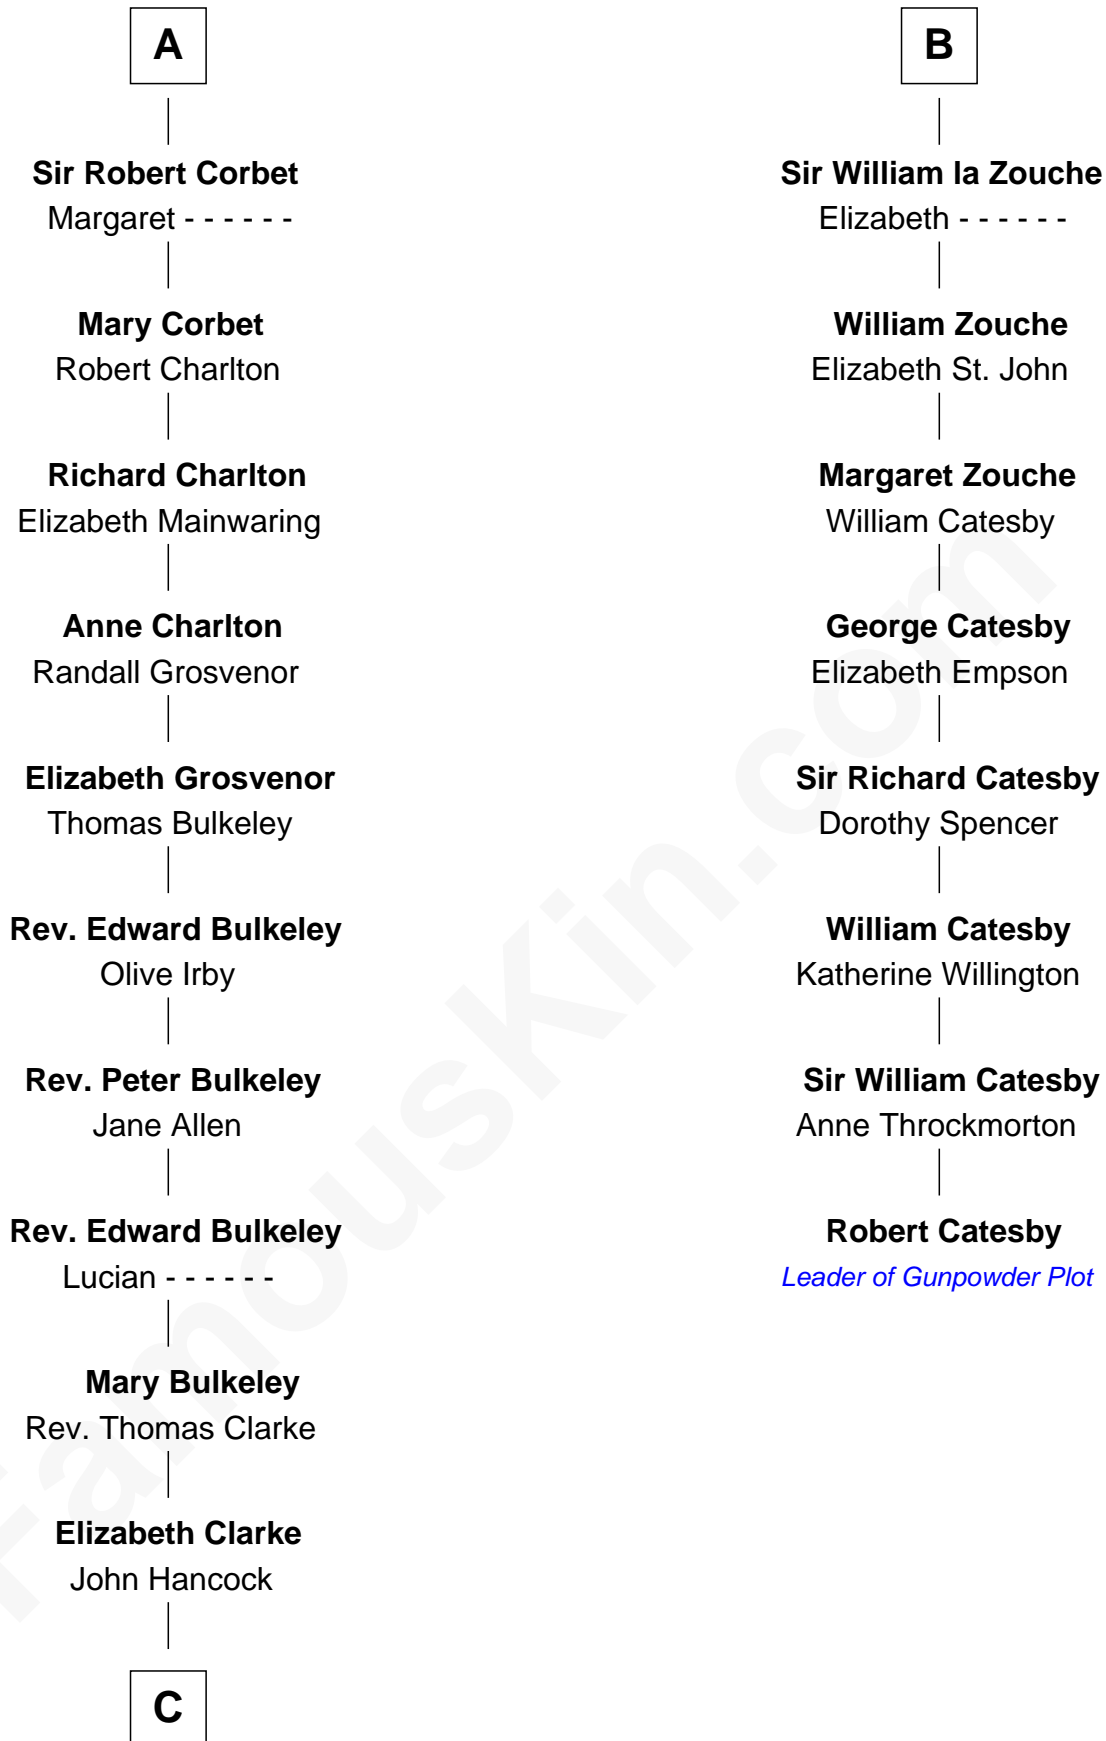

## Relationship Chart of

### John Hancock

*Signer of the Declaration of Independence*

14th cousin 4 times removed of

### Robert Catesby

*Leader of Gunpowder Plot*

**C**

—  
**Rev. John Hancock**

Mary Hawke

—  
**John Hancock**

*Signer of Declaration of Independence*

FamousKin.com