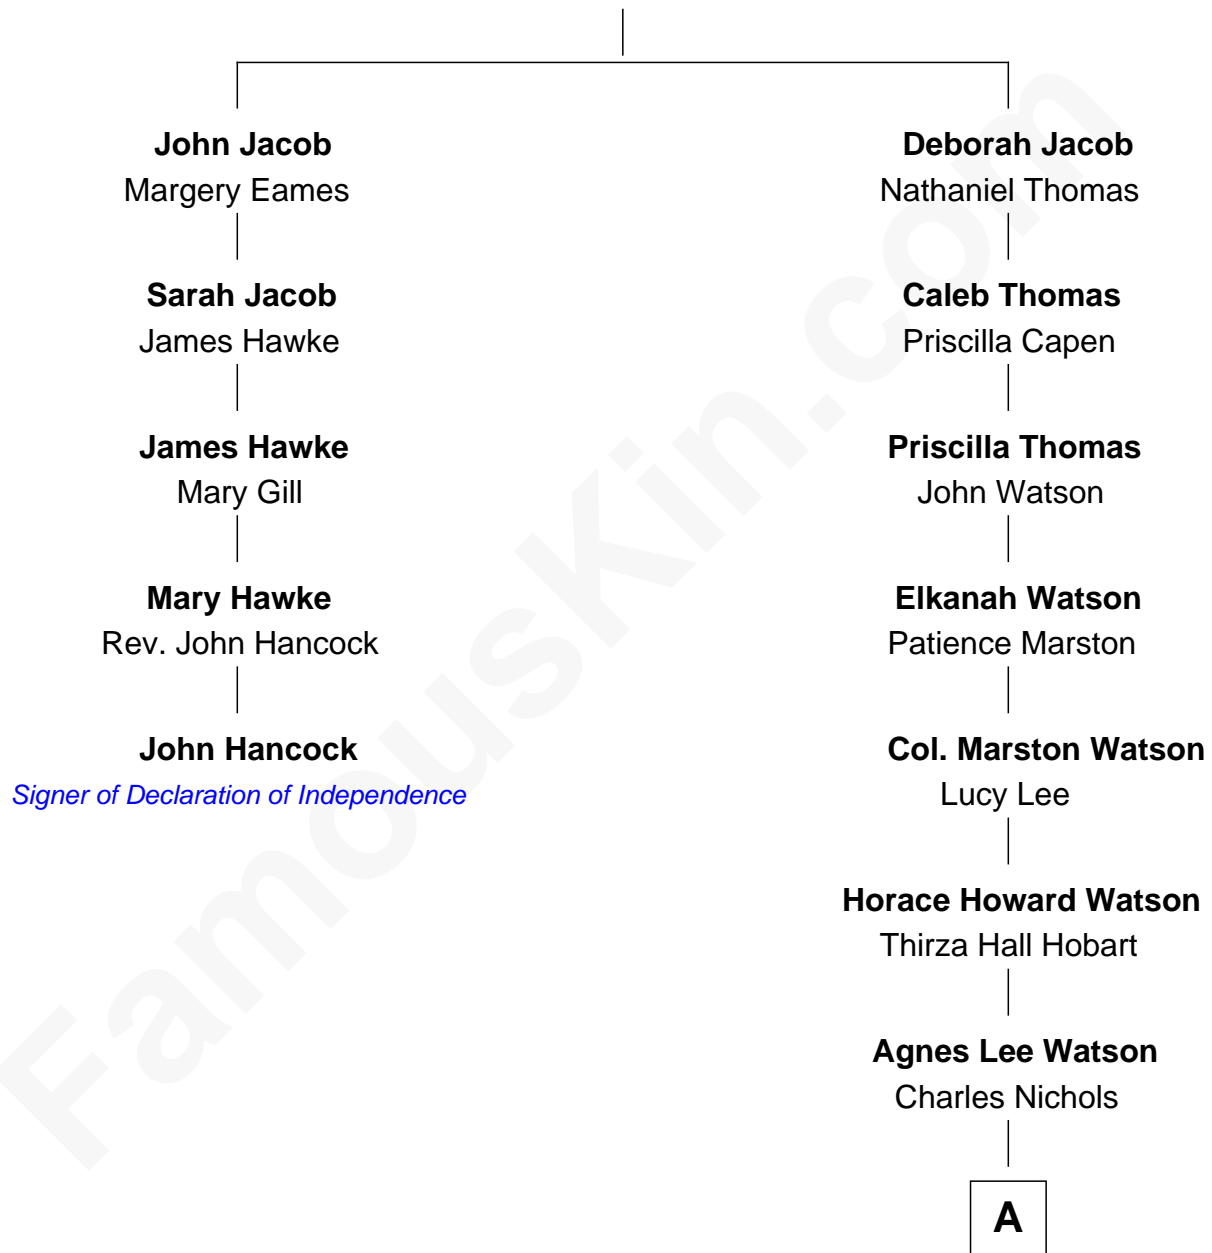

FamousKin.com Relationship Chart of

John Hancock

Signer of the Declaration of Independence

4th cousin 7 times removed of

John Cena

Movie Actor and WWE Pro Wrestler

Nicholas Jacob

Mary Gilman

A

—
Charles H. Nichols

Martha Emma Dix

—
Charles Nichols

Julia Ellen Skelton

—
Natalie Nichols

Ulysses John Lupien

—
Carol Frances Lupien