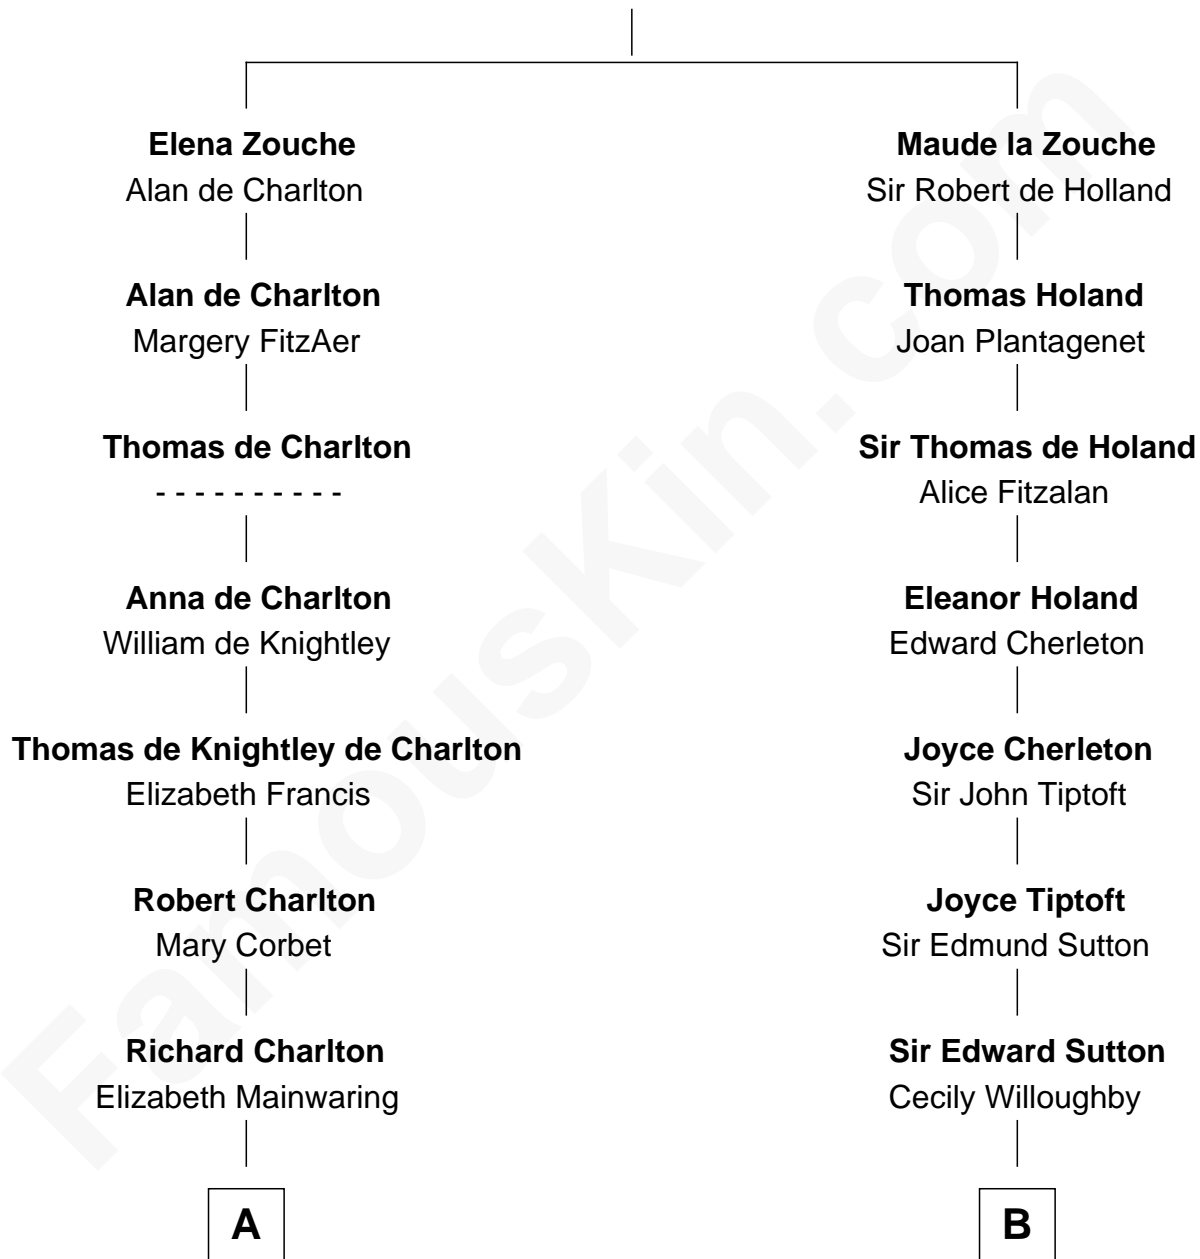

# FamousKin.com Relationship Chart of

**John Hancock**

*Signer of the Declaration of Independence*

15th cousin 6 times removed of

**J. K. Simmons**

*TV and Movie Actor*

**Sir Alan la Zouche**  
Eleanor de Segrave

**C**

**Sedgwick Russell Hazen**

Mary Isabelle Barr

**Lewis Jacob Hazen**

Emma Broaddus Lewis

**Ruth Hazen**

Col. Ralph Archibald Kimble

**Patricia Kimble**