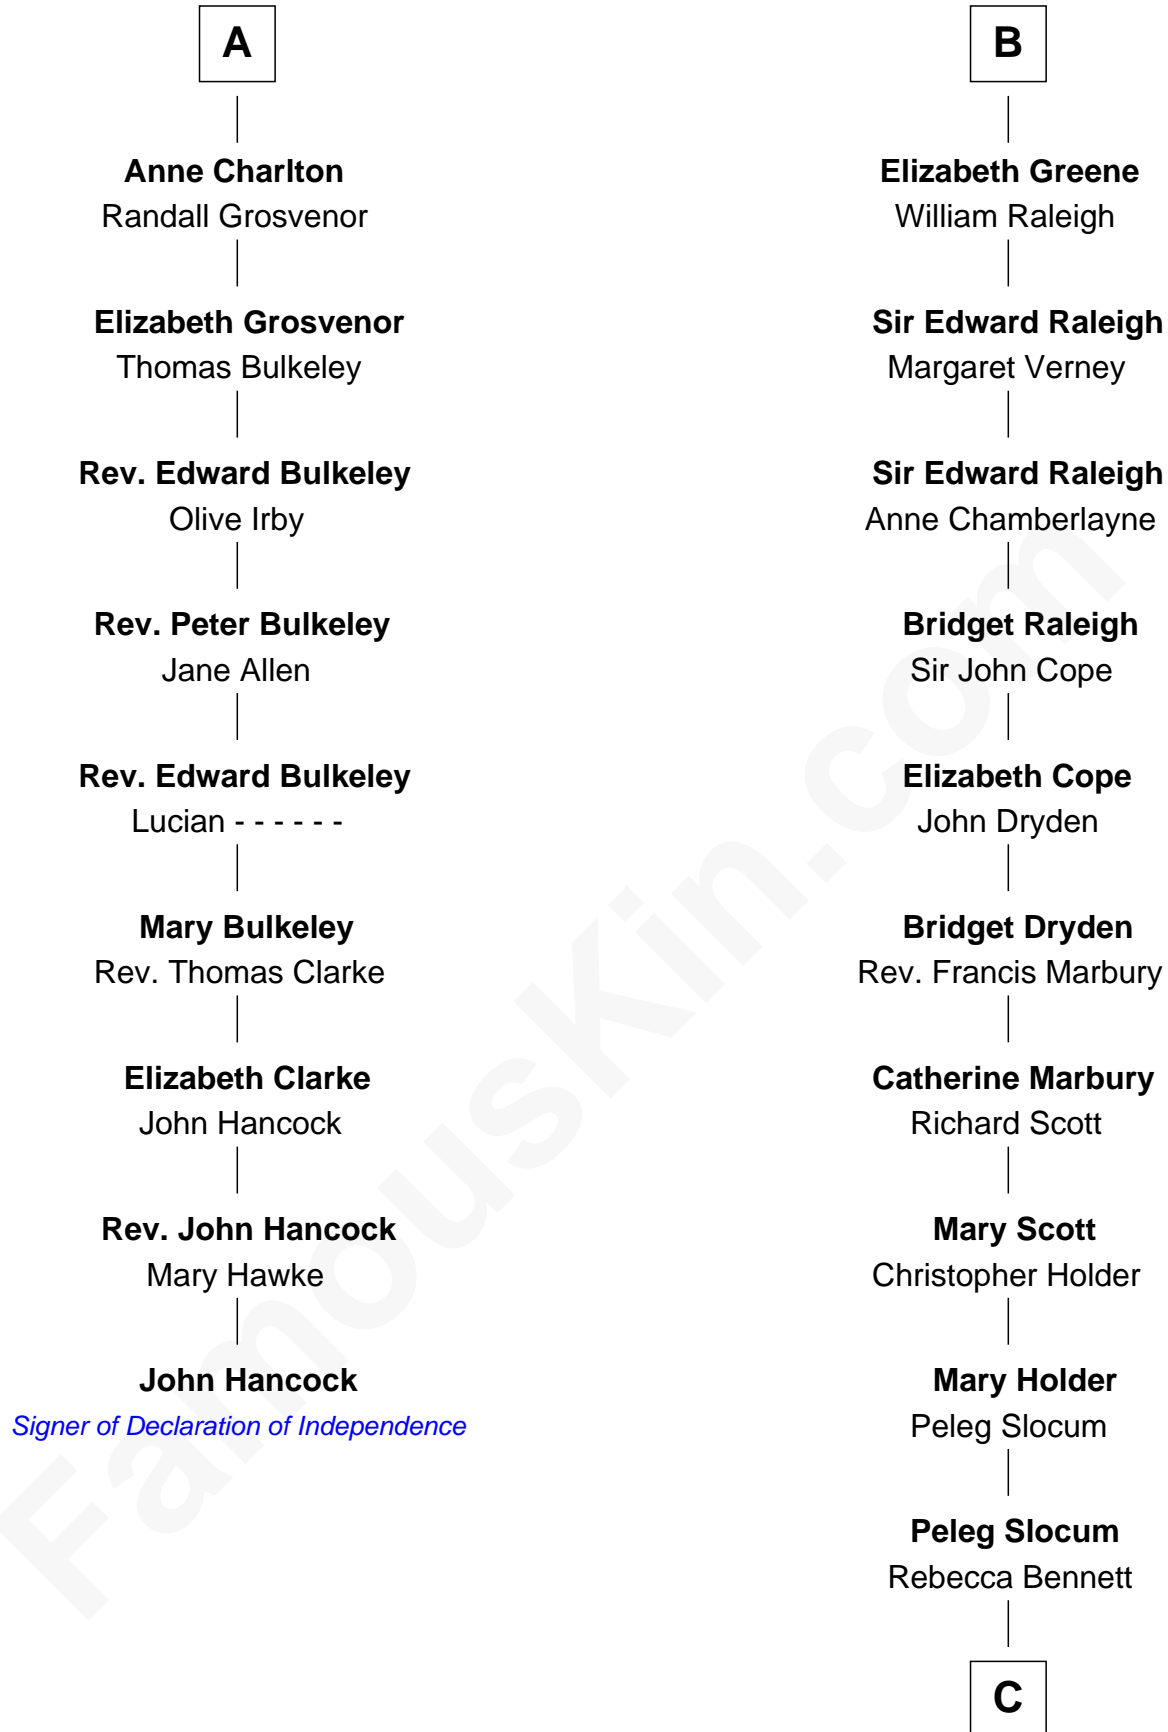

FamousKin.com

Relationship Chart of

John Hancock

Signer of the Declaration of Independence

15th cousin 6 times removed of

Henry Clay Folger

Founder of Folger Shakespeare Library and Chairman of Standard Oil

Sir Roger de Somery

Nichole d'Aubenev

C

Peleg Slocum
Elizabeth Brown

Rebecca Slocum
George Folger

Samuel Brown Folger
Nancy F. Hiller

Henry Clay Folger
Eliza Jane Clark

Henry Clay Folger
Chairman of Standard Oil