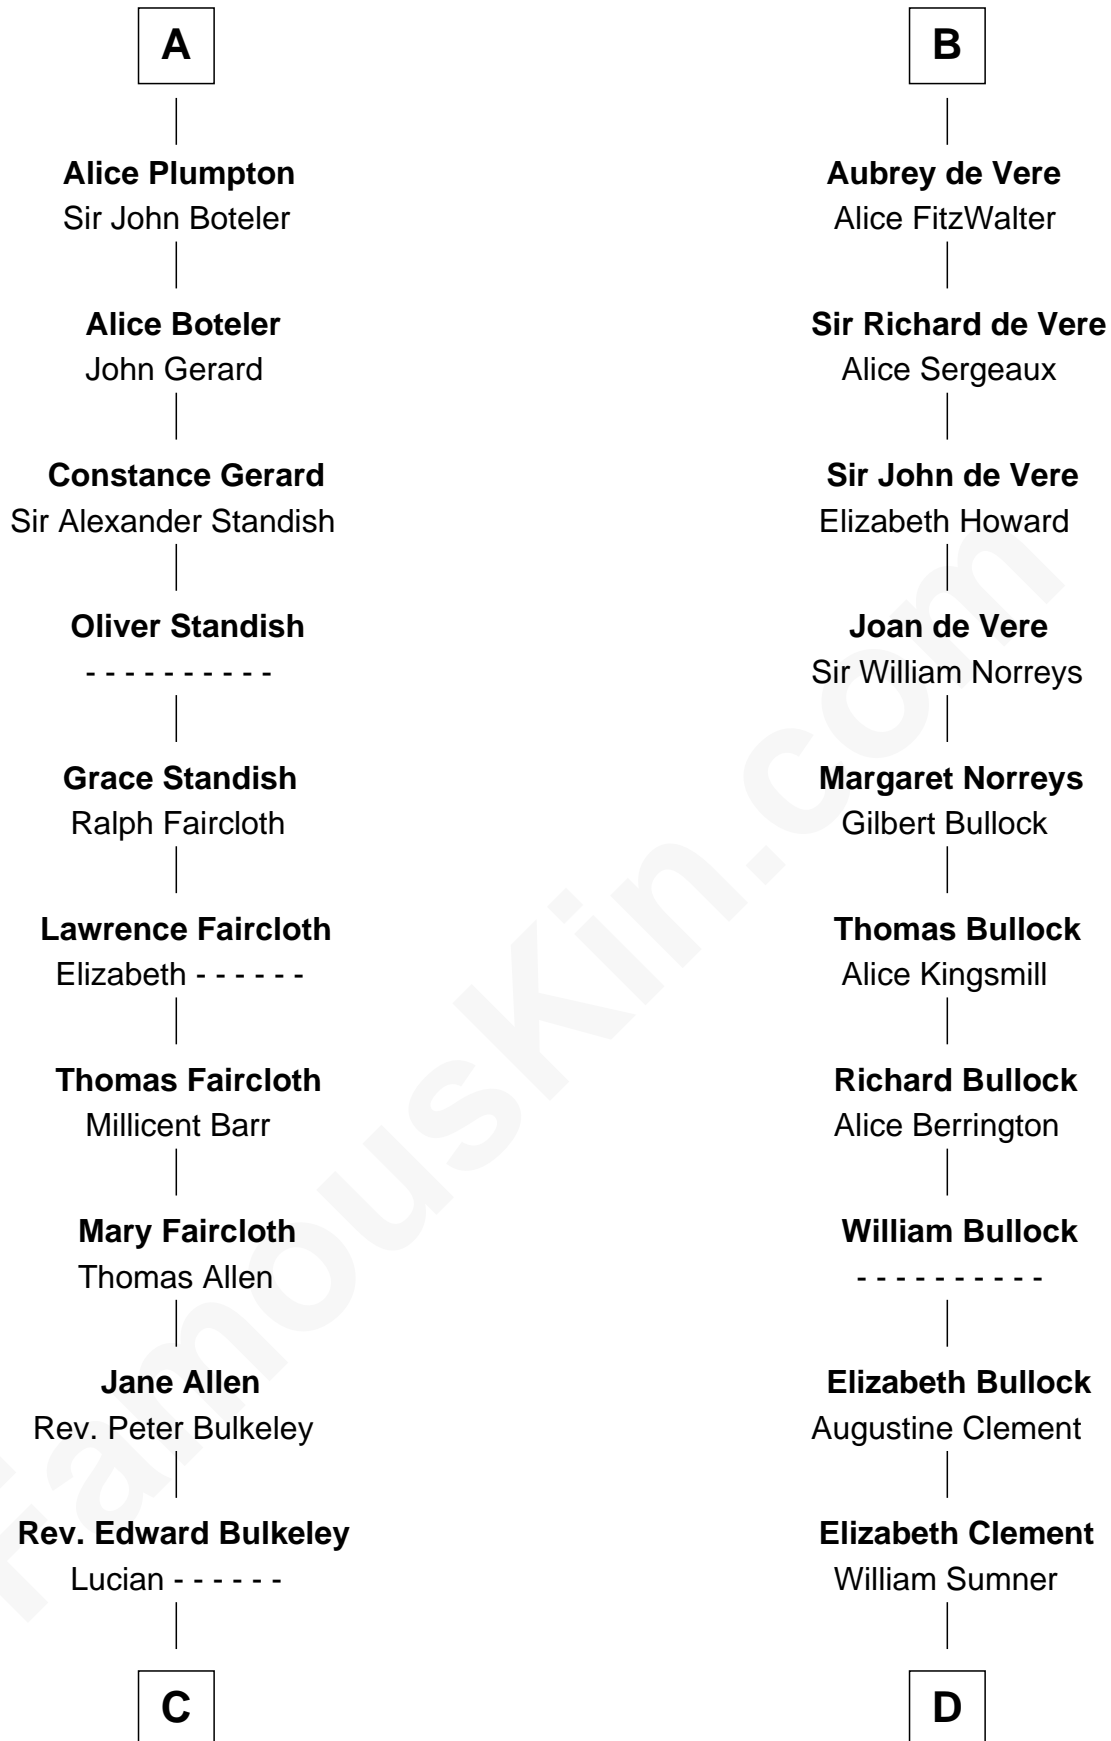

# FamousKin.com Relationship Chart of

**John Hancock**

*Signer of the Declaration of Independence*

20th cousin of

**Samuel Howard**

*Boston Tea Party Participant*

**C**

**Mary Bulkeley**  
Rev. Thomas Clarke

**Elizabeth Clarke**  
John Hancock

**Rev. John Hancock**  
Mary Hawke

**John Hancock**

*Signer of Declaration of Independence*

**D**

**Hannah Sumner**  
John Goffe

**William Goffe**  
Abigail Richardson

**Martha Goffe**  
Ebenezer Howard

**Samuel Howard**

*Boston Tea Party Participant*

FamousKin.com