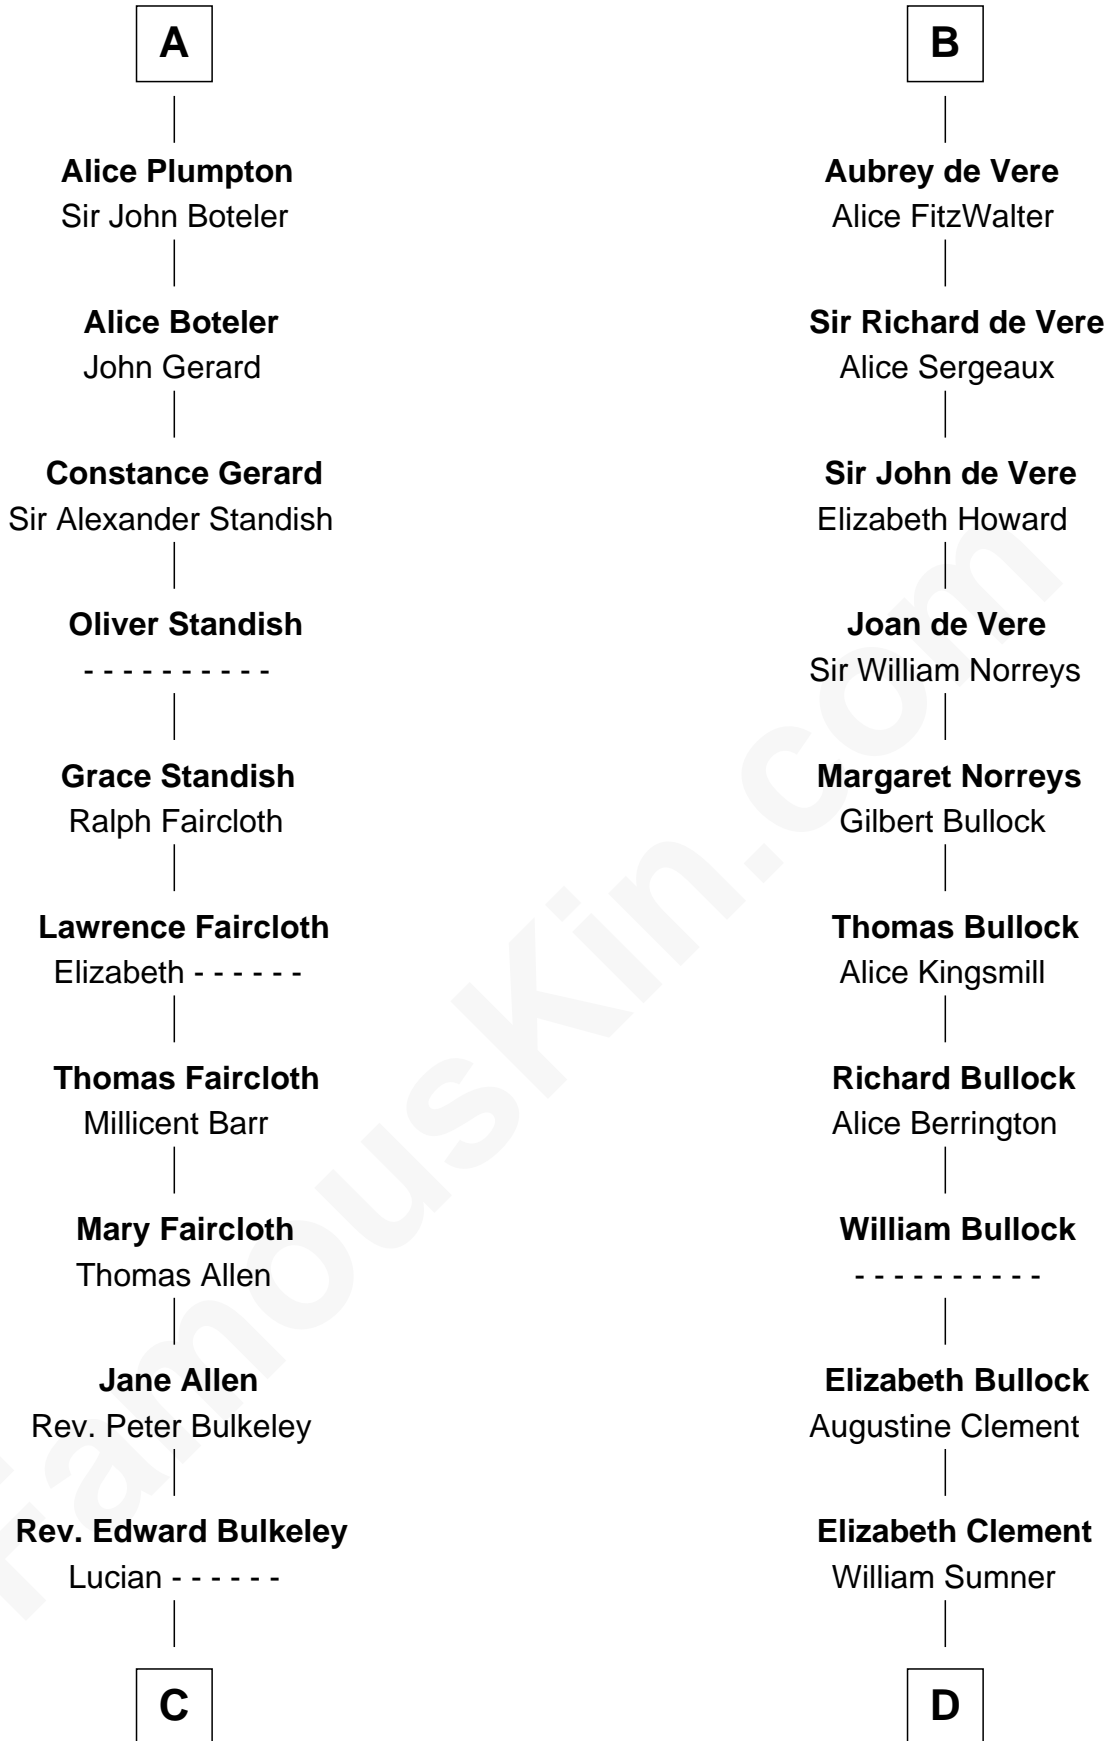

FamousKin.com Relationship Chart of

John Hancock

Signer of the Declaration of Independence

20th cousin of

Samuel Howard

Boston Tea Party Participant

C

Mary Bulkeley
Rev. Thomas Clarke

Elizabeth Clarke
John Hancock

Rev. John Hancock
Mary Hawke

John Hancock

Signer of Declaration of Independence

D

Hannah Sumner
John Goffe

William Goffe
Abigail Richardson

Martha Goffe
Ebenezer Howard

Samuel Howard

Boston Tea Party Participant