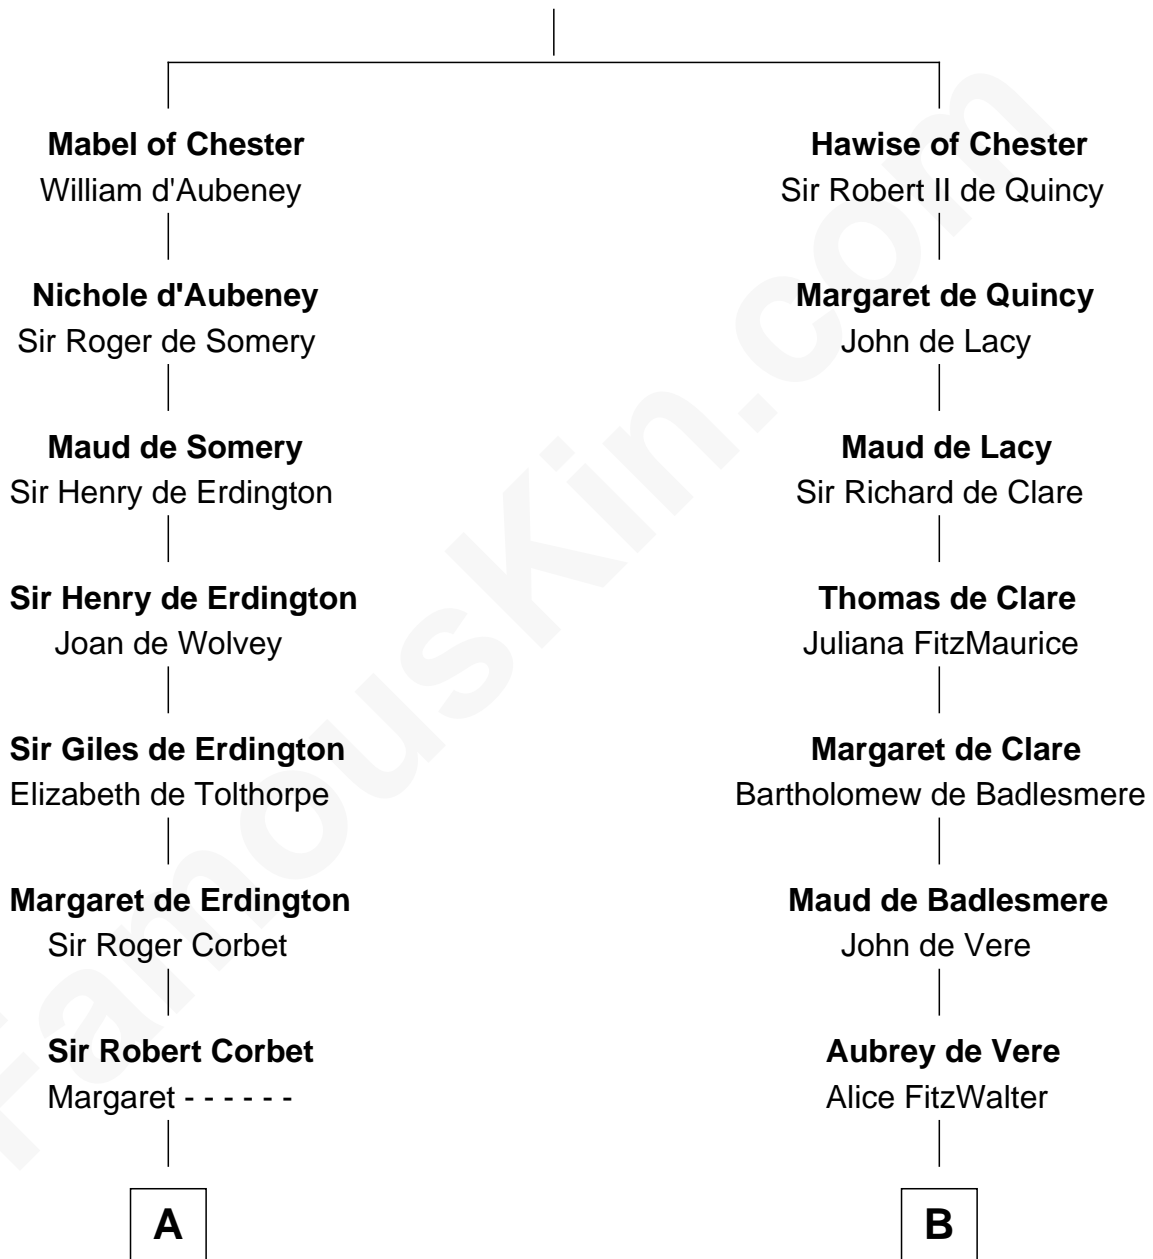

FamousKin.com Relationship Chart of

John Hancock

Signer of the Declaration of Independence

17th cousin 2 times removed of

Samuel Howard

Boston Tea Party Participant

Hugh de Kevelioc
Bertrade de Montfort

C

William Goffe
Abigail Richardson

Martha Goffe
Ebenezer Howard

Samuel Howard
Boston Tea Party Participant

FamousKin.com