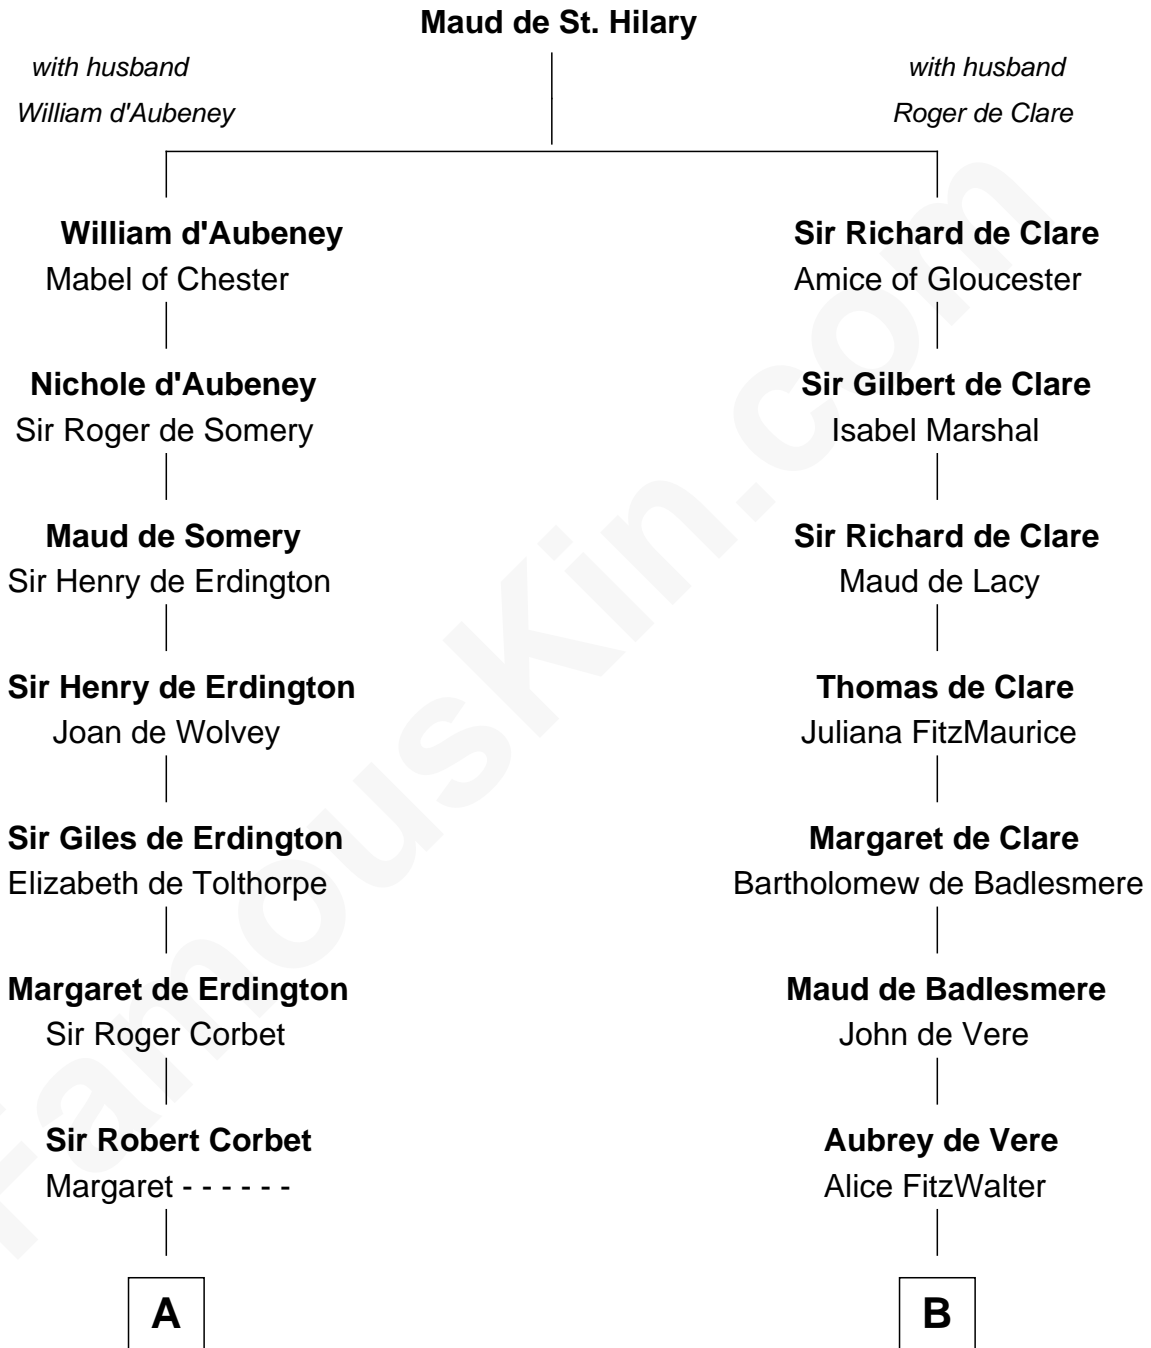

FamousKin.com Relationship Chart of

John Hancock

Signer of the Declaration of Independence

17th cousin 2 times removed of

Samuel Howard

Boston Tea Party Participant

Signer of Declaration of Independence

C

William Goffe
Abigail Richardson

Martha Goffe
Ebenezer Howard

Samuel Howard
Boston Tea Party Participant

FamousKin.com