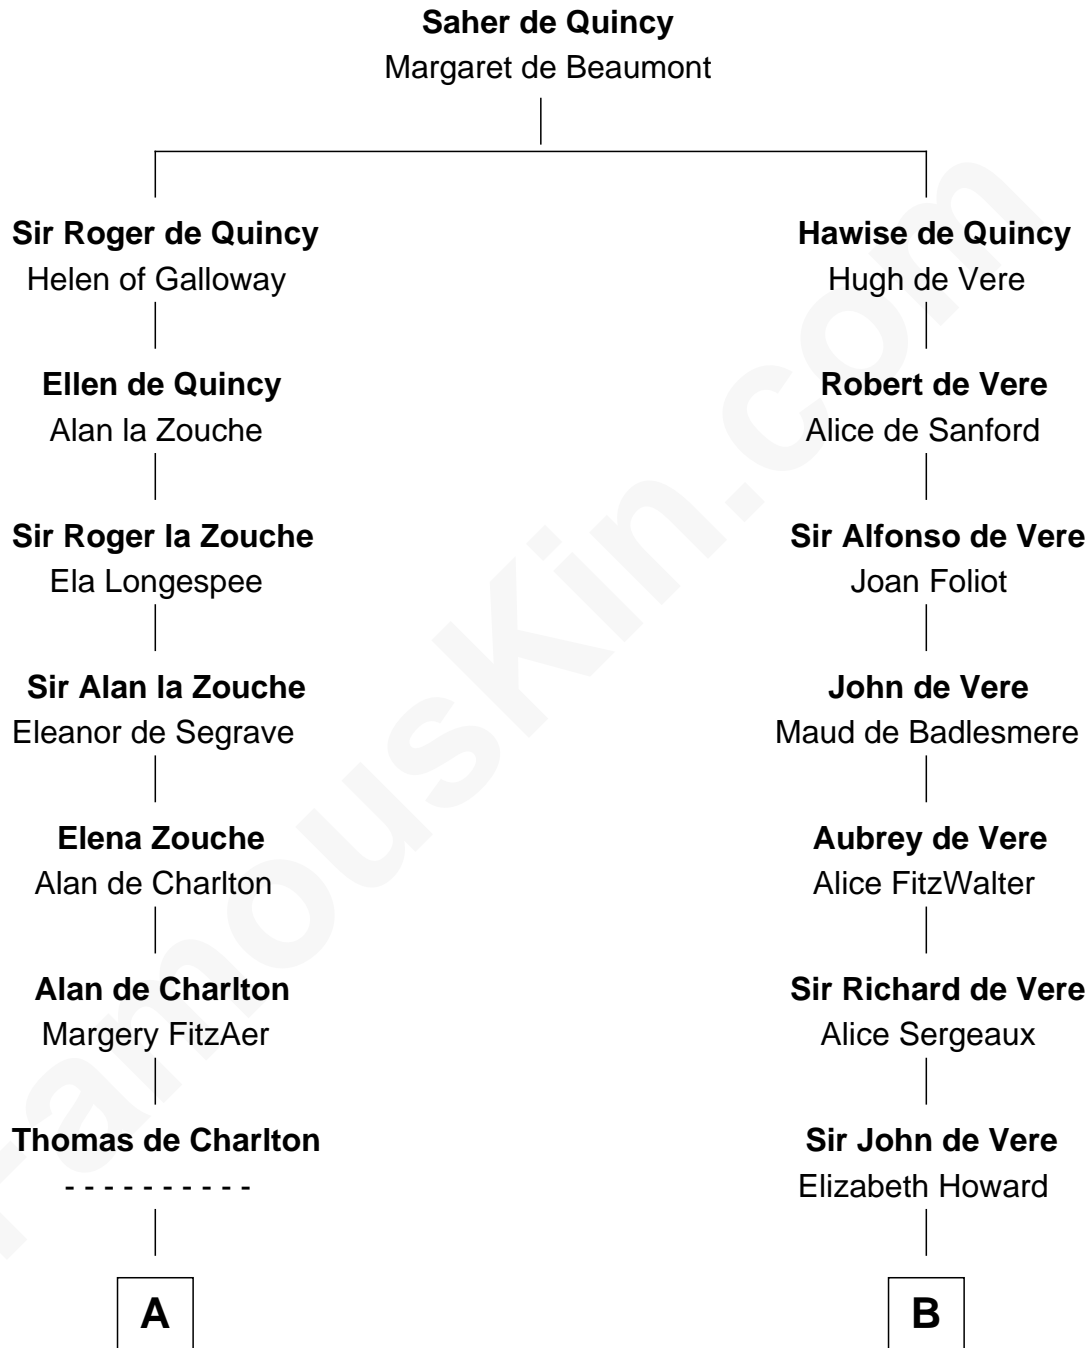

FamousKin.com

Relationship Chart of

John Hancock

Signer of the Declaration of Independence

17th cousin 2 times removed of

Samuel Howard

Boston Tea Party Participant

C

—
Elizabeth Clarke

John Hancock

—
Rev. John Hancock

Mary Hawke

—
John Hancock

Signer of Declaration of Independence

FamousKin.com