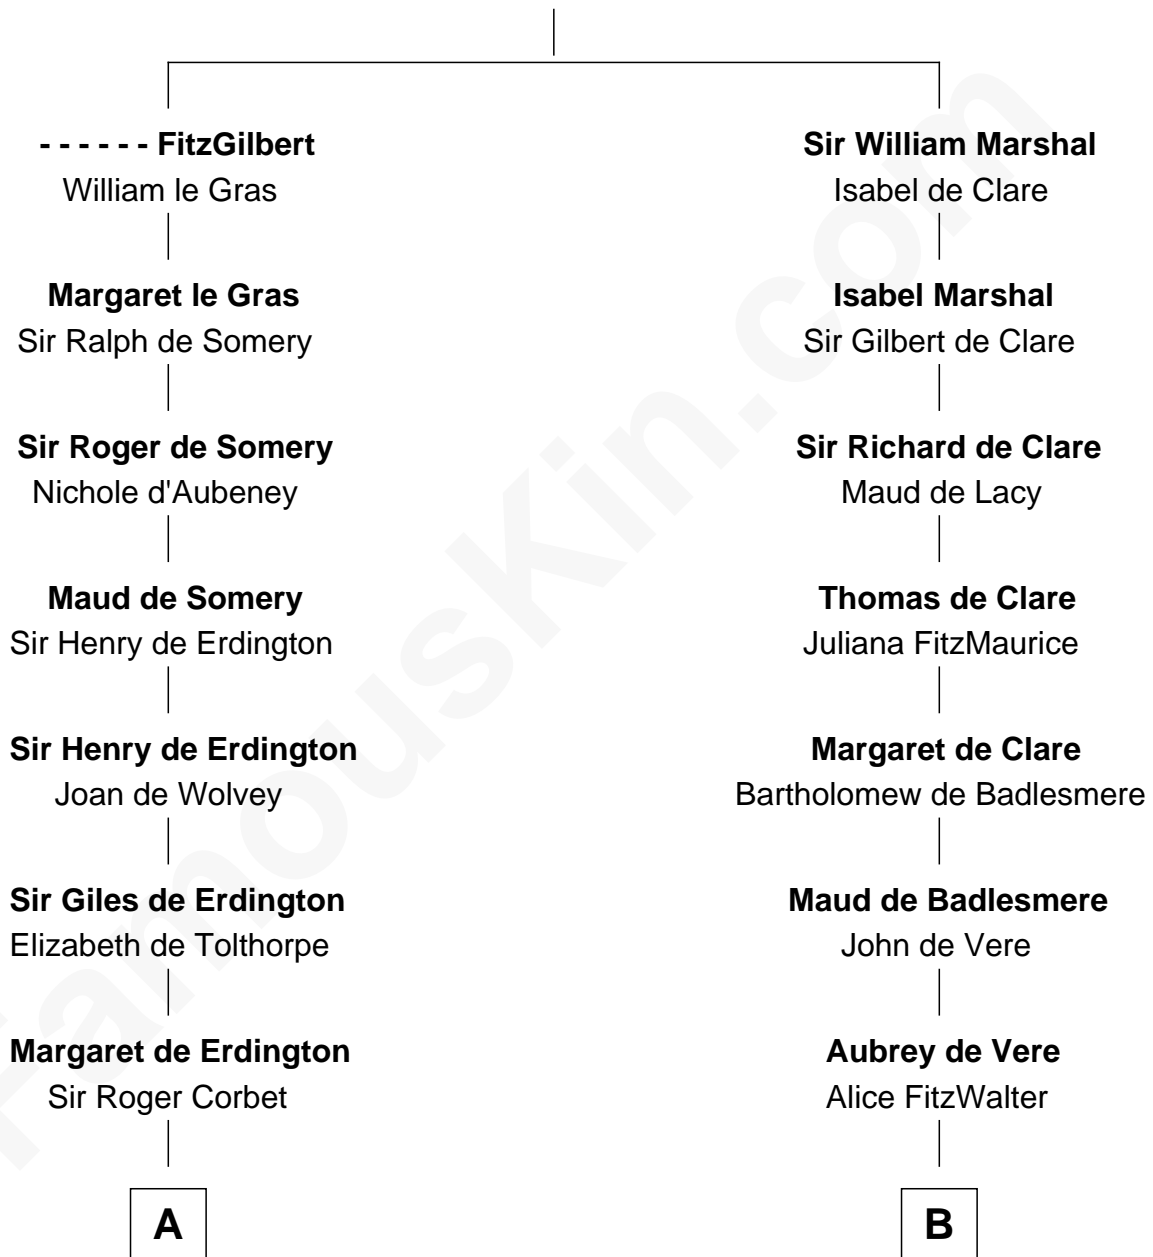

FamousKin.com Relationship Chart of

John Hancock

Signer of the Declaration of Independence

18th cousin 1 time removed of

Samuel Howard

Boston Tea Party Participant

John FitzGilbert
Sybilla of Salisbury

C

Rev. John Hancock

Mary Hawke

John Hancock

Signer of Declaration of Independence

D

William Goffe

Abigail Richardson

Martha Goffe

Ebenezer Howard

Samuel Howard

Boston Tea Party Participant

FamousKin.com