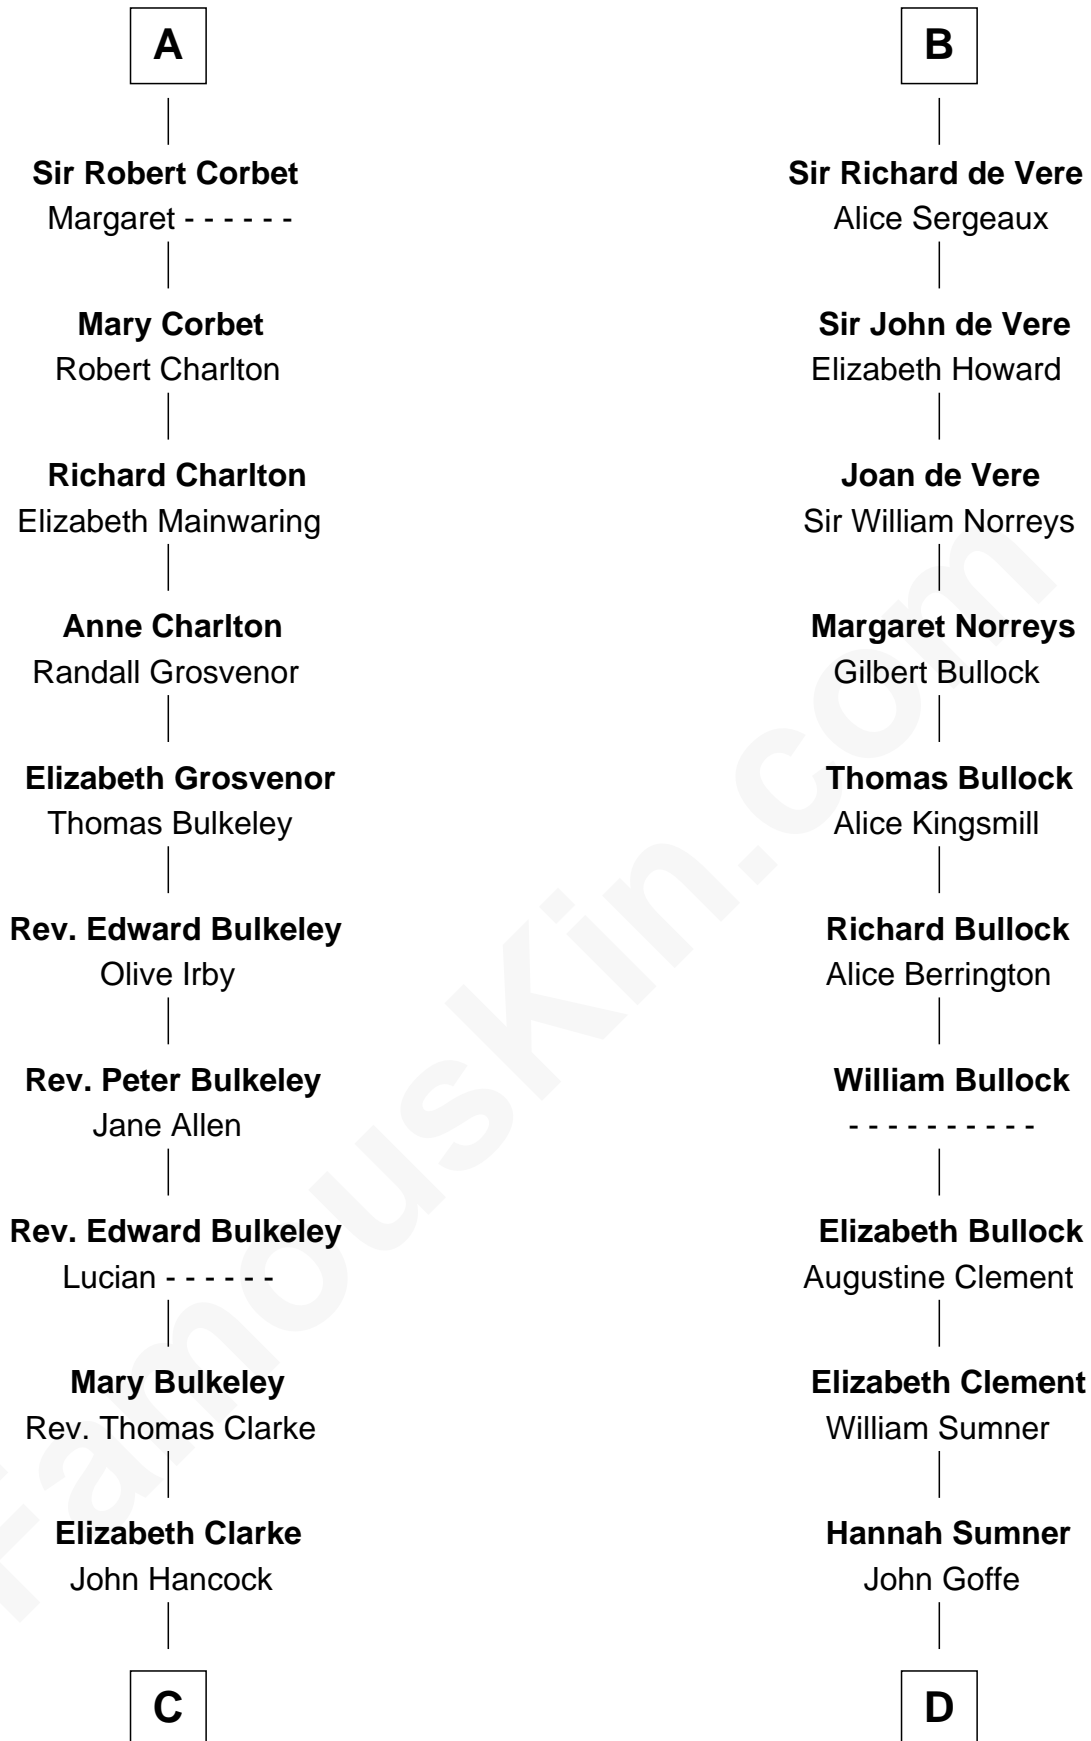

FamousKin.com Relationship Chart of

John Hancock

Signer of the Declaration of Independence

18th cousin 1 time removed of

Samuel Howard

Boston Tea Party Participant

John FitzGilbert
Sybilla of Salisbury

C

Rev. John Hancock

Mary Hawke

John Hancock

Signer of Declaration of Independence

D

William Goffe

Abigail Richardson

Martha Goffe

Ebenezer Howard

Samuel Howard

Boston Tea Party Participant

FamousKin.com