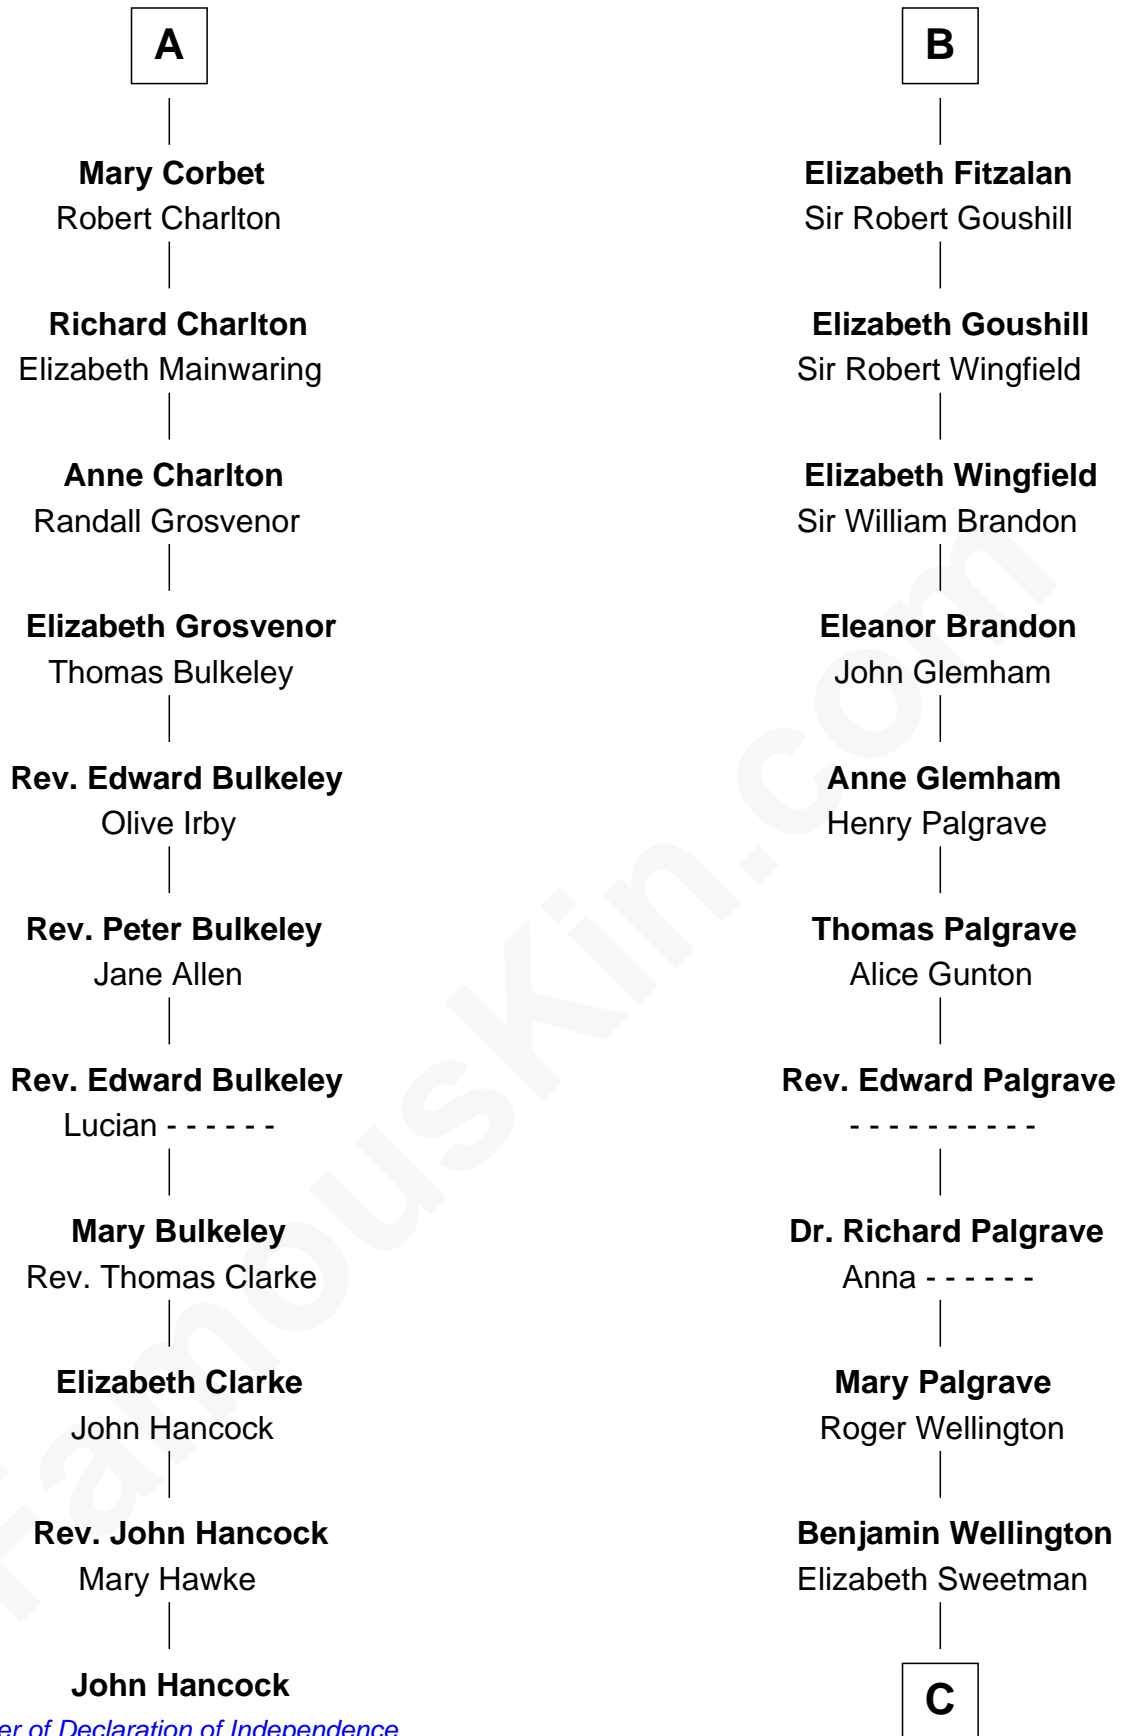

FamousKin.com Relationship Chart of

John Hancock

Signer of the Declaration of Independence

17th cousin 3 times removed of

Eli Whitney

Inventor of the Cotton Gin

C

—
Elizabeth Wellington

John Fay

—
Benjamin Fay

Martha Miles

—
Elizabeth Fay

Eli Whitney

—
Eli Whitney

Inventor of the Cotton Gin

FamousKin.com