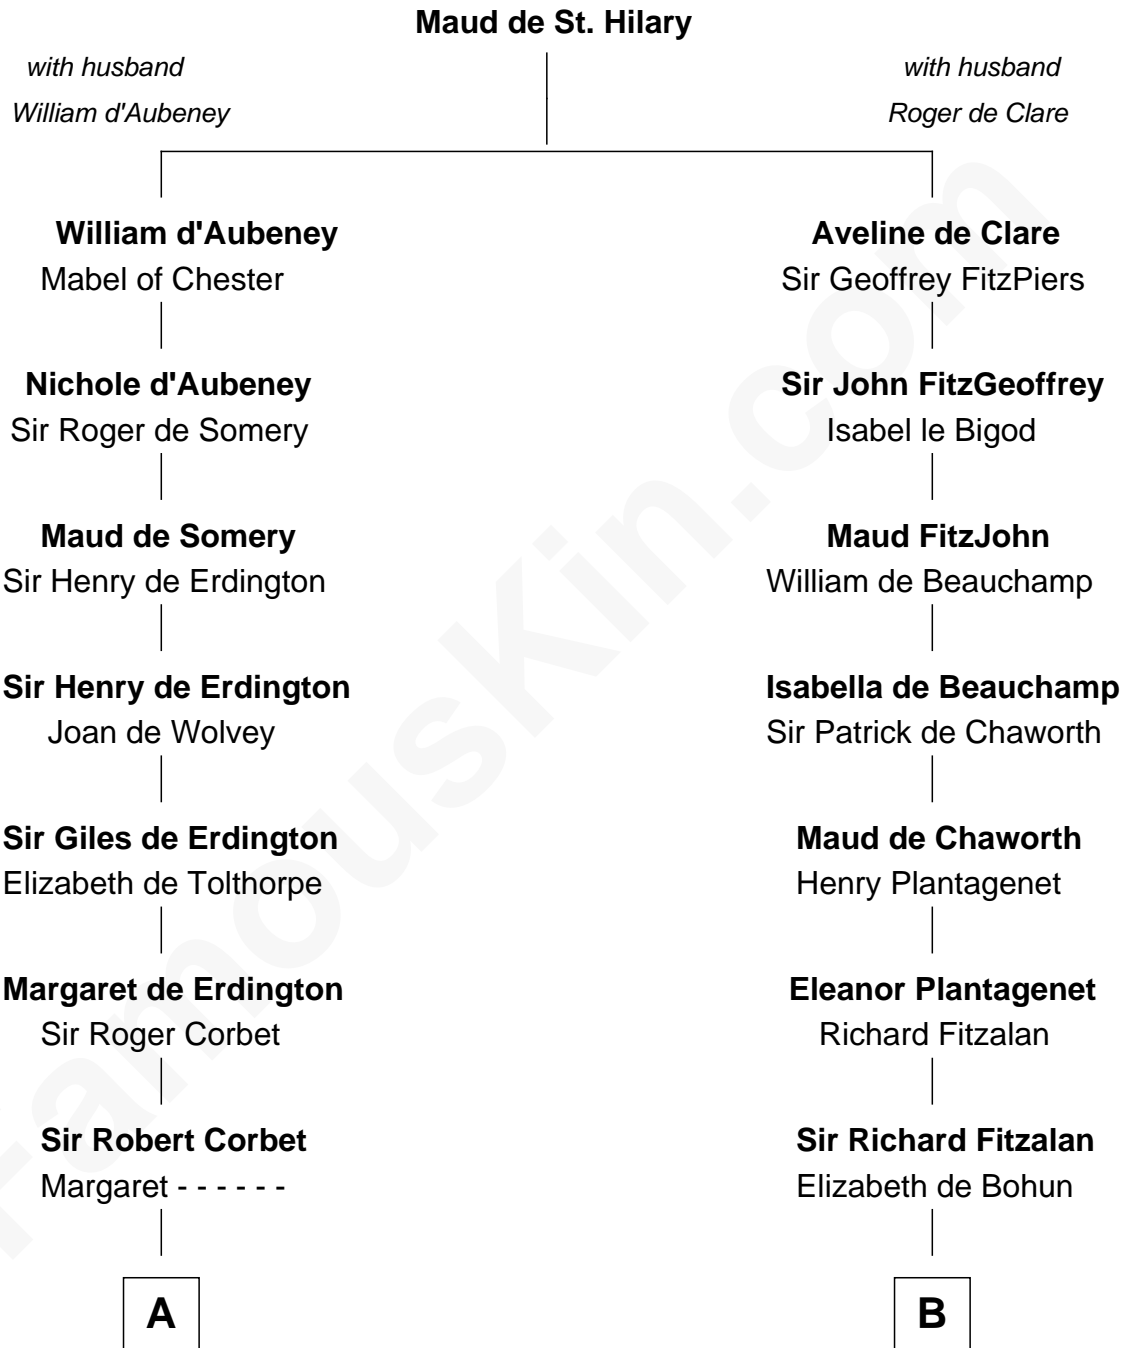

FamousKin.com Relationship Chart of

John Hancock

Signer of the Declaration of Independence

17th cousin 3 times removed of

Eli Whitney

Inventor of the Cotton Gin

C

—
Elizabeth Wellington

John Fay

—
Benjamin Fay

Martha Miles

—
Elizabeth Fay

Eli Whitney

—
Eli Whitney

Inventor of the Cotton Gin

FamousKin.com