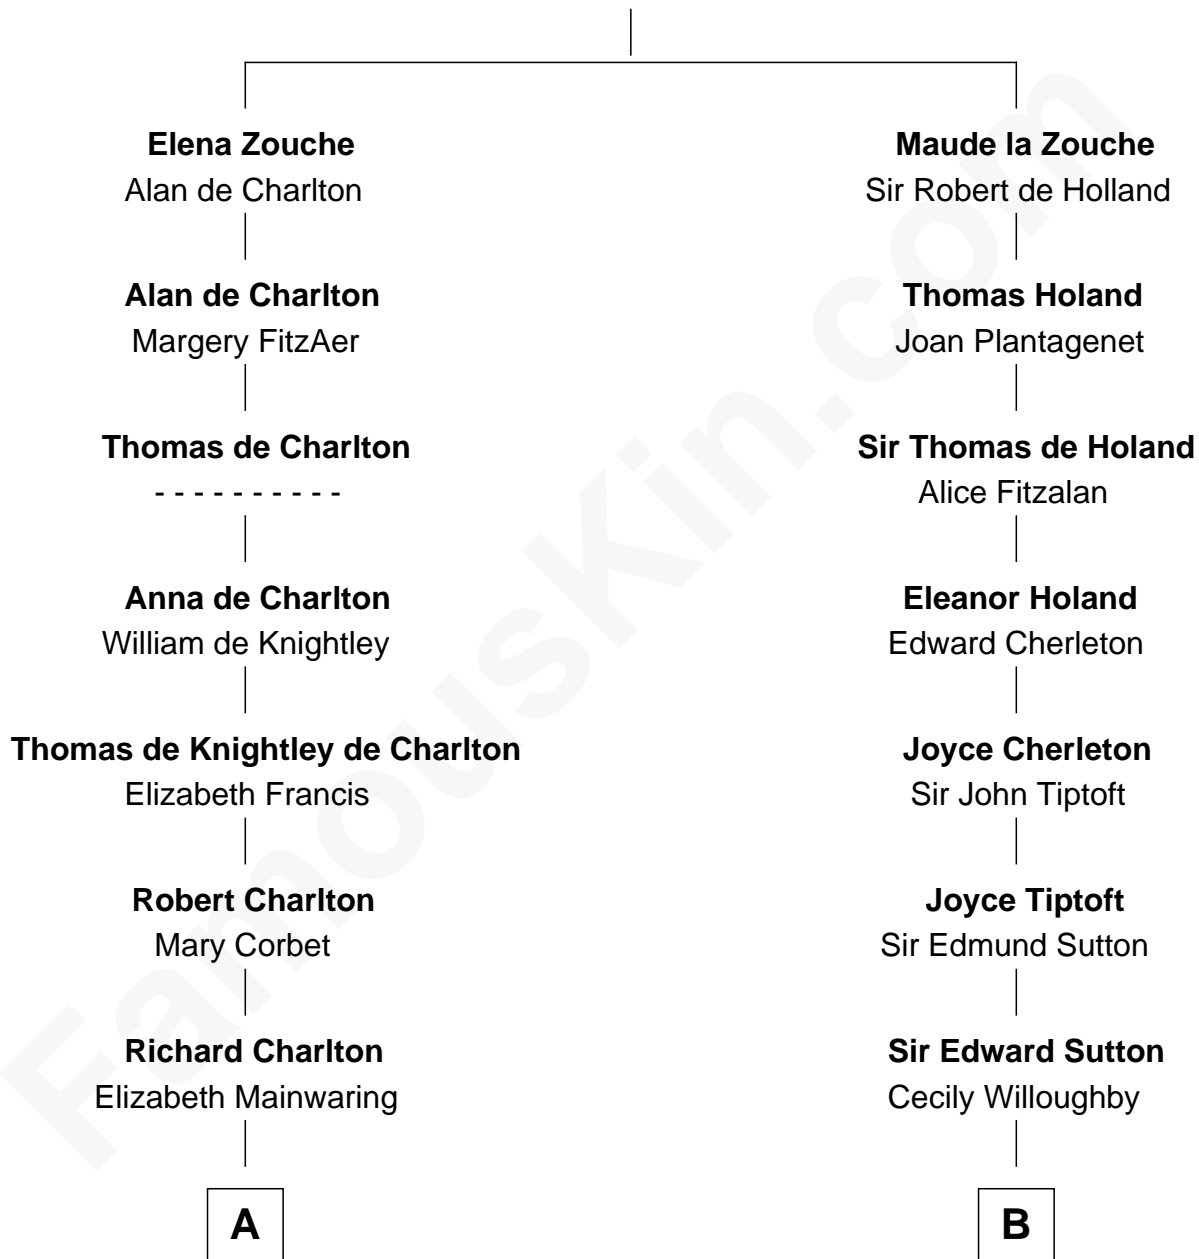

## Relationship Chart of

### John Hancock

Signer of the Declaration of Independence

15th cousin 4 times removed of

### Dr. H. H. Holmes

Serial Killer aka "Devil in the White City"

**Sir Alan la Zouche**  
Eleanor de Segrave

**C**

—  
**Scribner Mudgett**

Nancy Prescott

—  
**Levi Horton Mudgett**

Theodate Page Price

—  
**Dr. H. H. Holmes**

*Serial Killer Dr. H. H. Holmes*

FamousKin.com